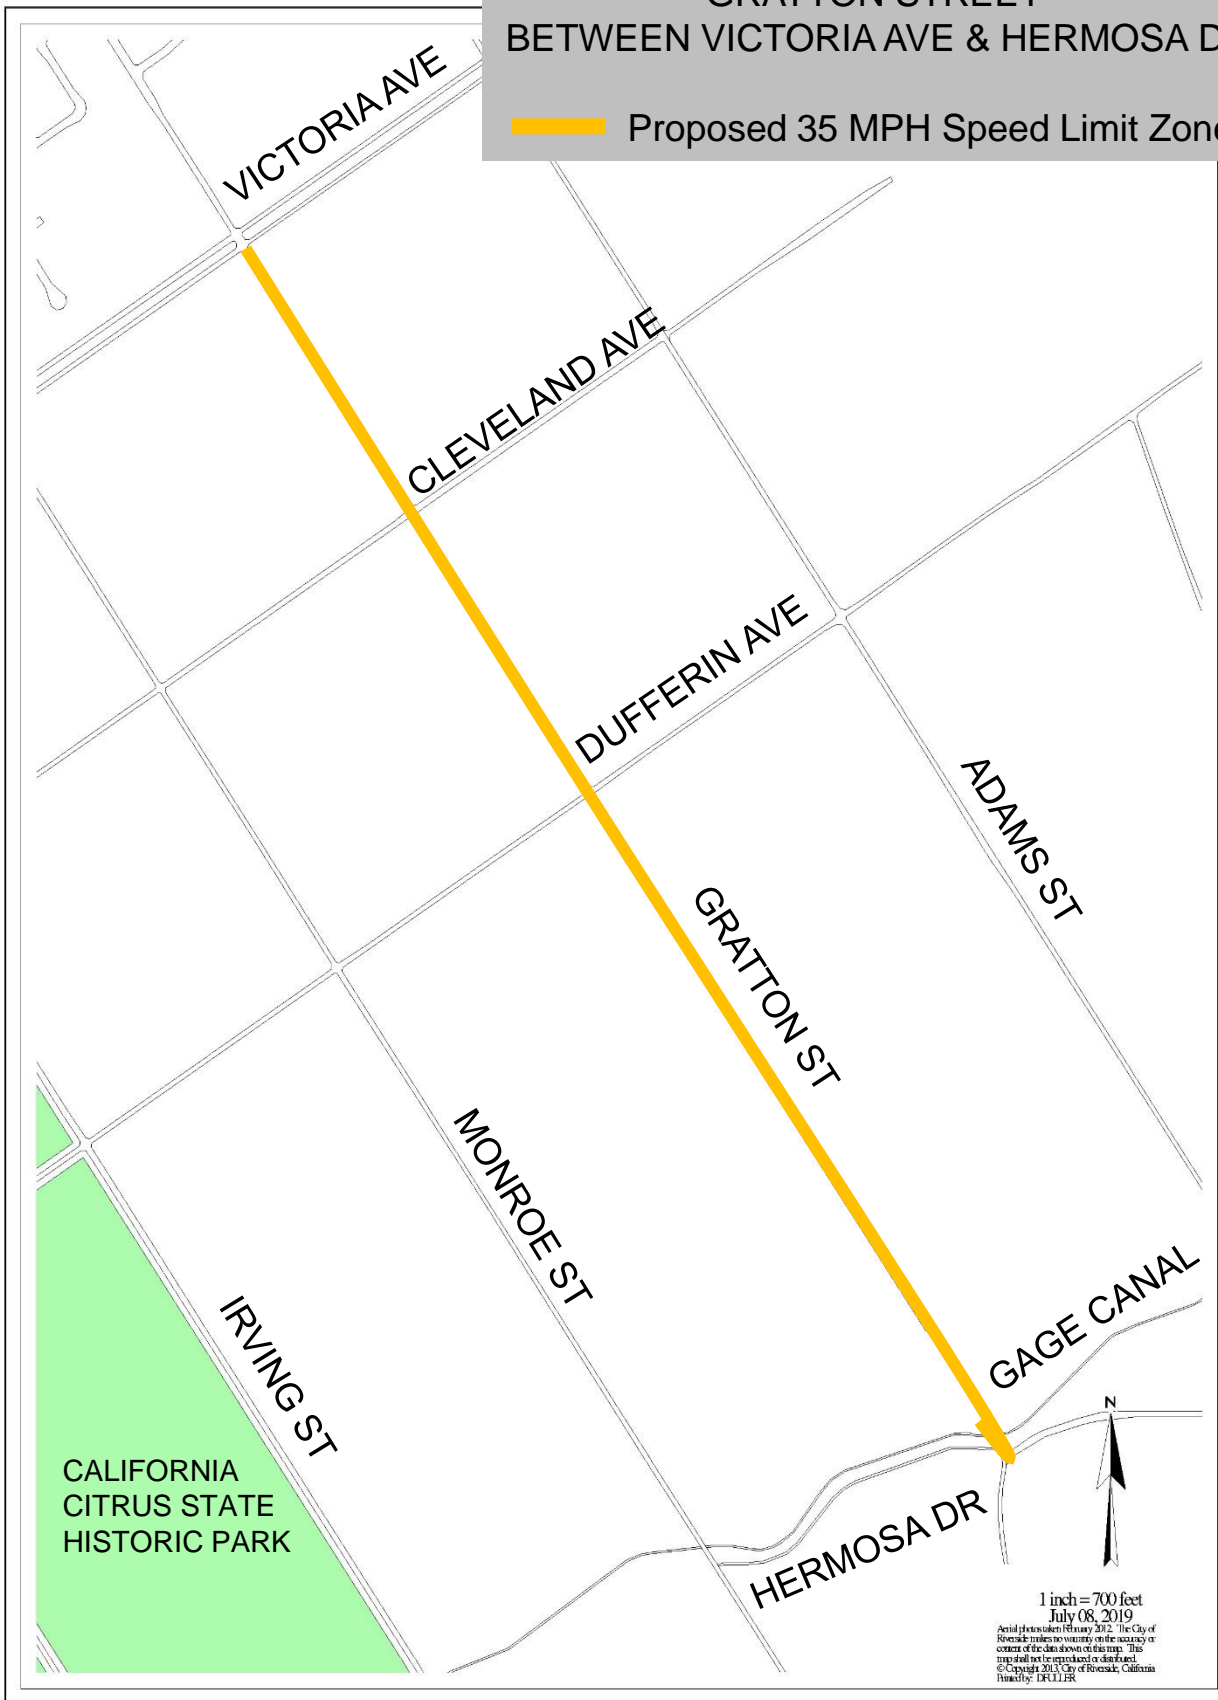

GRATTON STREET BETWEEN VICTORIA AVE & HERMOSA DR

Proposed 35 MPH Speed Limit Zone