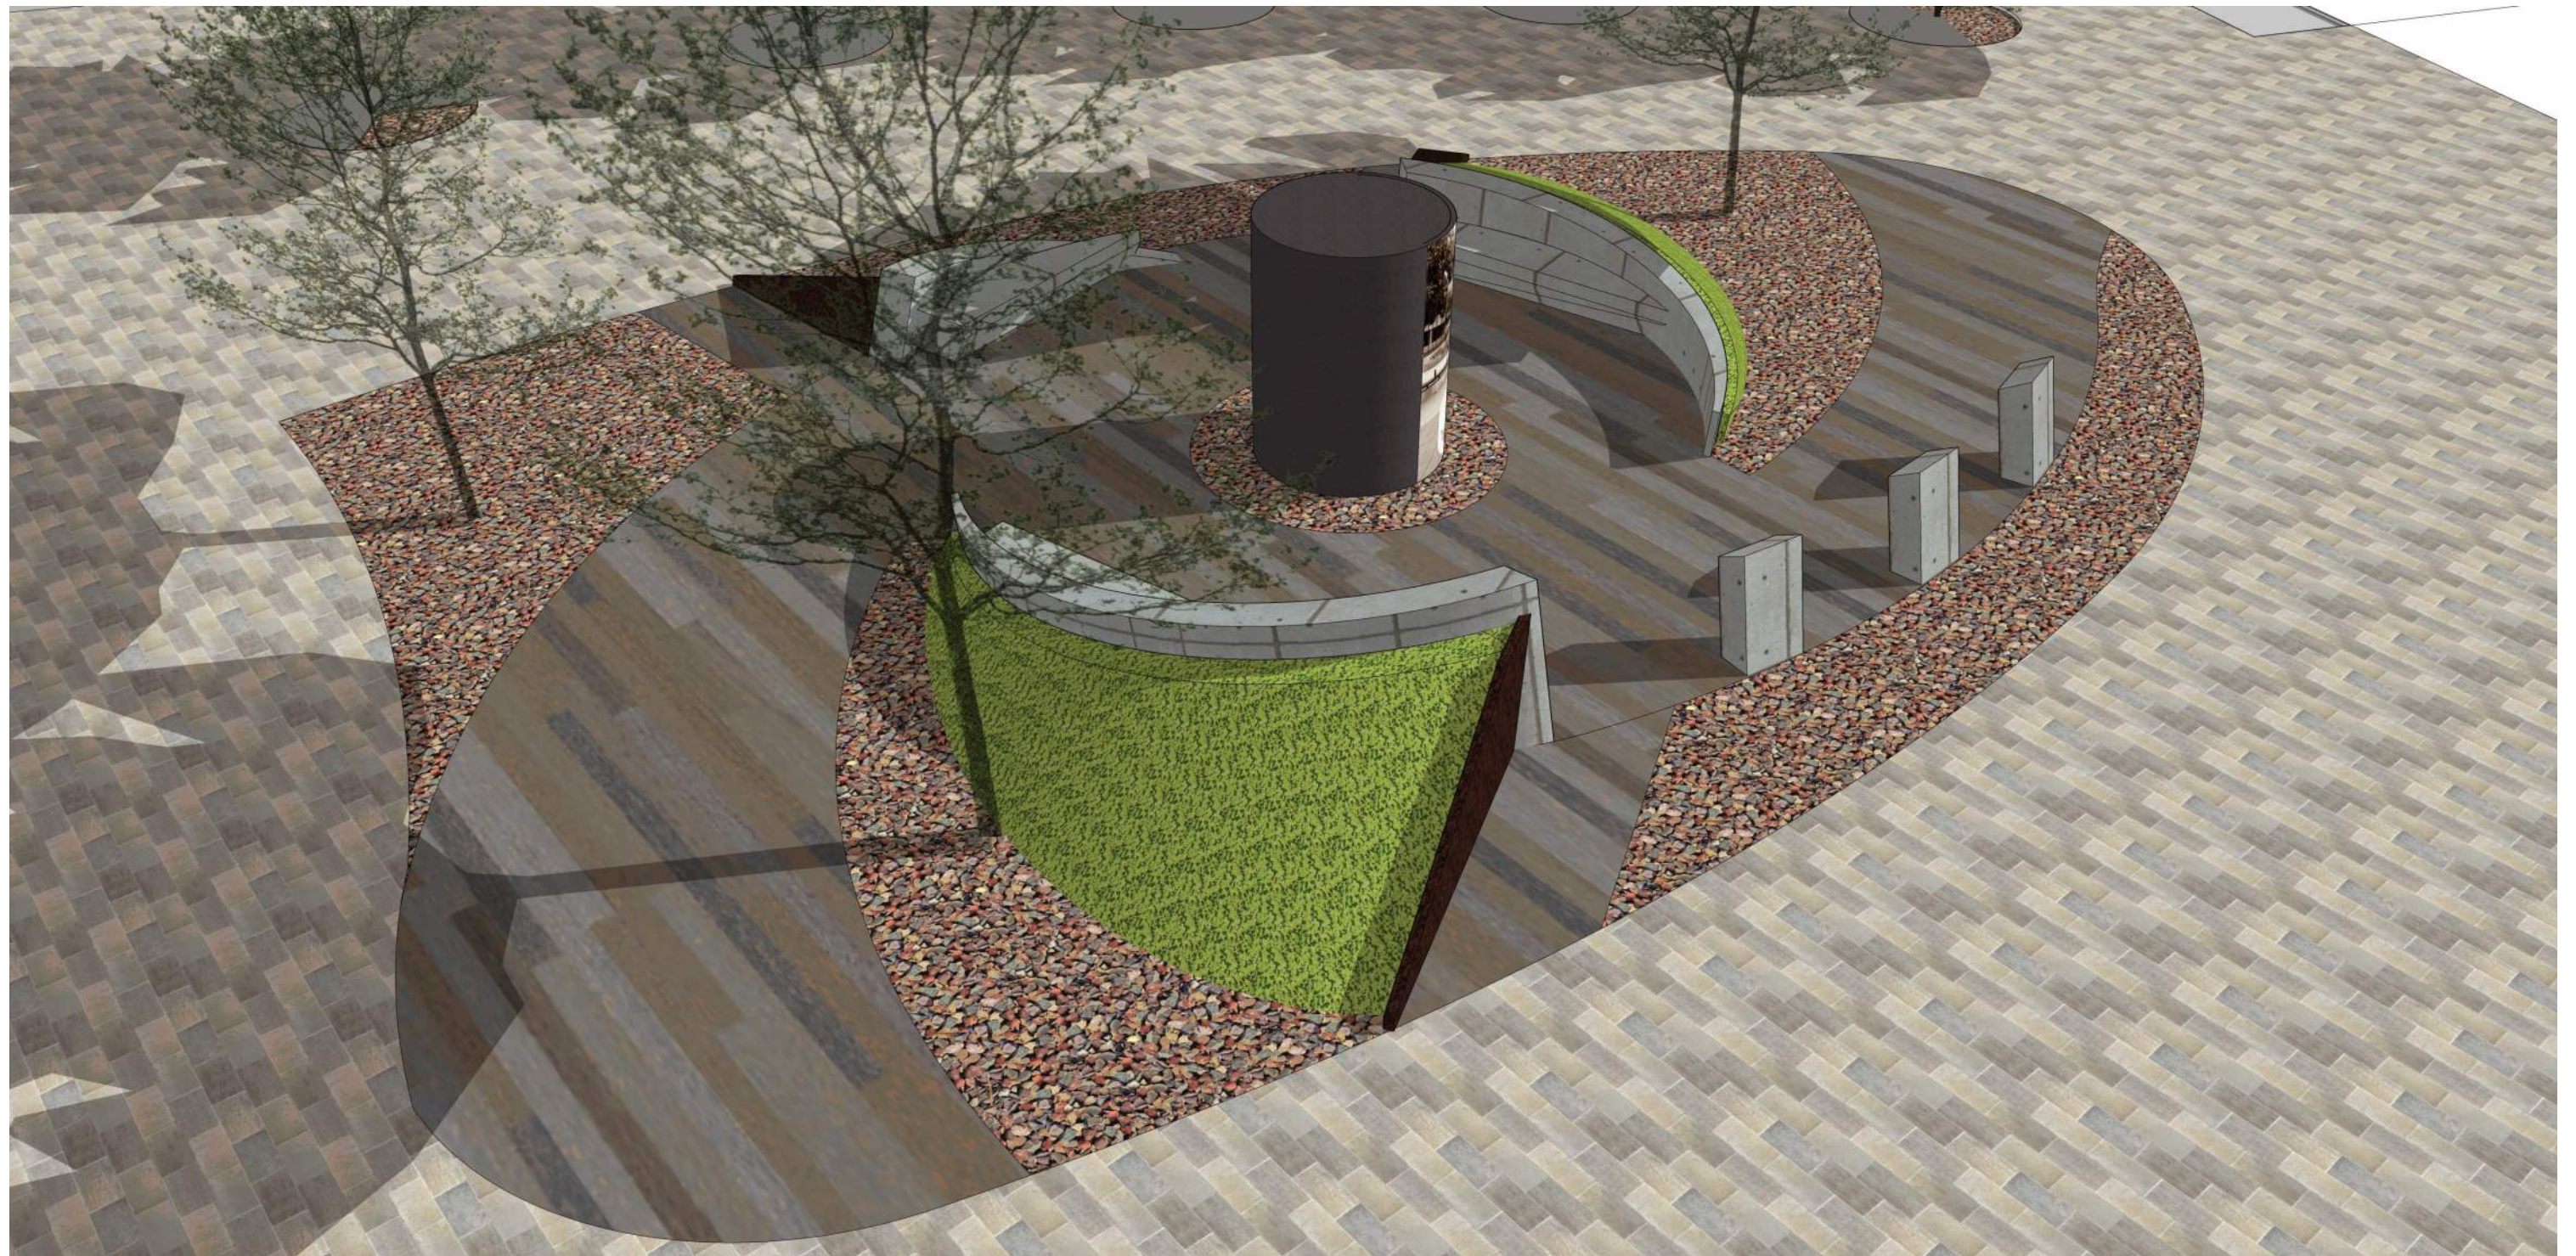

Design Concept:

**Walls rising from the earth,
embracing and uniting people**

MLK Jr. Monument Enhancement

Riverside, California

Design Concept: Walls rising from the earth, embracing and uniting people

June 10, 2021

MLK Jr. Monument Enhancement

Riverside, California

Design Concept: Walls rising from the earth, embracing and uniting people

June 10, 2021

MLK Jr. Monument Enhancement

Riverside, California

Design Concept: Walls rising from the earth, embracing and uniting people

June 10, 2021

MLK Jr. Monument Enhancement

Riverside, California

Design Concept: Walls rising from the earth, embracing and uniting people

June 10, 2021

MLK Jr. Monument Enhancement

Riverside, California

Design Concept: Walls rising from the earth, embracing and uniting people

June 10, 2021

MLK Jr. Monument Enhancement

Riverside, California

Design Concept: Walls rising from the earth, embracing and uniting people

June 10, 2021