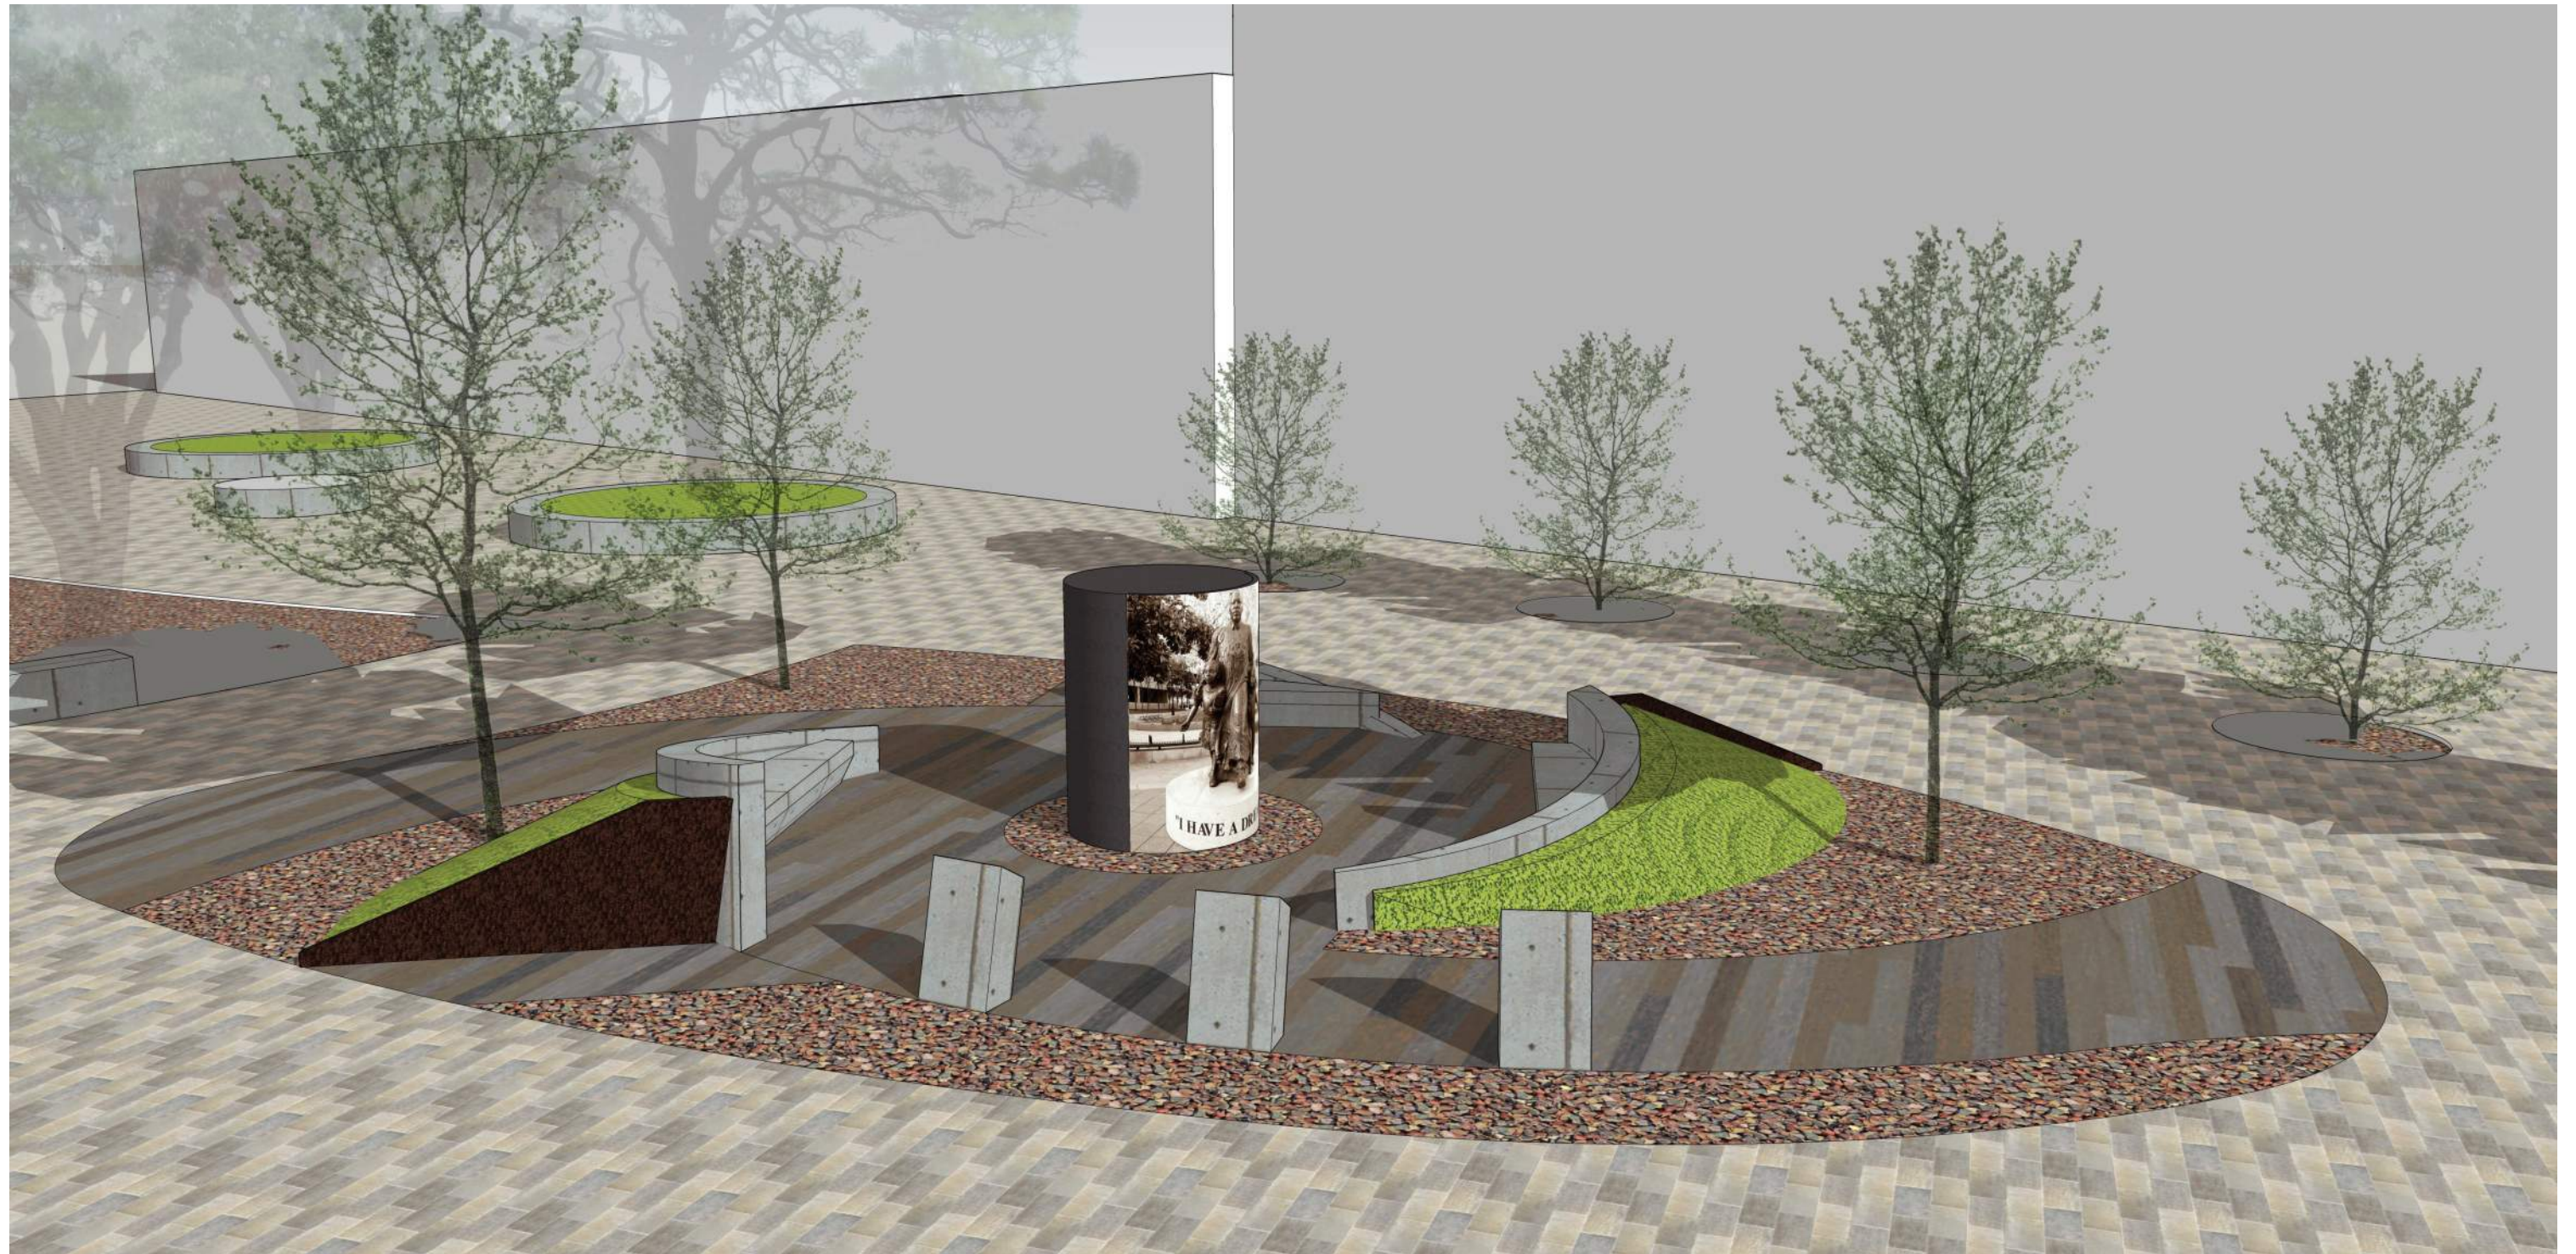

Design Concept:

**Walls rising from the earth,
embracing and uniting people**

MLK Jr. Monument Enhancement

Riverside, California

Design Concept: Walls rising from the earth, embracing and uniting people

June 10, 2021

MLK Jr. Monument Enhancement

Riverside, California

Design Concept: Walls rising from the earth, embracing and uniting people

June 10, 2021

MLK Jr. Monument Enhancement

Riverside, California

Design Concept: Walls rising from the earth, embracing and uniting people

June 10, 2021

MLK Jr. Monument Enhancement

Riverside, California

Design Concept: Walls rising from the earth, embracing and uniting people

June 10, 2021

MLK Jr. Monument Enhancement

Riverside, California

Design Concept: Walls rising from the earth, embracing and uniting people

June 10, 2021

MLK Jr. Monument Enhancement

Riverside, California

Design Concept: Walls rising from the earth, embracing and uniting people

June 10, 2021