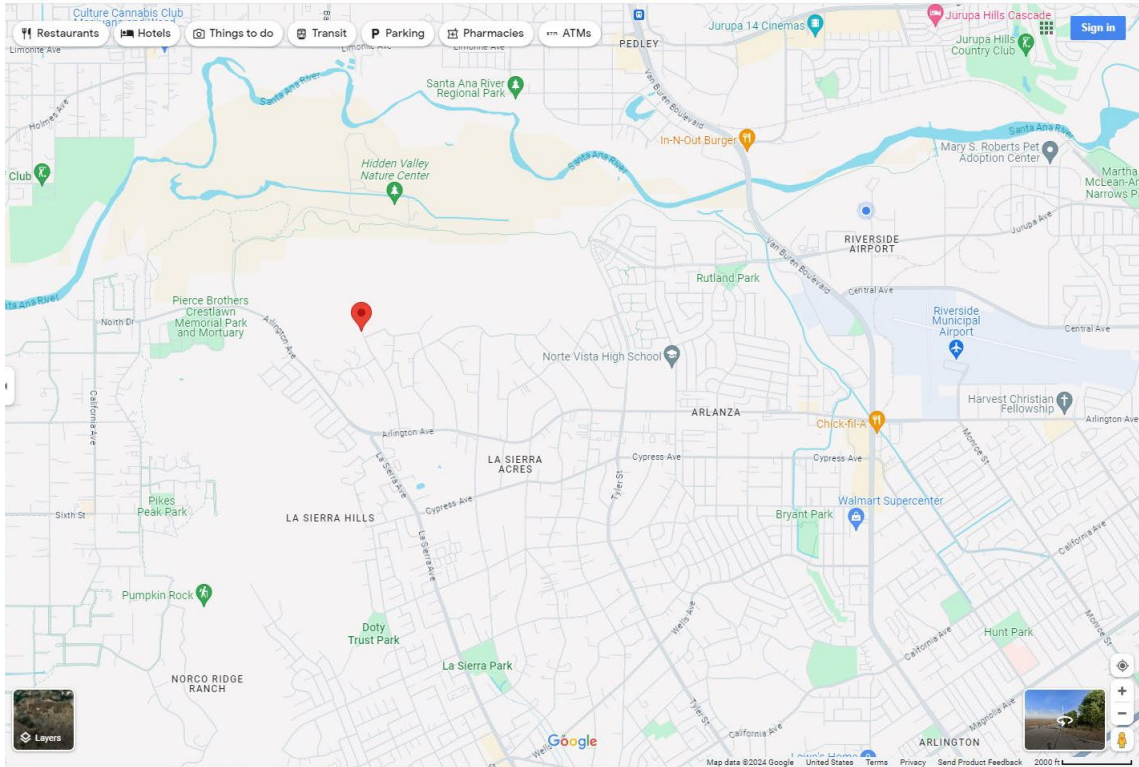

Western Wastewater Lift Station 7700 Western Avenue, Riverside, CA 92505

Garden Hills Wastewater Lift Station Location Map

6364 Garden Hills Way, Riverside, CA 92506