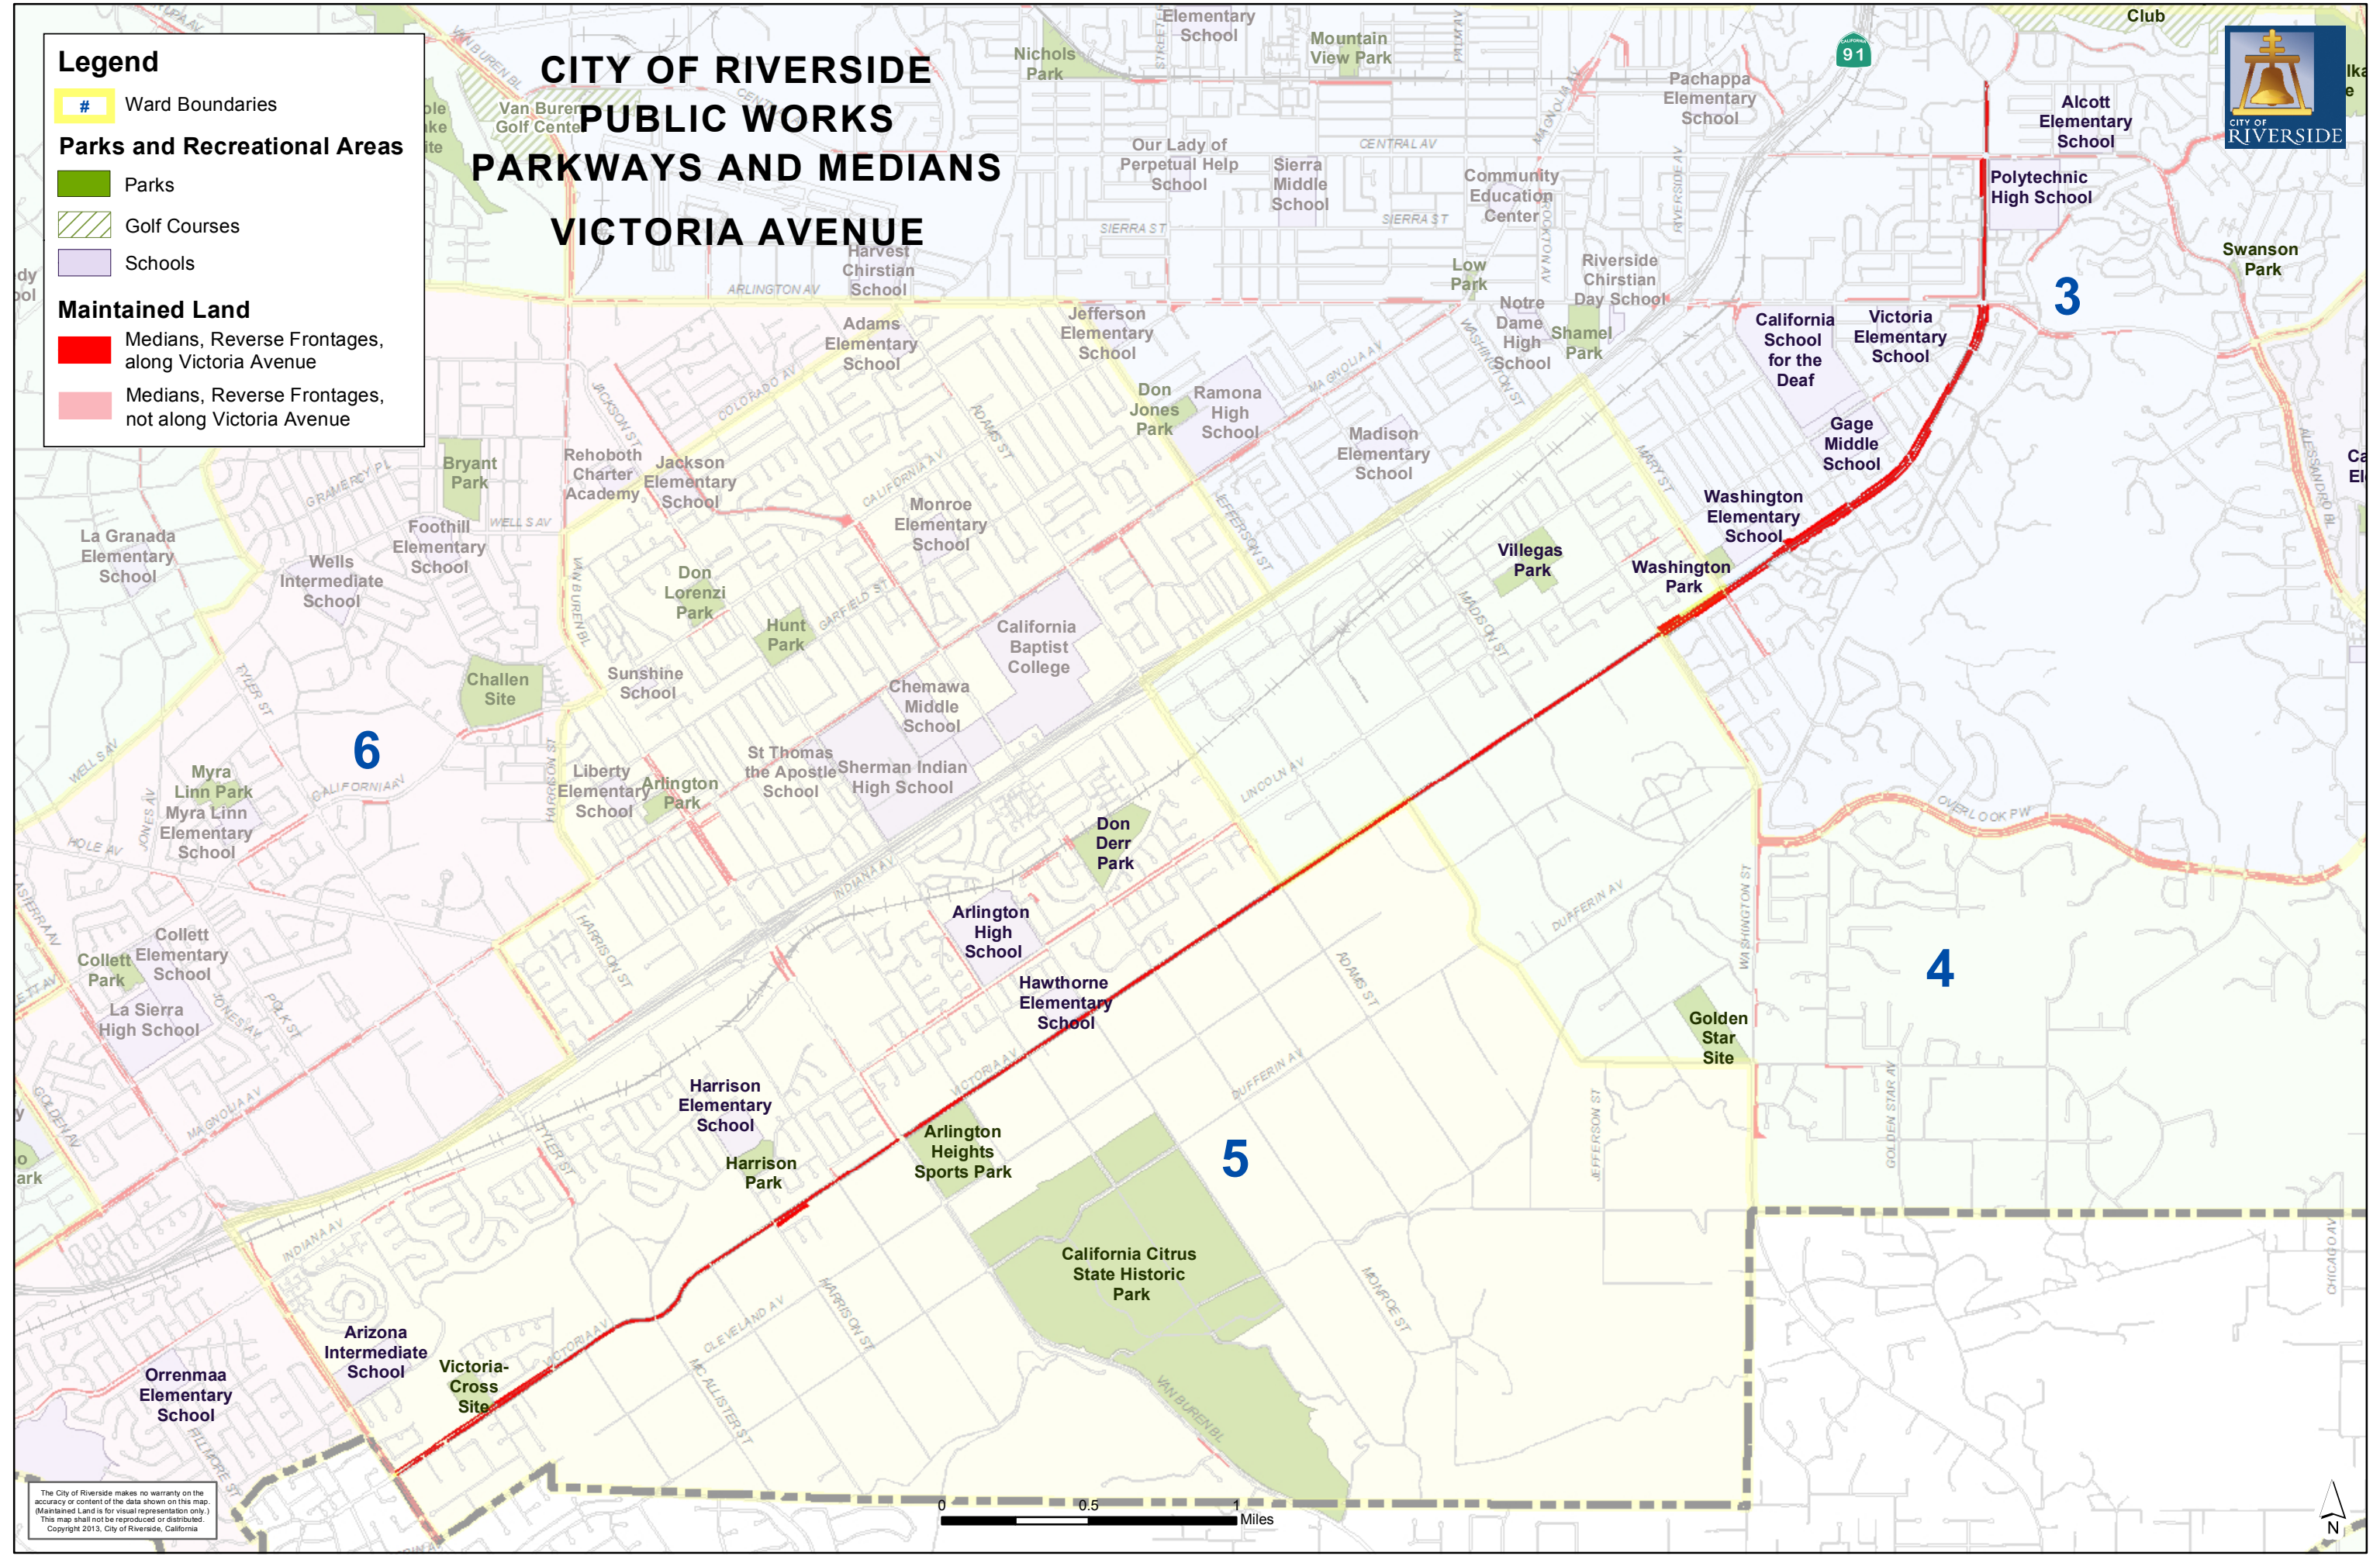

CITY OF RIVERSIDE PUBLIC WORKS PARKWAYS AND MEDIANS VICTORIA AVENUE

Legend

- # Ward Boundaries
- **Parks and Recreational Areas**
- Parks
- Golf Courses
- Schools
- **Maintained Land**
- Medians, Reverse Frontages, along Victoria Avenue
- Medians, Reverse Frontages, not along Victoria Avenue