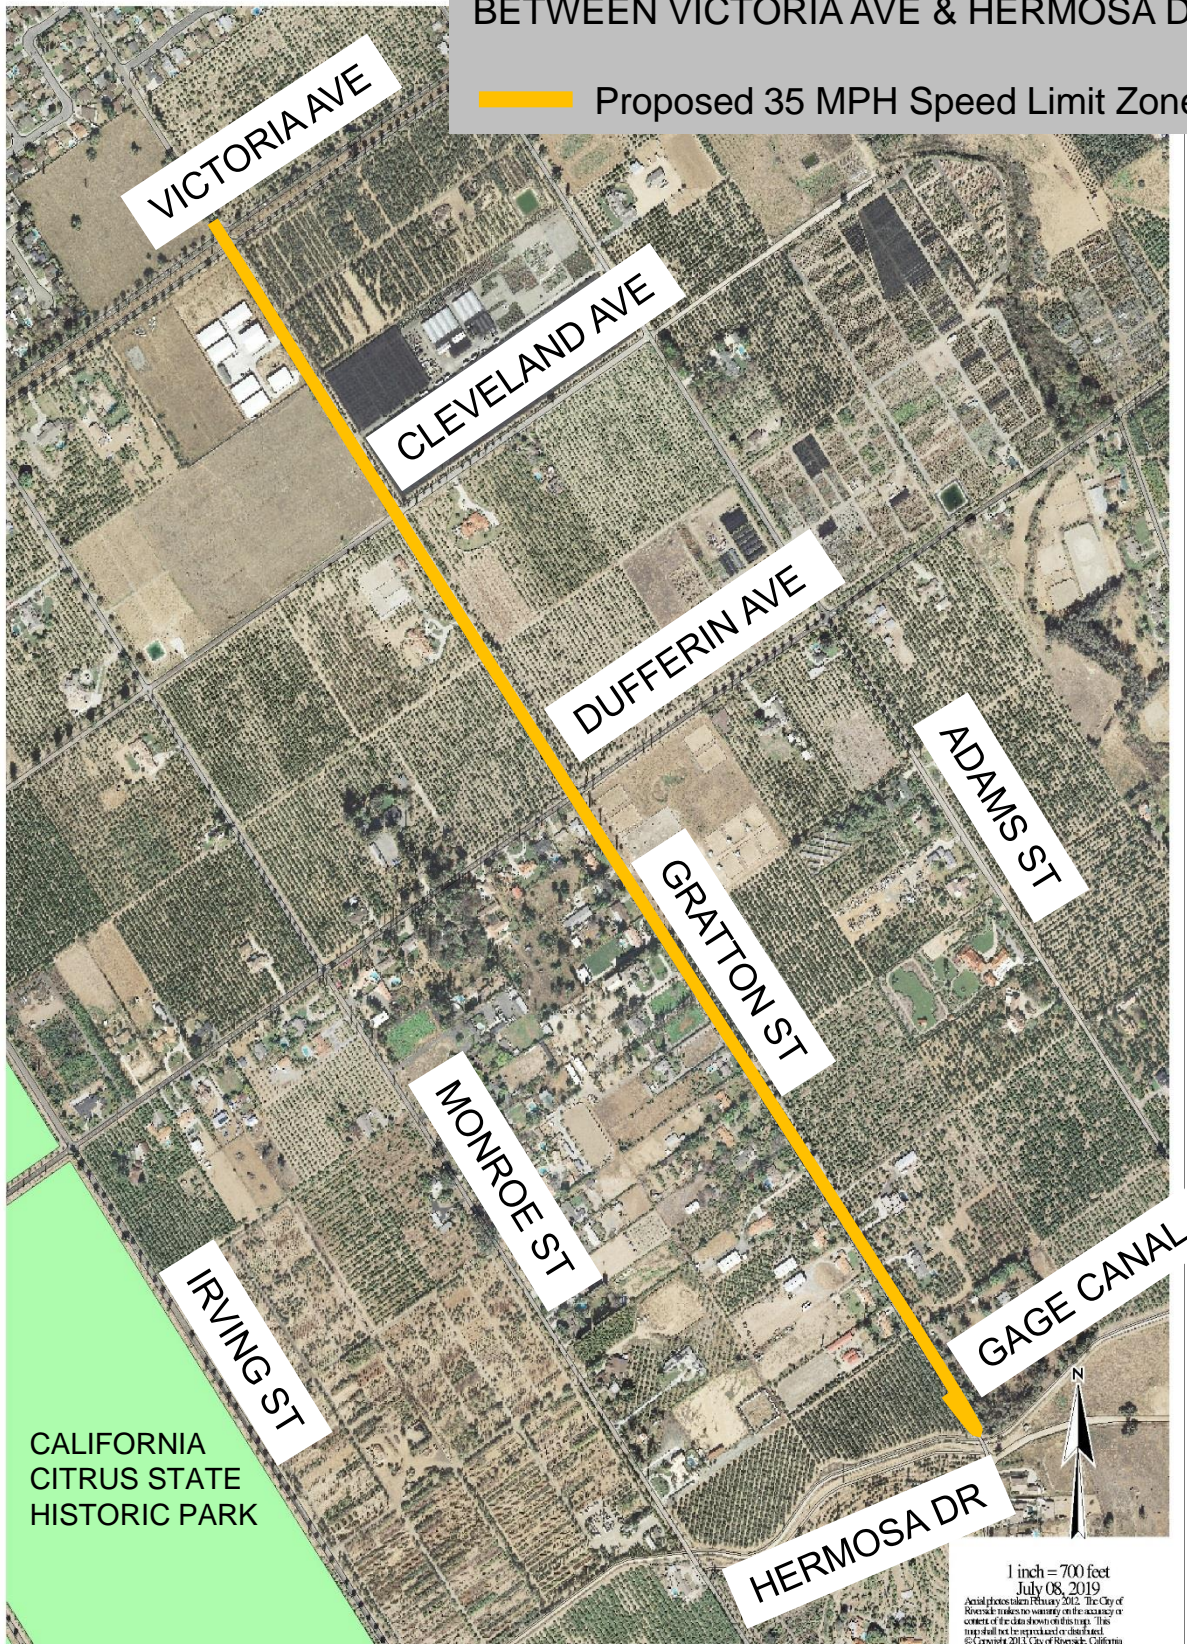

GRATTON STREET BETWEEN VICTORIA AVE & HERMOSA DR

Proposed 35 MPH Speed Limit Zone

CALIFORNIA
CITRUS STATE
HISTORIC PARK