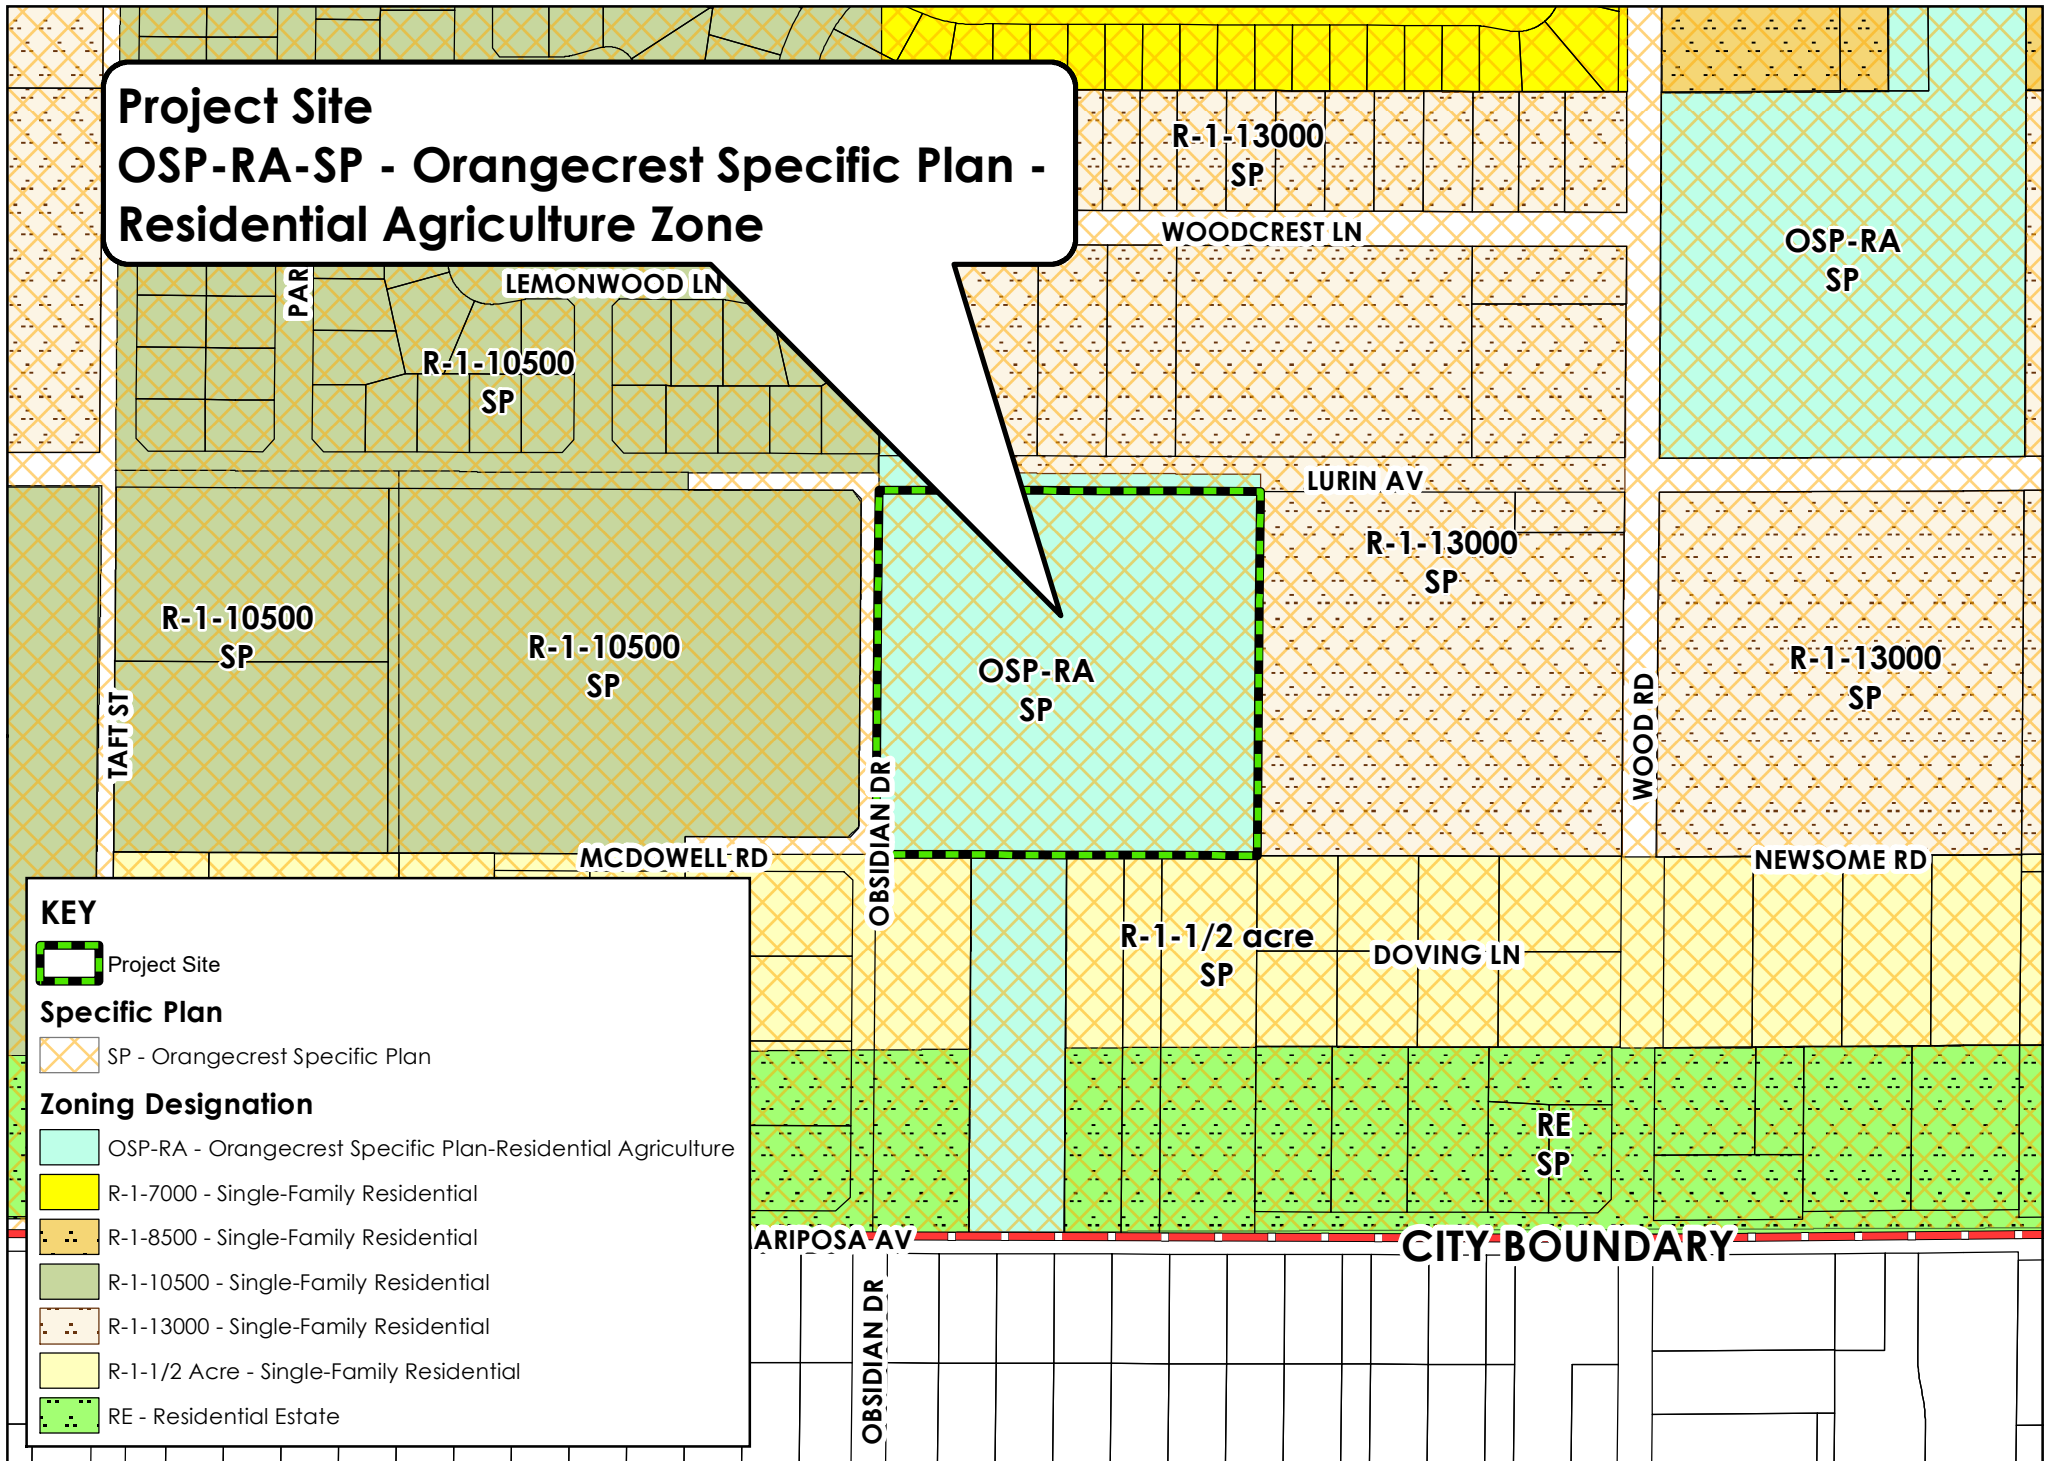

Project Site
OSP-RA-SP - Orangecrest Specific Plan -
Residential Agriculture Zone

KEY

- Project Site
- Specific Plan**
- SP - Orangecrest Specific Plan
- Zoning Designation**
- OSP-RA - Orangecrest Specific Plan-Residential Agriculture
- R-1-7000 - Single-Family Residential
- R-1-8500 - Single-Family Residential
- R-1-10500 - Single-Family Residential
- R-1-13000 - Single-Family Residential
- R-1-1/2 Acre - Single-Family Residential
- RE - Residential Estate