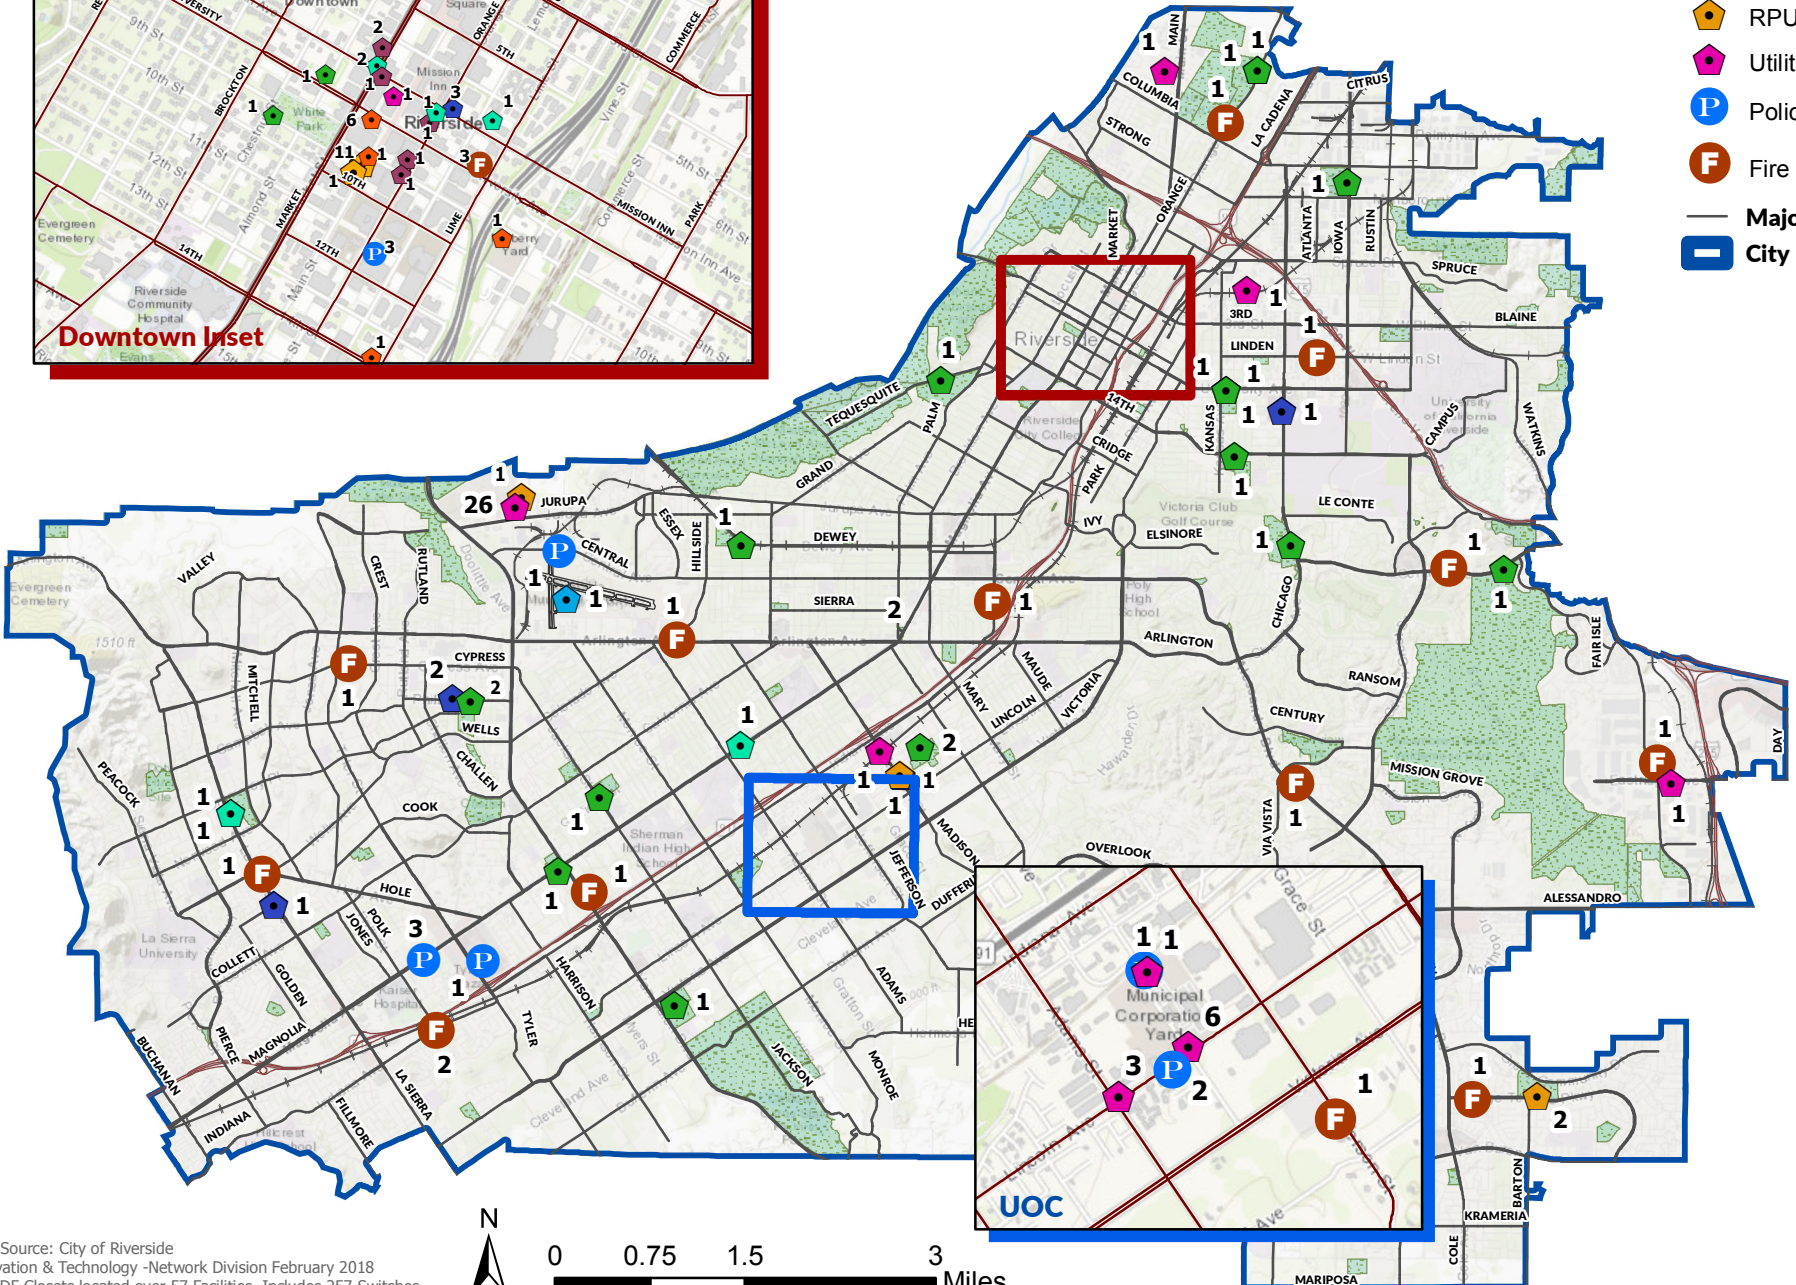

City of Riverside - Network Closet Facility Locations and Counts

- Airport
- Community Facility
- Library
- Parks
- RPU
- Utility Facility
- Police & EOC
- Fire Stations
- Major Streets
- City Limit