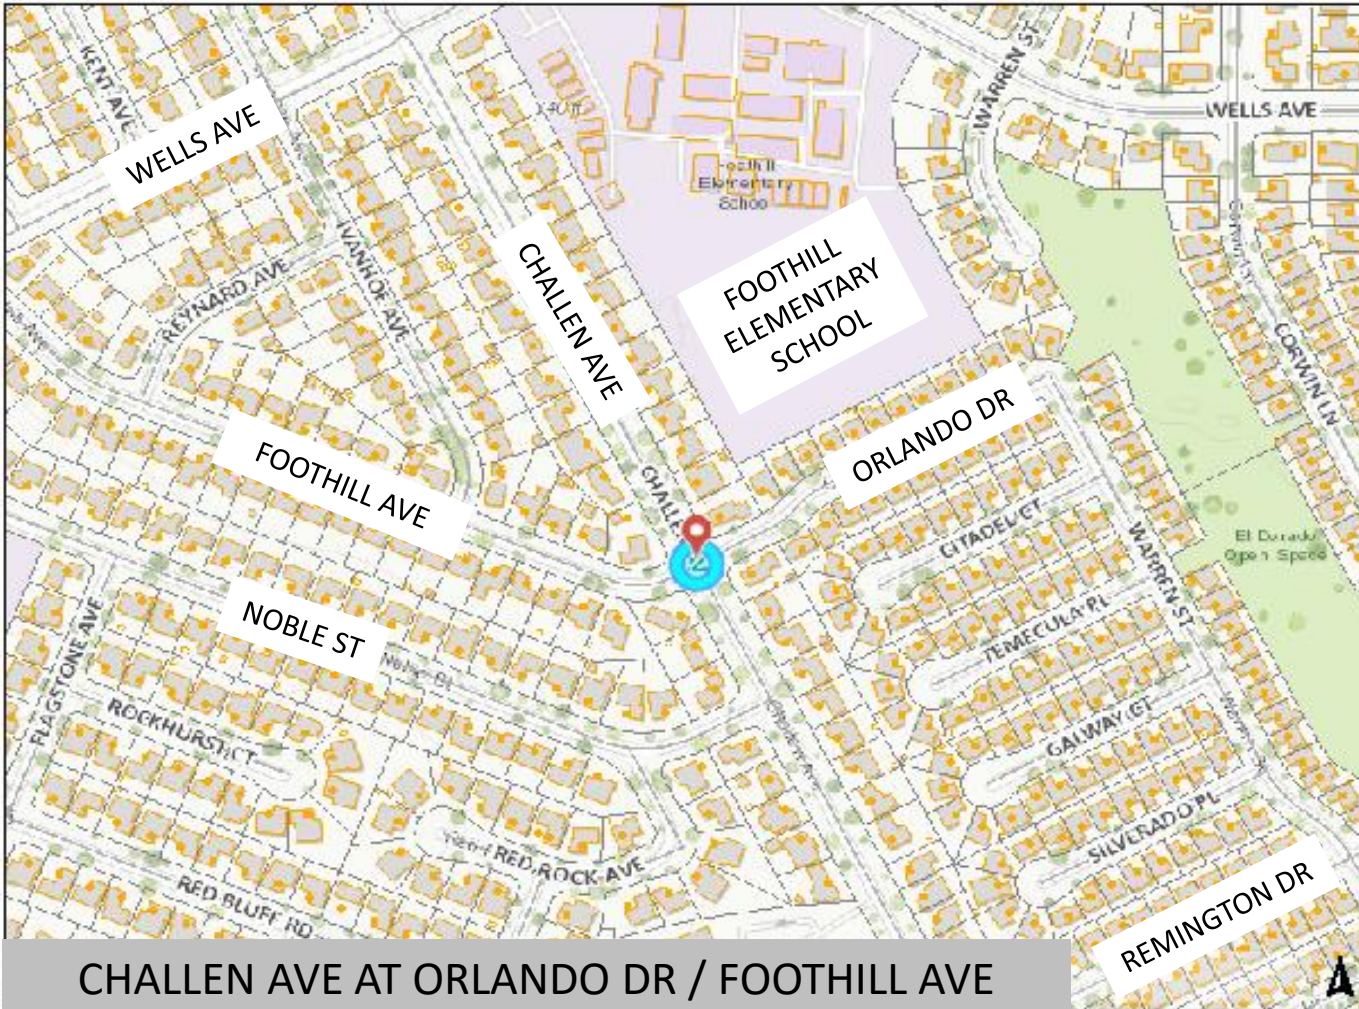

### Legend

- Administrative Boundary
- City Boundary
- Cadastral
- Address Pt
- Single Family
- Street Centerline
- Parcel
- Planimetric Buildings

THIS MAP IS NOT TO BE USED FOR NAVIGATION

## CHALLEN AVE AT ORLANDO DR / FOOTHILL AVE

 Proposed Permanent Neighborhood Traffic Circle