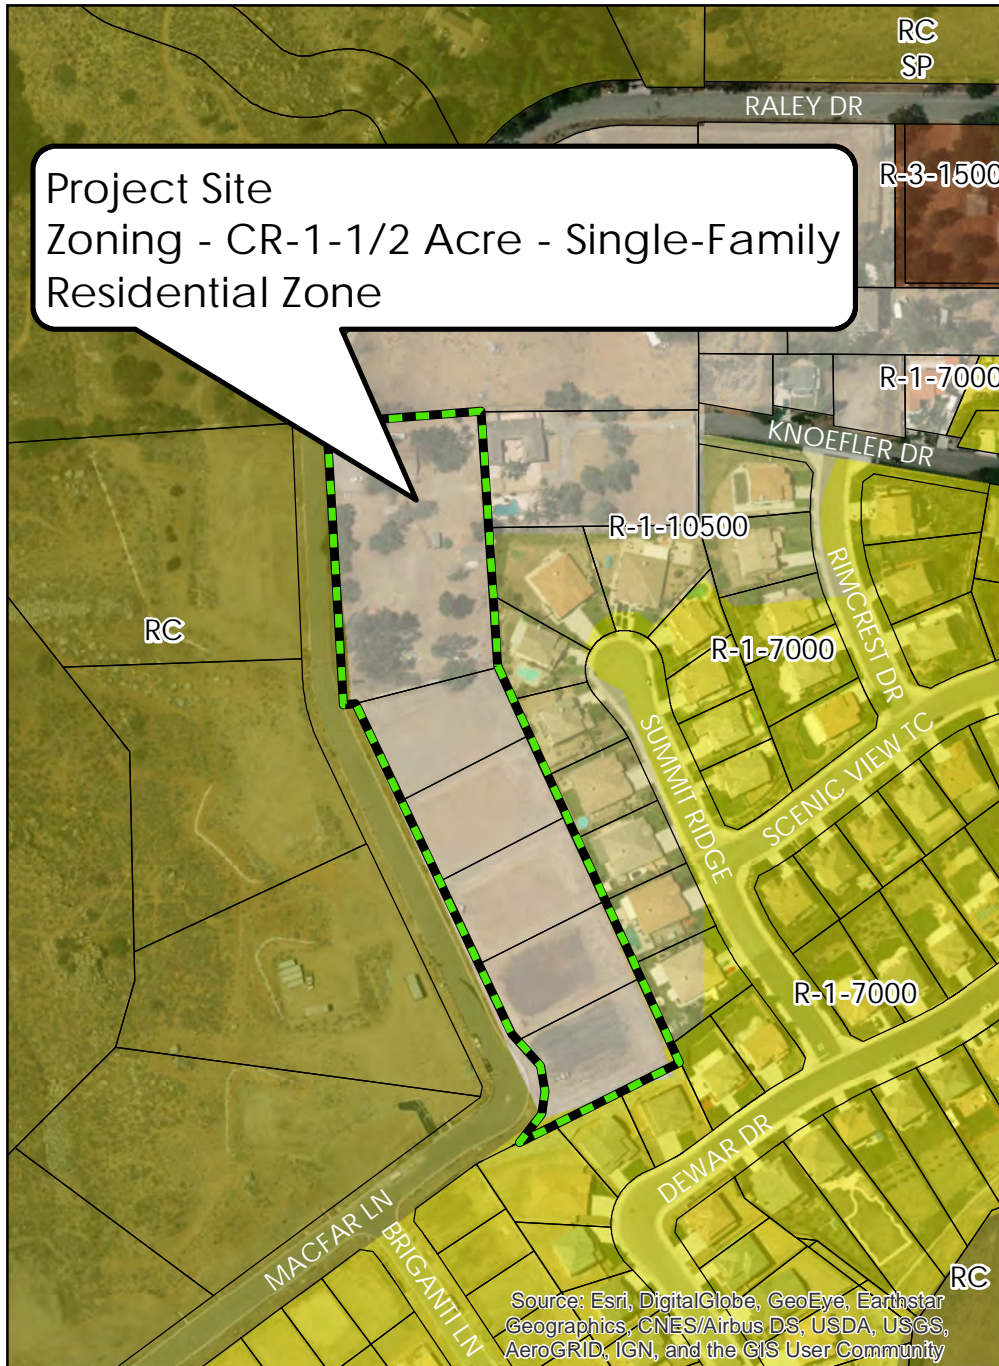

EXISTING ZONING

PROPOSED ZONING

KEY

-  Project Site
-  Zoning Designation
R-1-1/2 acre
-  R-1-10500
-  R-1-7000
-  R-3-1500
-  RC

Exhibit 4 - Existing/Proposed Zoning Maps