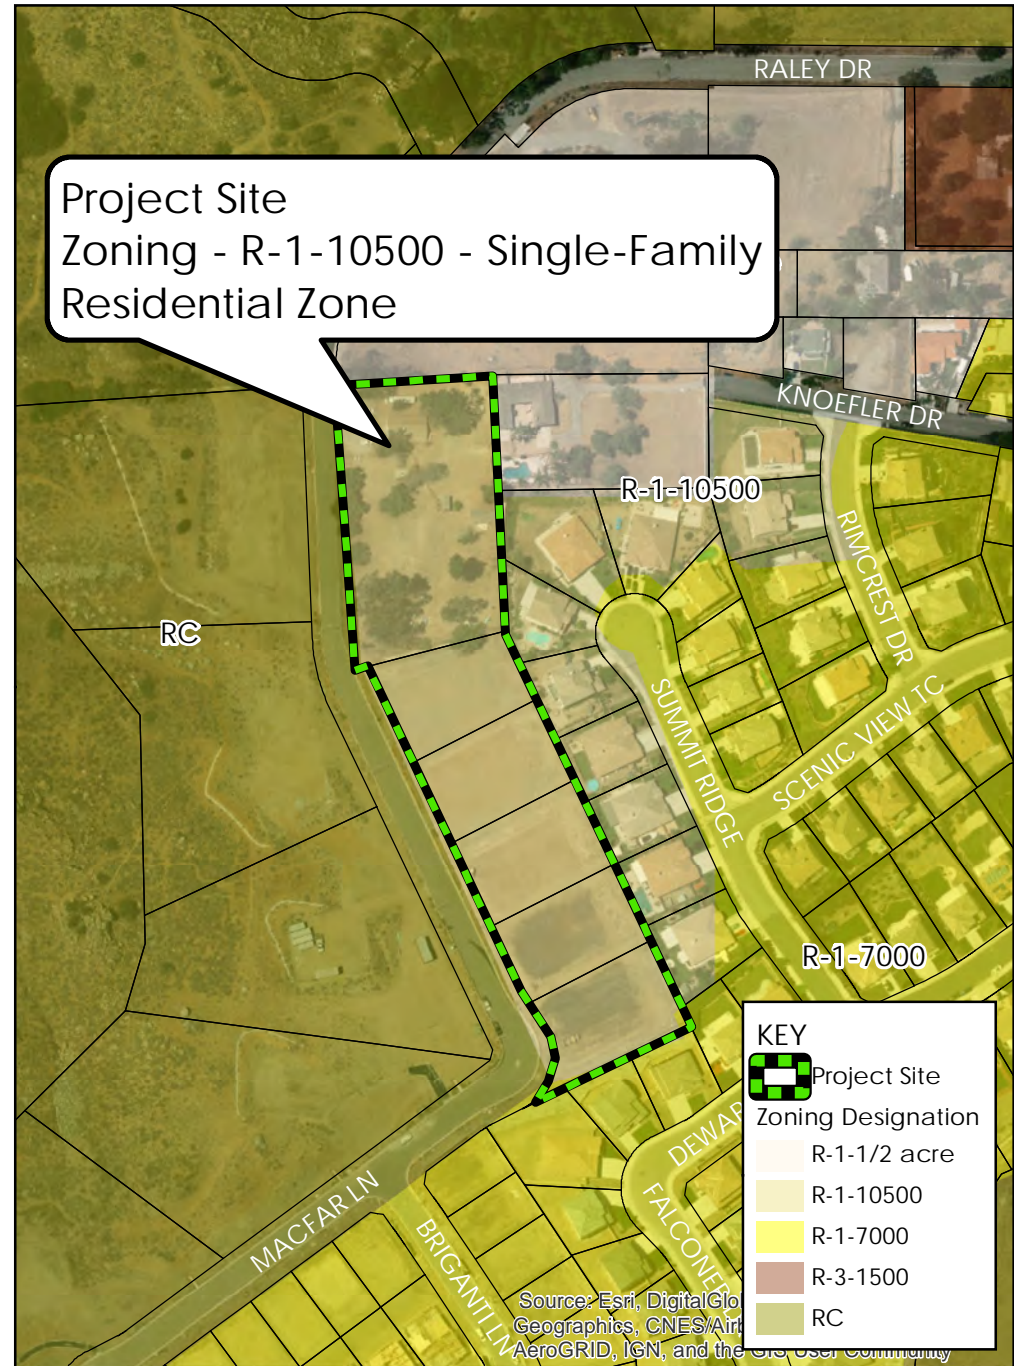

EXISTING ZONING

PROPOSED ZONING

KEY

-  Project Site
-  Zoning Designation
R-1-1/2 acre
-  R-1-10500
-  R-1-7000
-  R-3-1500
-  RC

Exhibit 4 - Existing/Proposed Zoning Maps