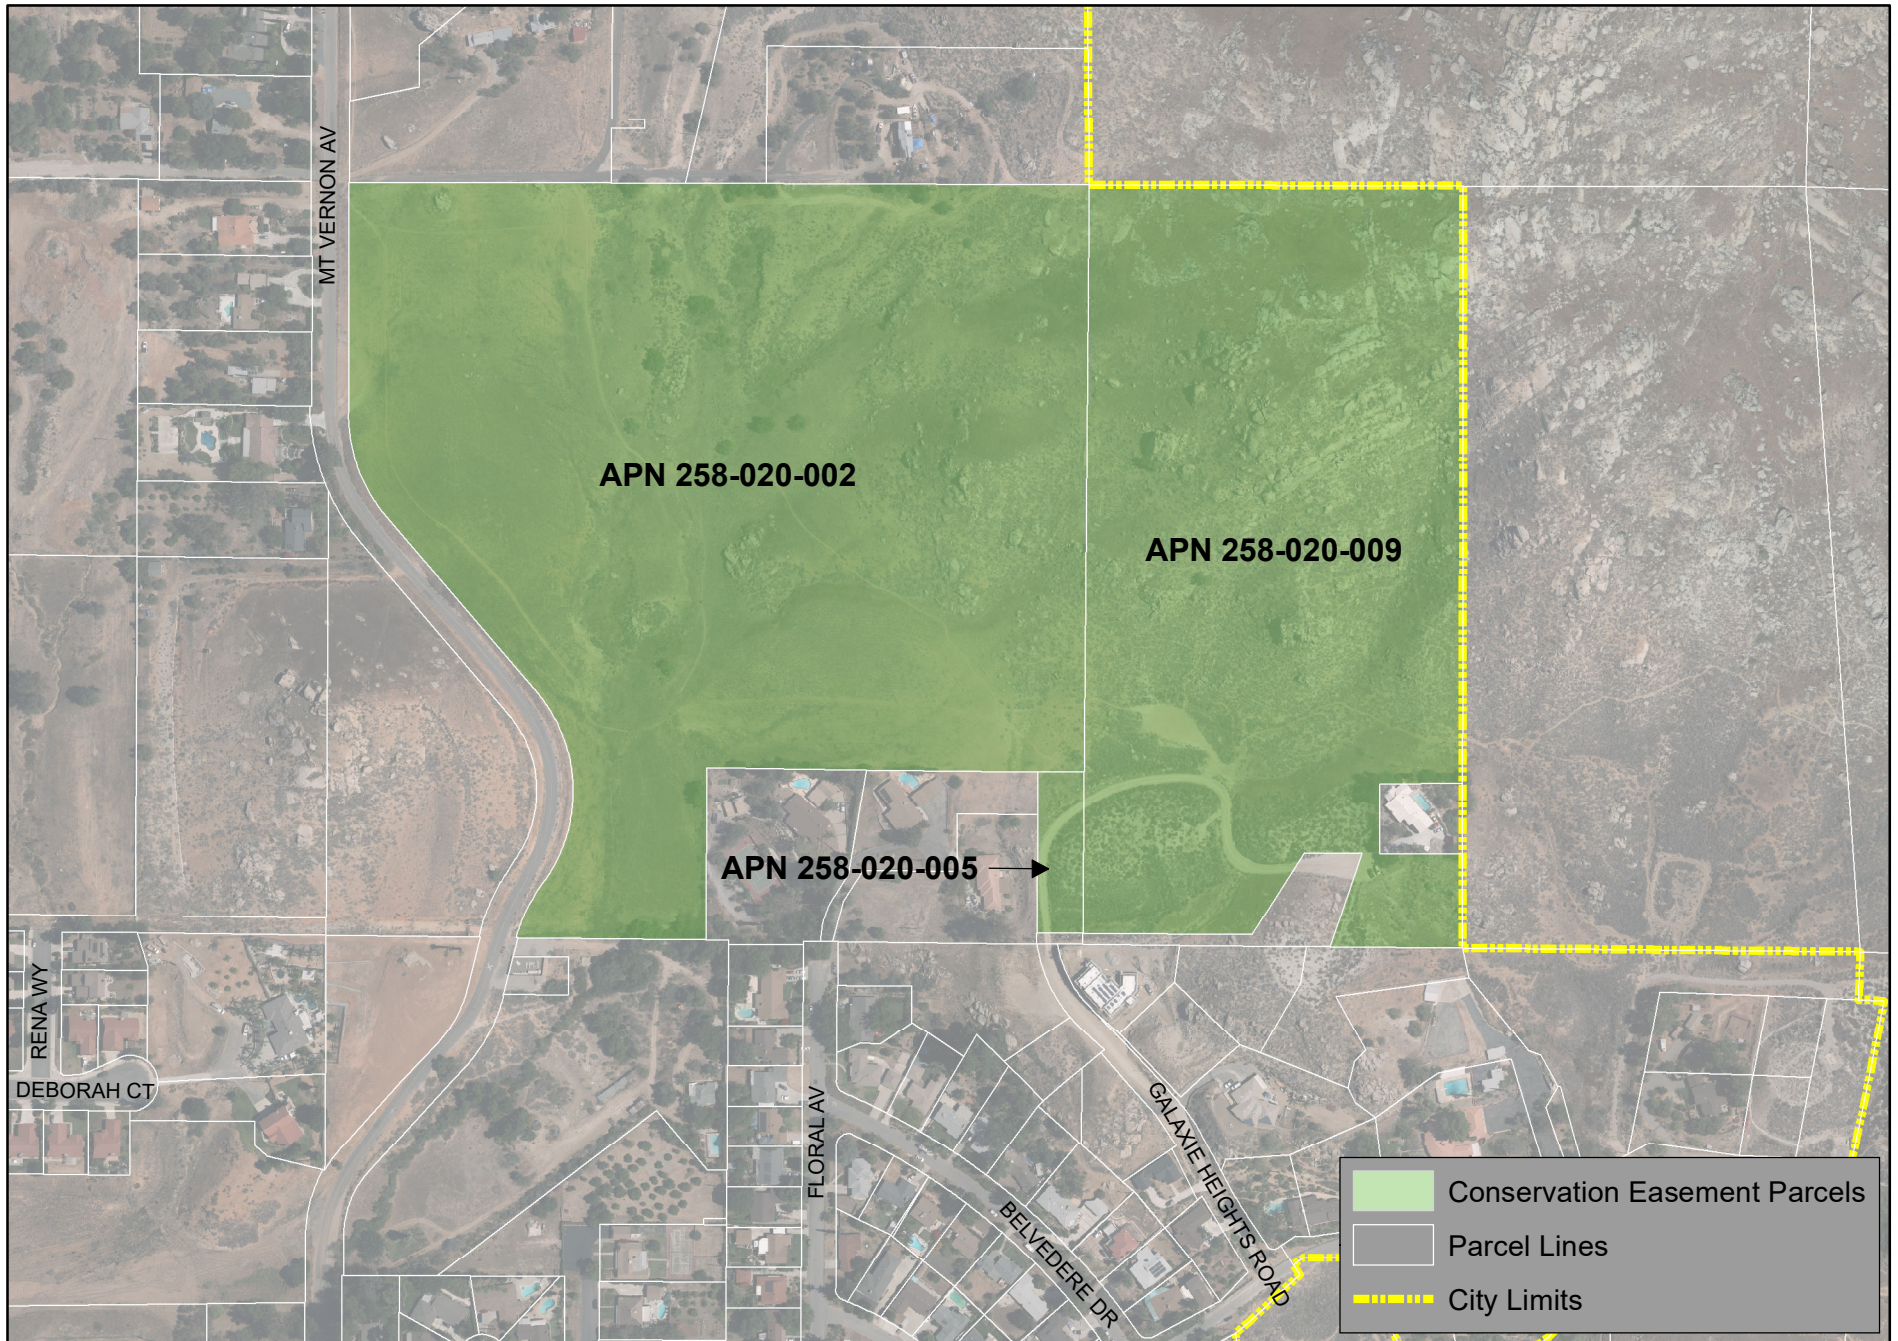

Western Riverside County Regional Conservation Authority - Conservation Easement Parcels

0 0.125 0.25 0.5 Miles