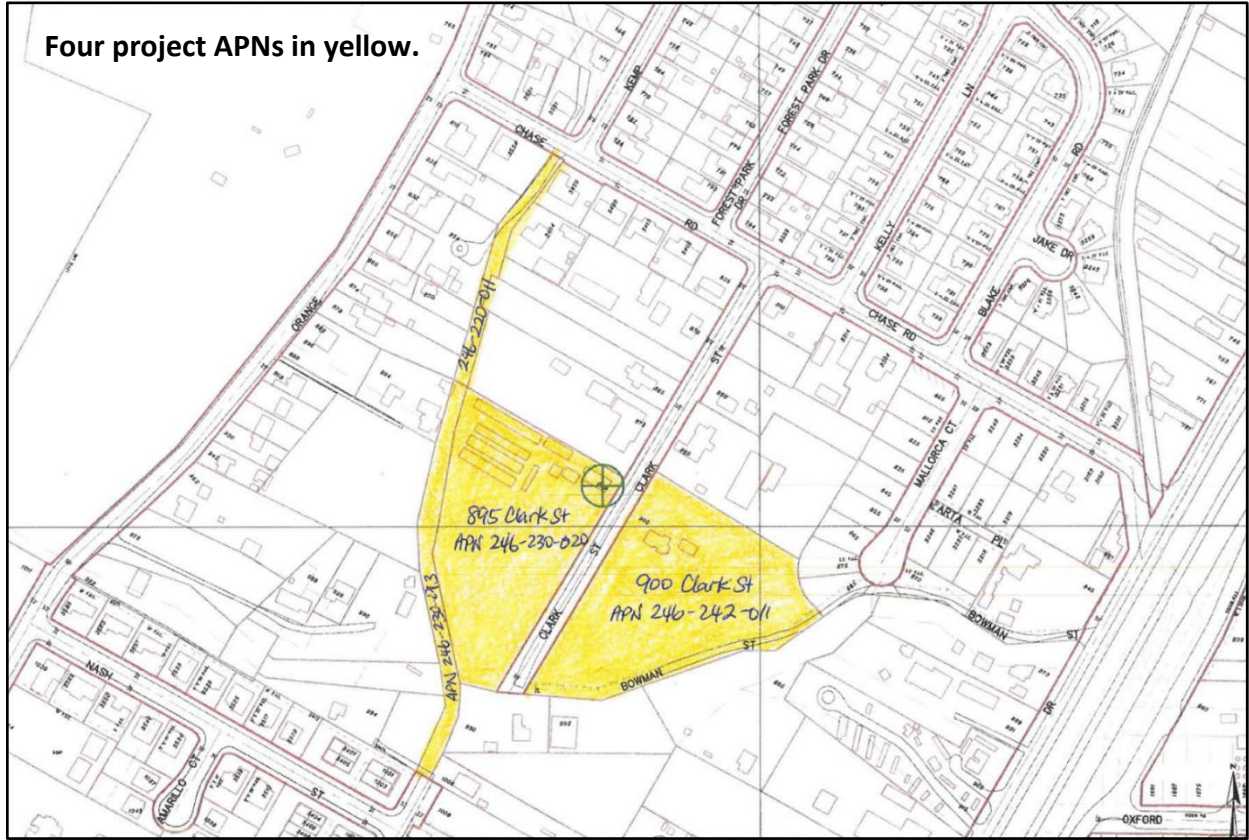

Project Design Schematic Map and HSP Agriculture Management Practices
Project Title: Northside Heritage Meadows Farm
Applicant: City of Riverside

Map of project APNs where eligible management practices will be implemented