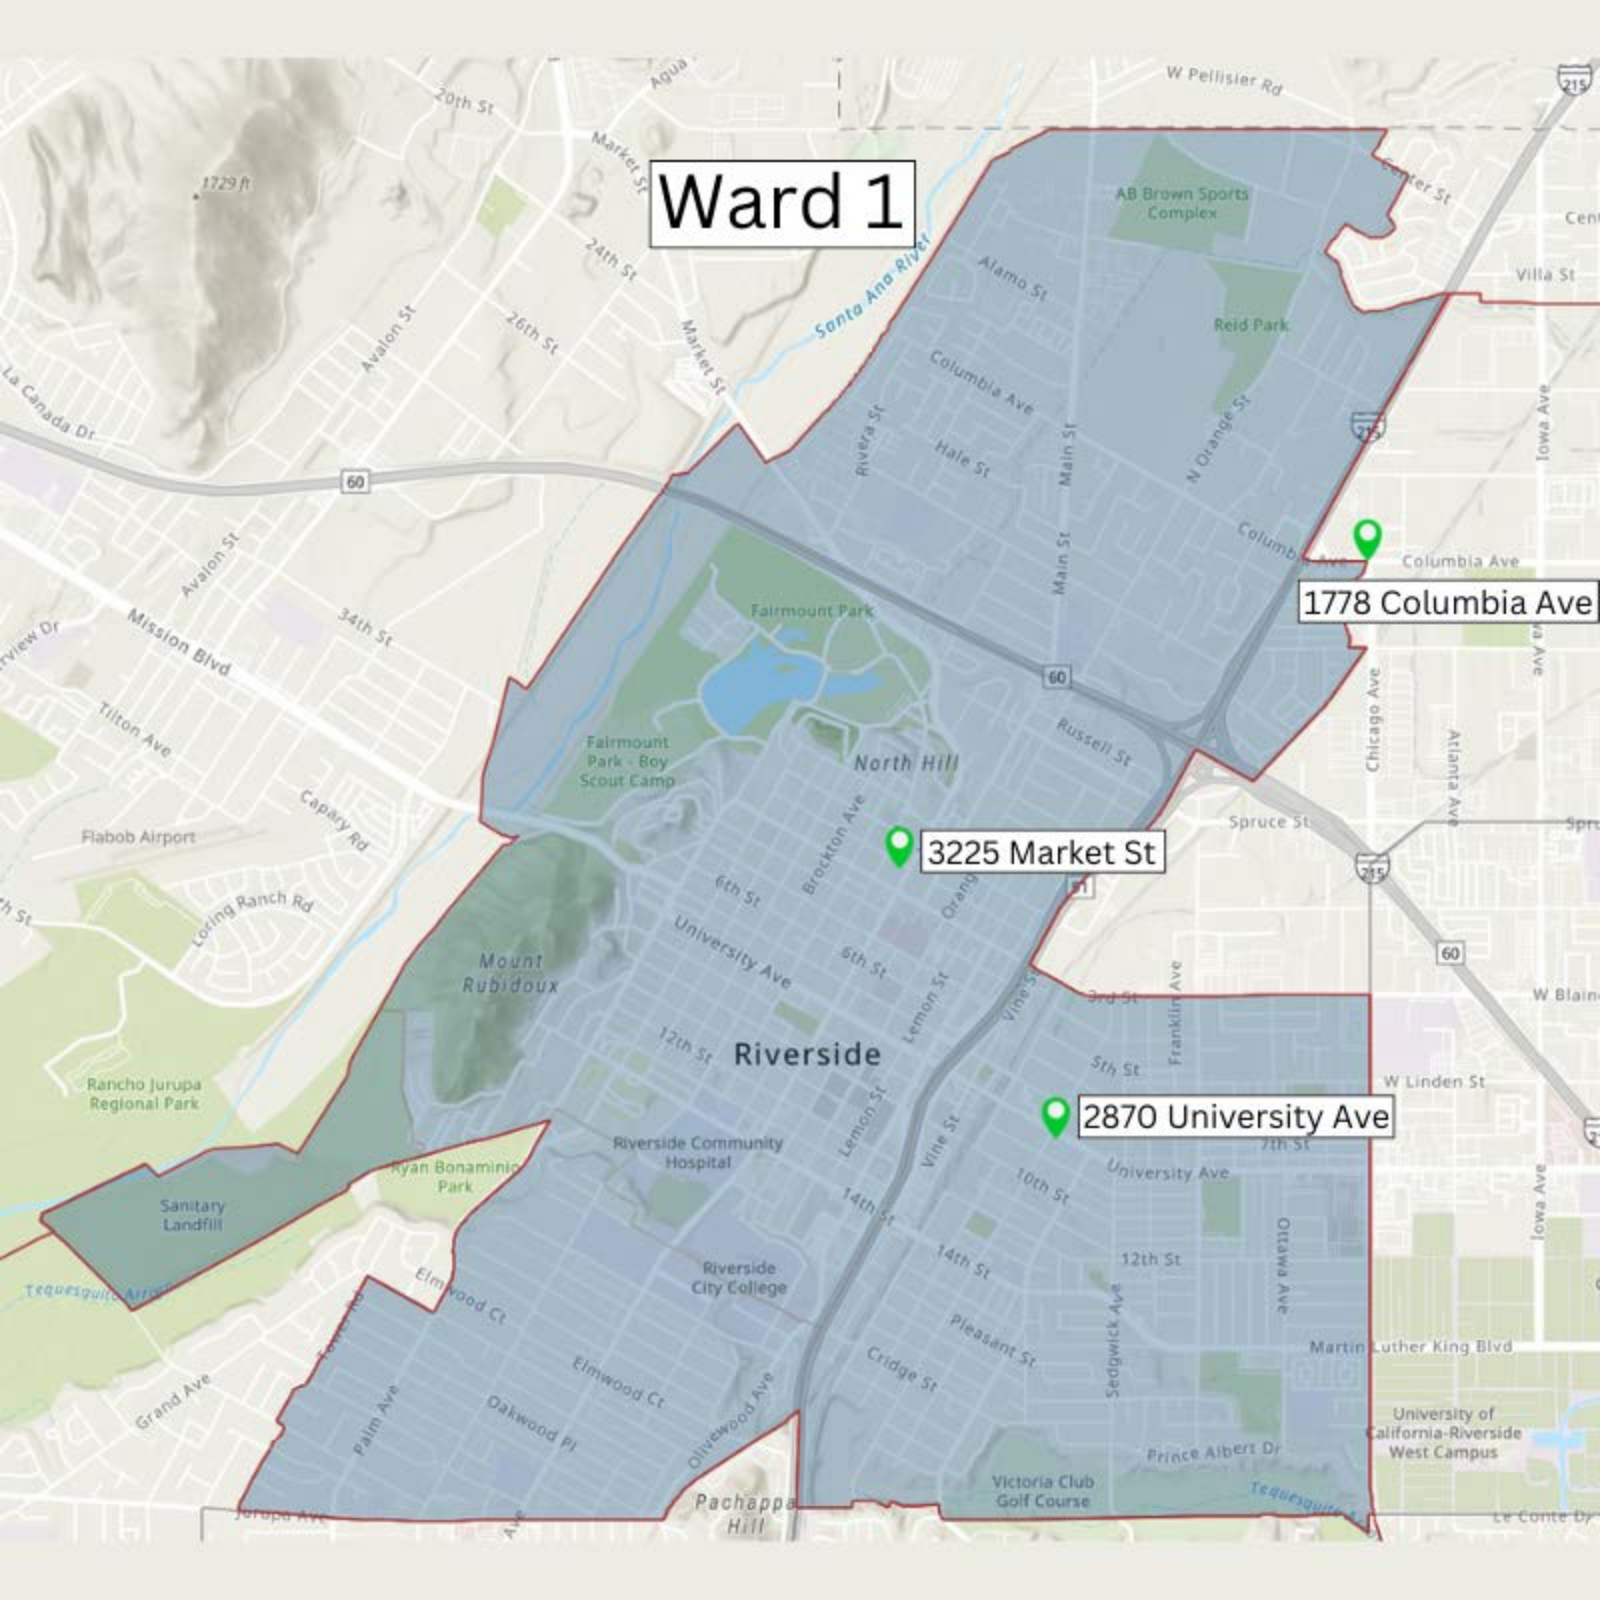

# Ward 1

1778 Columbia Ave

3225 Market St

2870 University Ave

Riverside

Ward 2

1345 University Ave

1175 E Alessandro Blvd

# Ward 3

# Ward 5

3666 Van Buren Blvd  
3652 Van Buren Blvd  
3636 Van Buren Blvd

9901 Indiana Ave, Ste 106  
10081 Indiana Ave