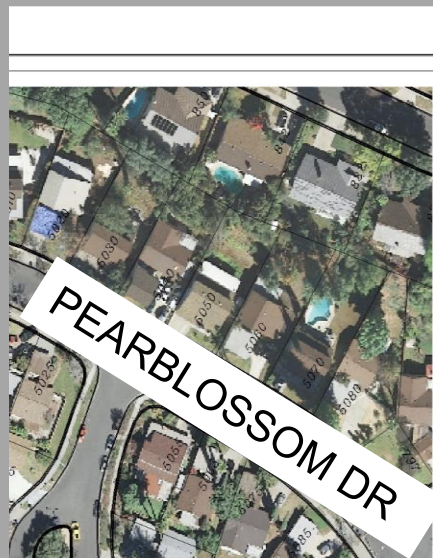

CANYON CREST DR EAST SIDE AT FRONTAGE OF 5050 CANYON CREST DR

- Removal of “No Stopping 7am to 7pm Mon-Fri except holidays” zone allowing for on-street parking
- Removal of “No Stopping 7am to 7pm Mon-Fri except holidays” zone prohibiting stopping at all times