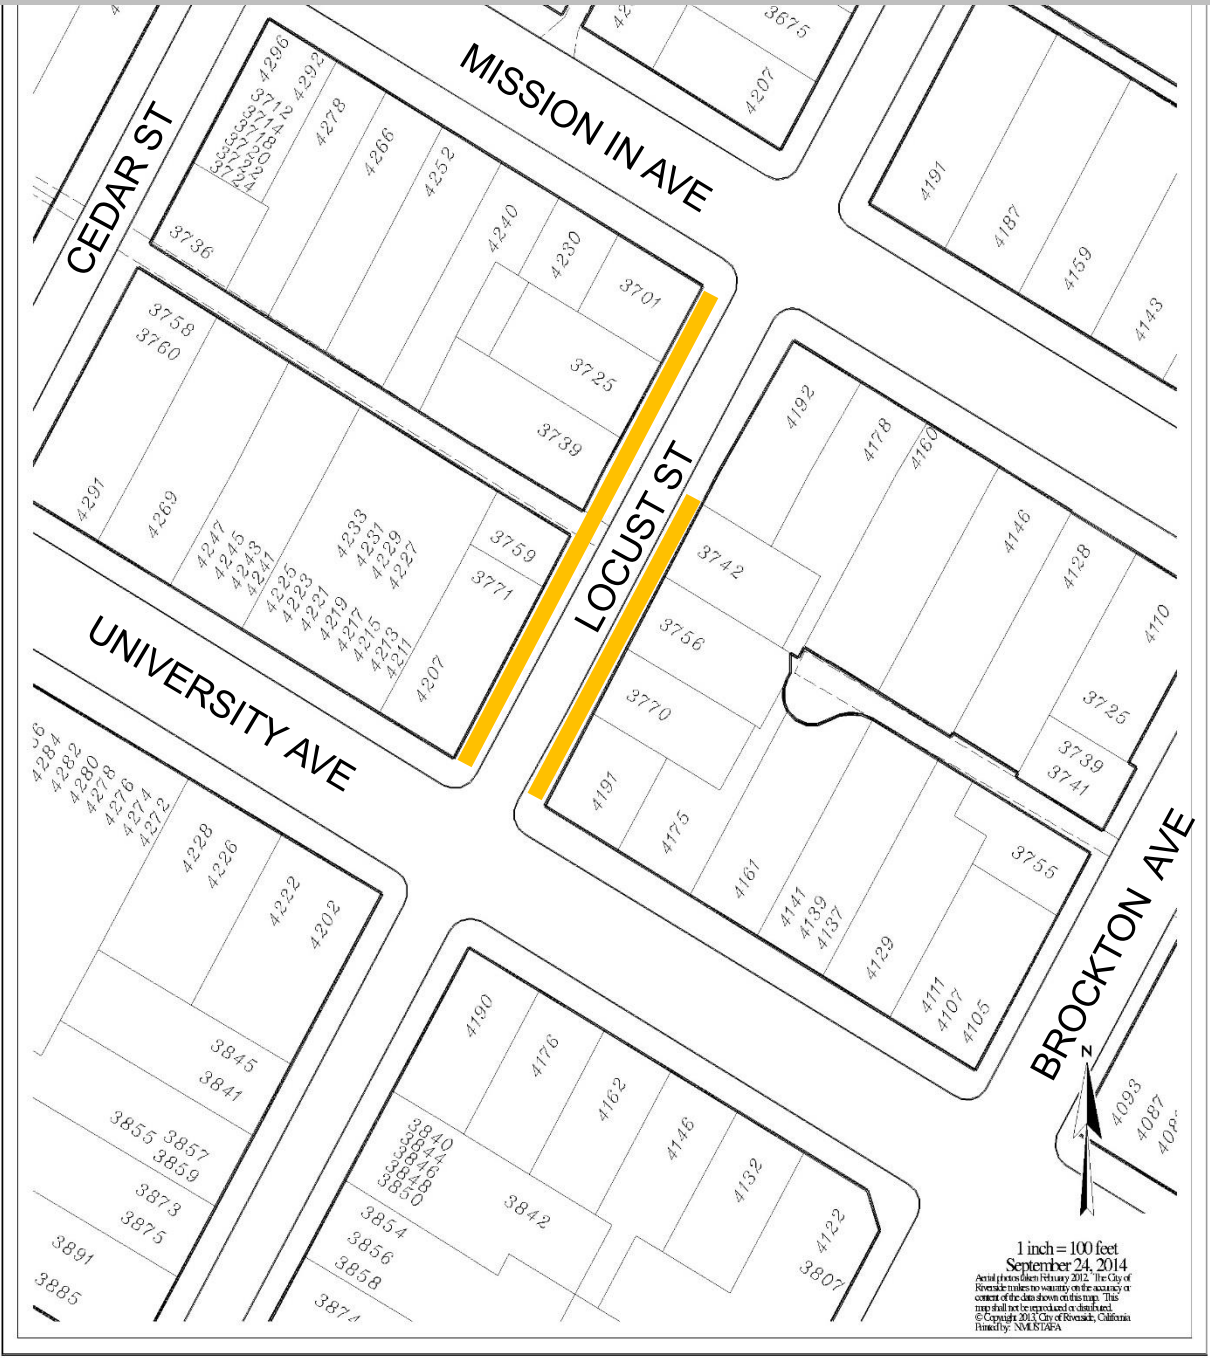

**LOCUST STREET
EAST SIDE FROM UNIVERSITY AVE
TO 135 FEET SOUTH OF MISSION INN AVE &
WEST SIDE FROM UNIVERSITY AVE TO MISSION INN AVE
ESTABLISHMENT OF PREFERENTIAL PARKING ZONE (PPZ)**

Proposed Establishment of No Parking Anytime
Preferential Parking Zone (PPZ)