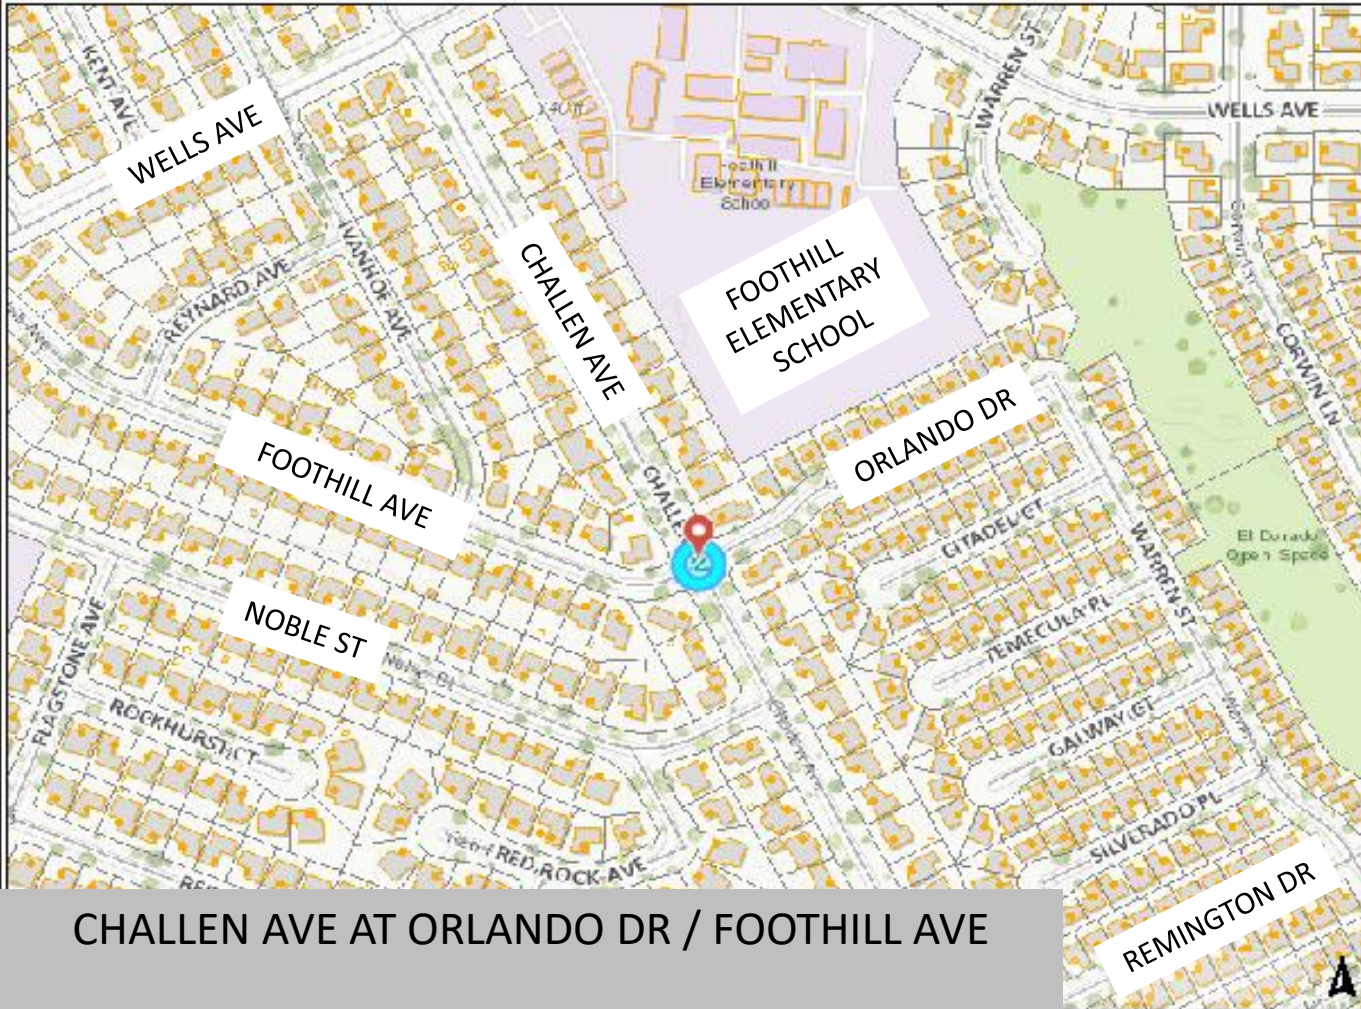

Challen Ave at Orlando Dr / Foothill Ave

Legend

- Administrative Boundary
- City Boundary
- Cadastral
- Address Pt
- Single Family
- Street Centerline
- Parcel
- Planimetric Buildings

Notes

City of Riverside Geographic Information System and convenience of the City. The City does not warrant any liability for any damage or injury should be made in reliance thereon.

MAP IS NOT TO BE USED FOR NAVIGATION

CHALLEN AVE AT ORLANDO DR / FOOTHILL AVE

 Proposed Temporary Neighborhood Traffic Circle
6-Month Pilot Project