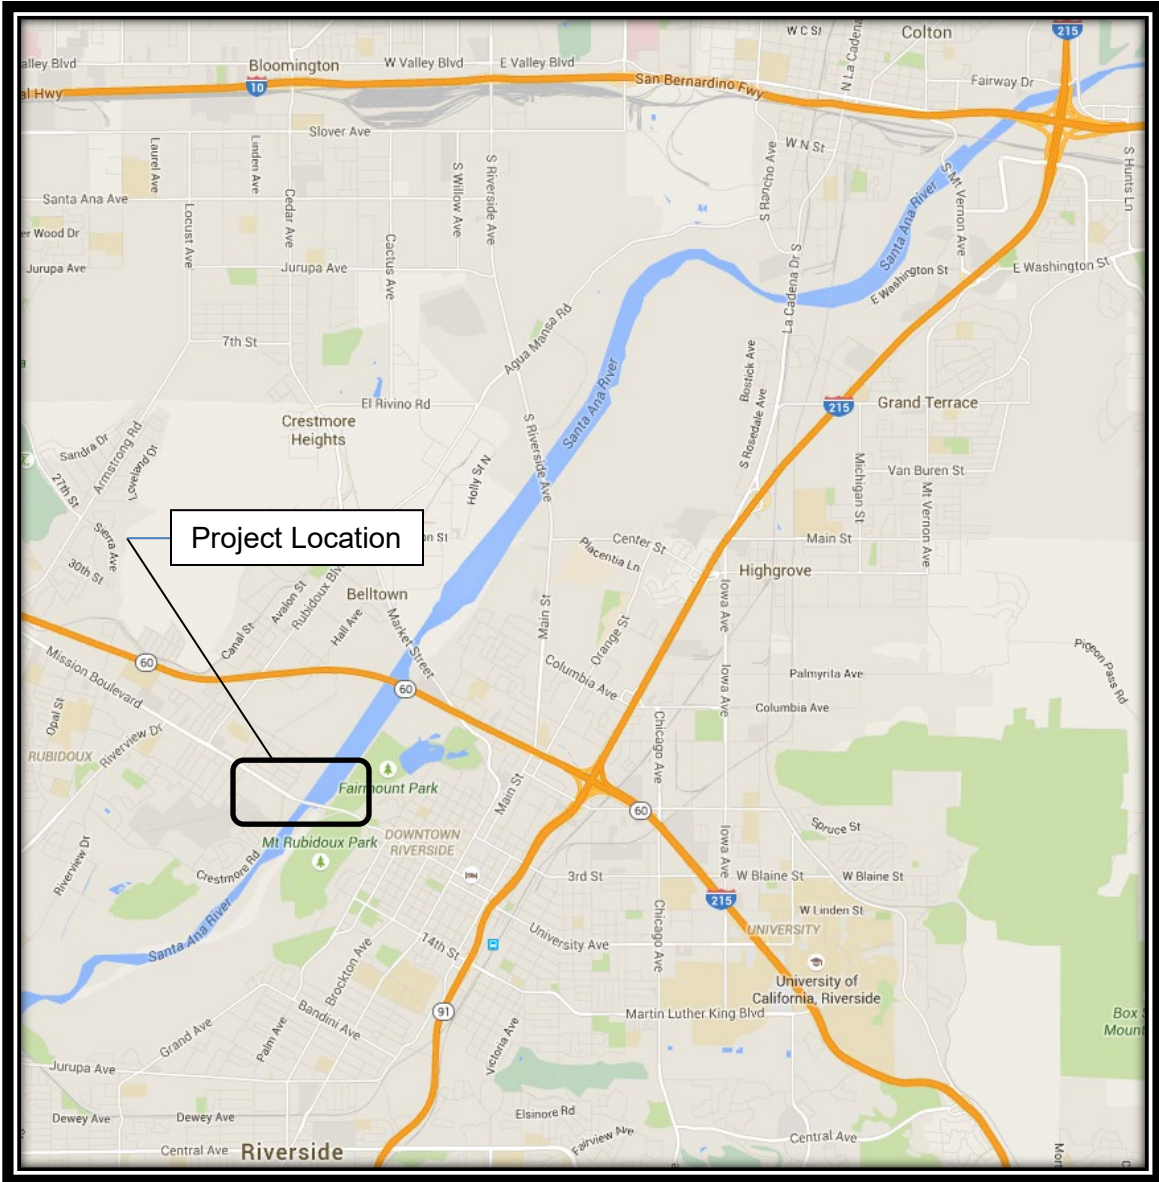

Mission Boulevard Bridge Replacement Project at Santa Ana River

VICINITY MAP