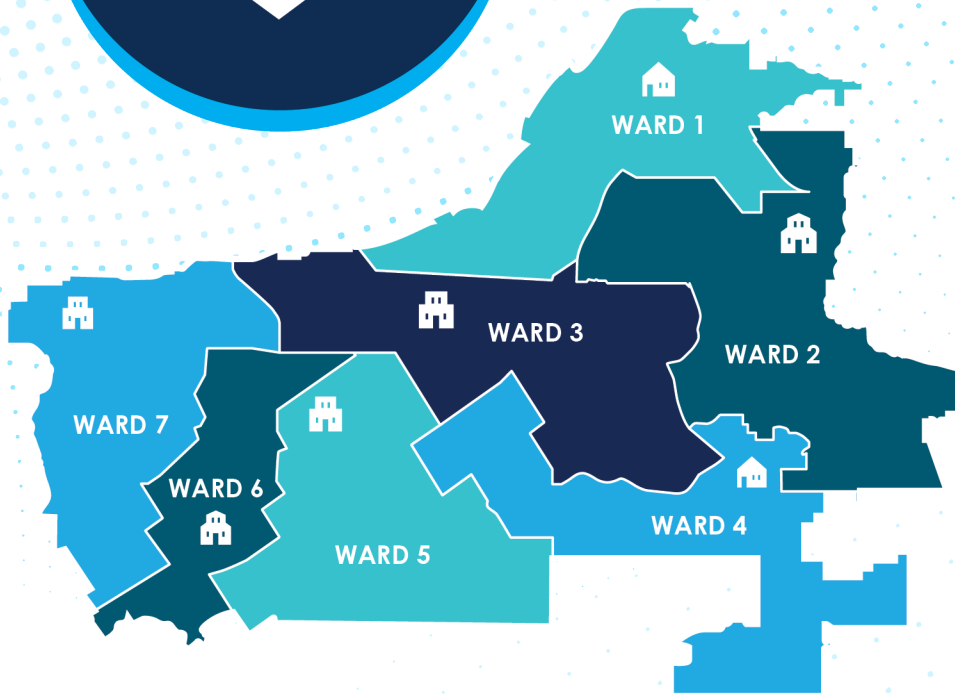

INCIDENT REPORT

MAIN
184
INCIDENTS

WARD 1

SPC JESUS S. DURAN EASTSIDE
43
INCIDENTS

WARD 2

MARCY
15
INCIDENTS

WARD 3

SSGT SALVADOR J. LARA CASA BLANCA
7 INCIDENTS

ORANGE TERRACE
14 INCIDENTS

WARD 4

ARLINGTON
90
INCIDENTS

WARD 5

ARLANZA
13
INCIDENTS

WARD 6

LA SIERRA
18
INCIDENTS

WARD 7

***383 TOTAL INCIDENTS AS OF 12/31/22**

For information and details, visit
RiversideCA.gov/Library