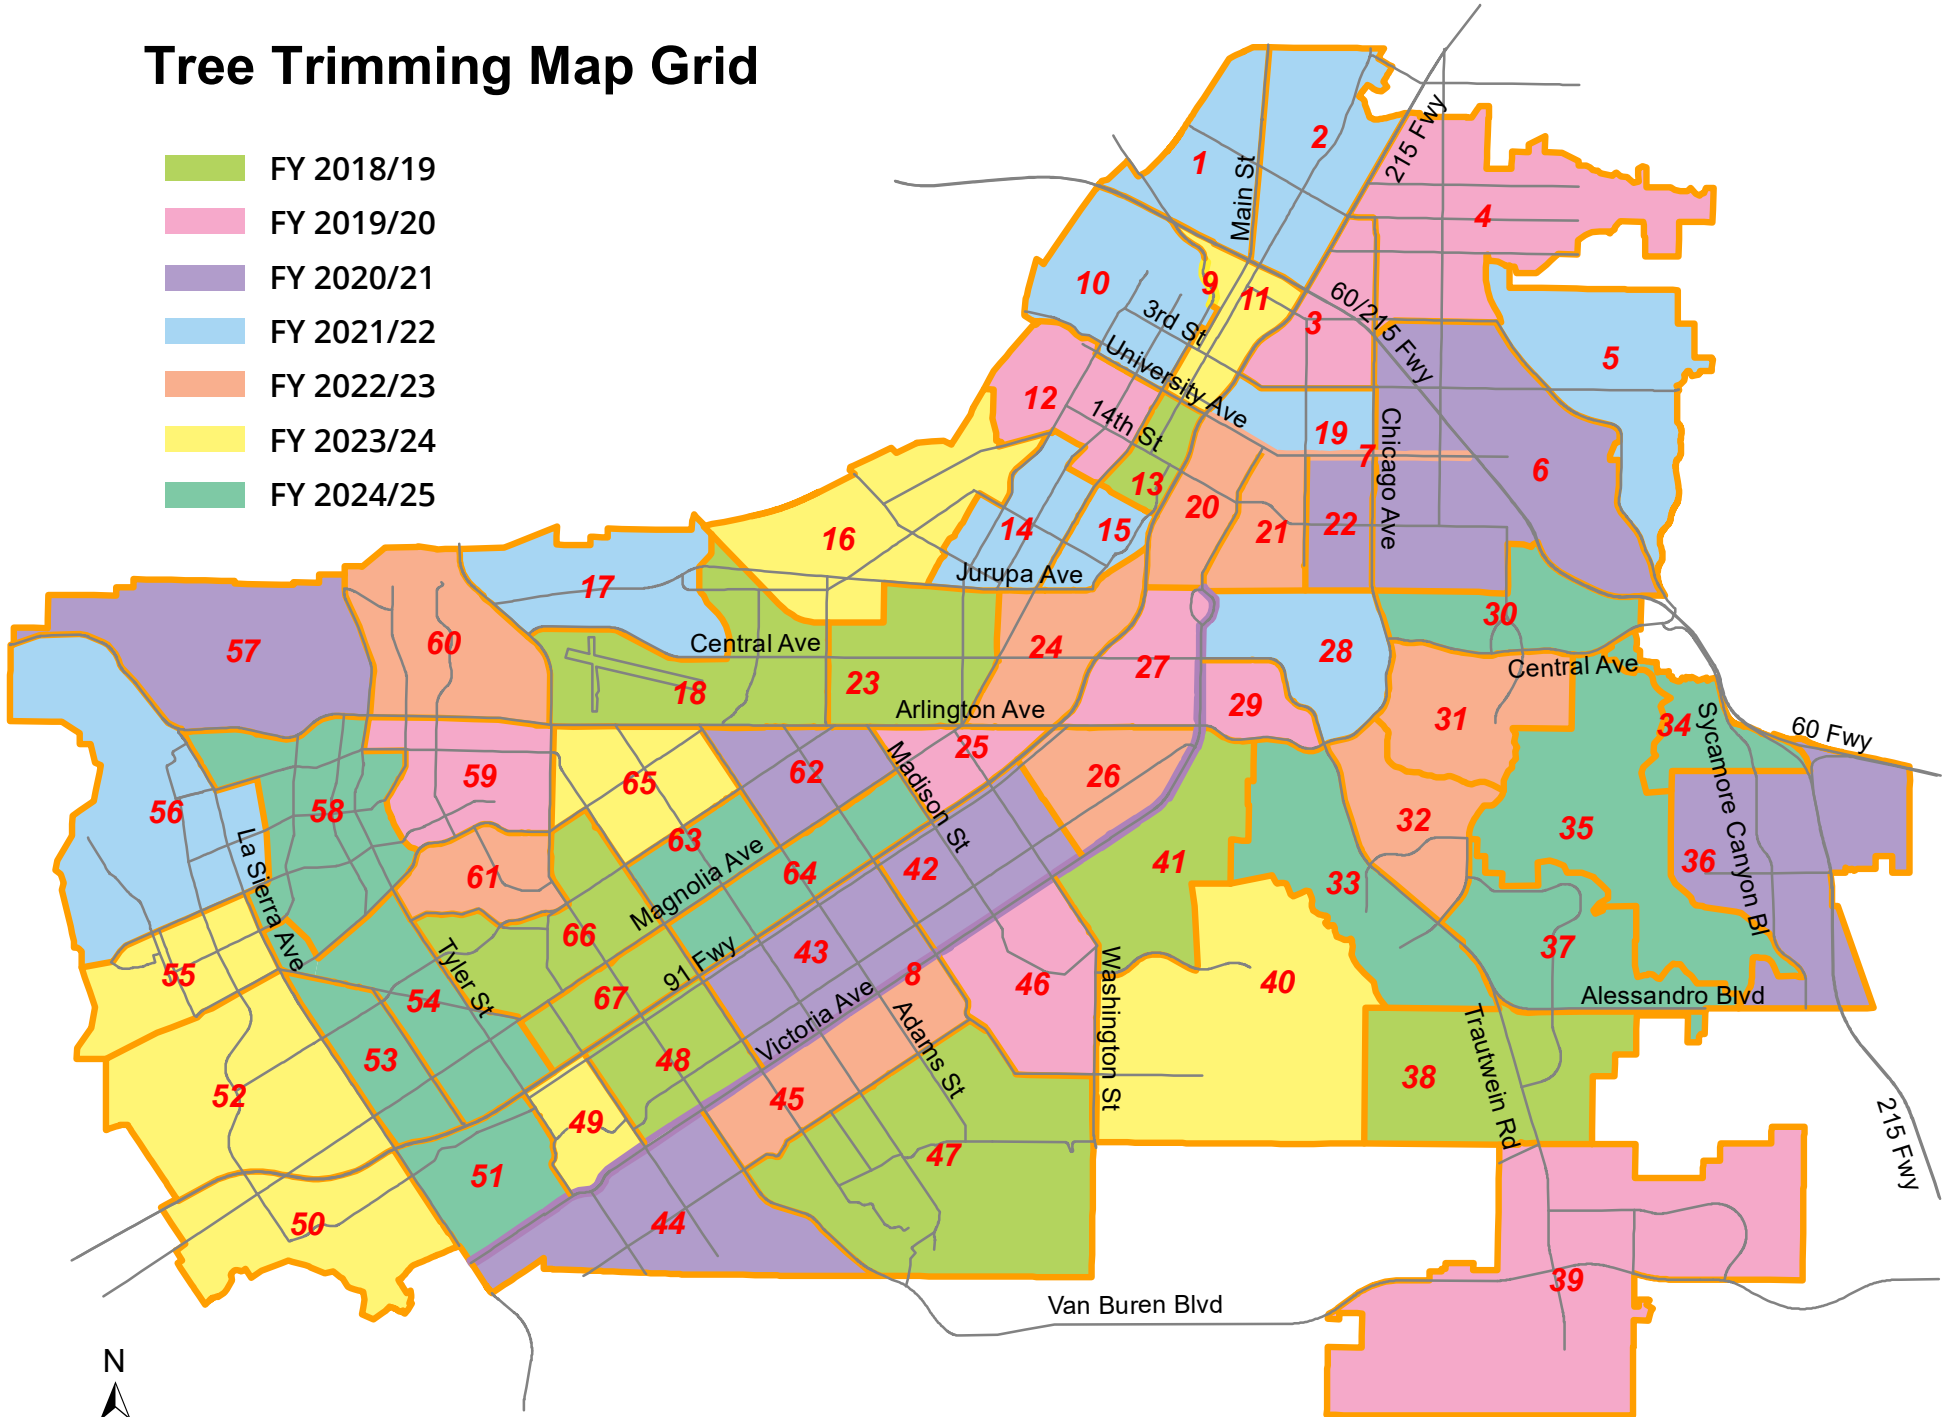

Tree Trimming Map Grid

- FY 2018/19
- FY 2019/20
- FY 2020/21
- FY 2021/22
- FY 2022/23
- FY 2023/24
- FY 2024/25

1 inch = 7,500 feet
Map Produced: 12/21/2012