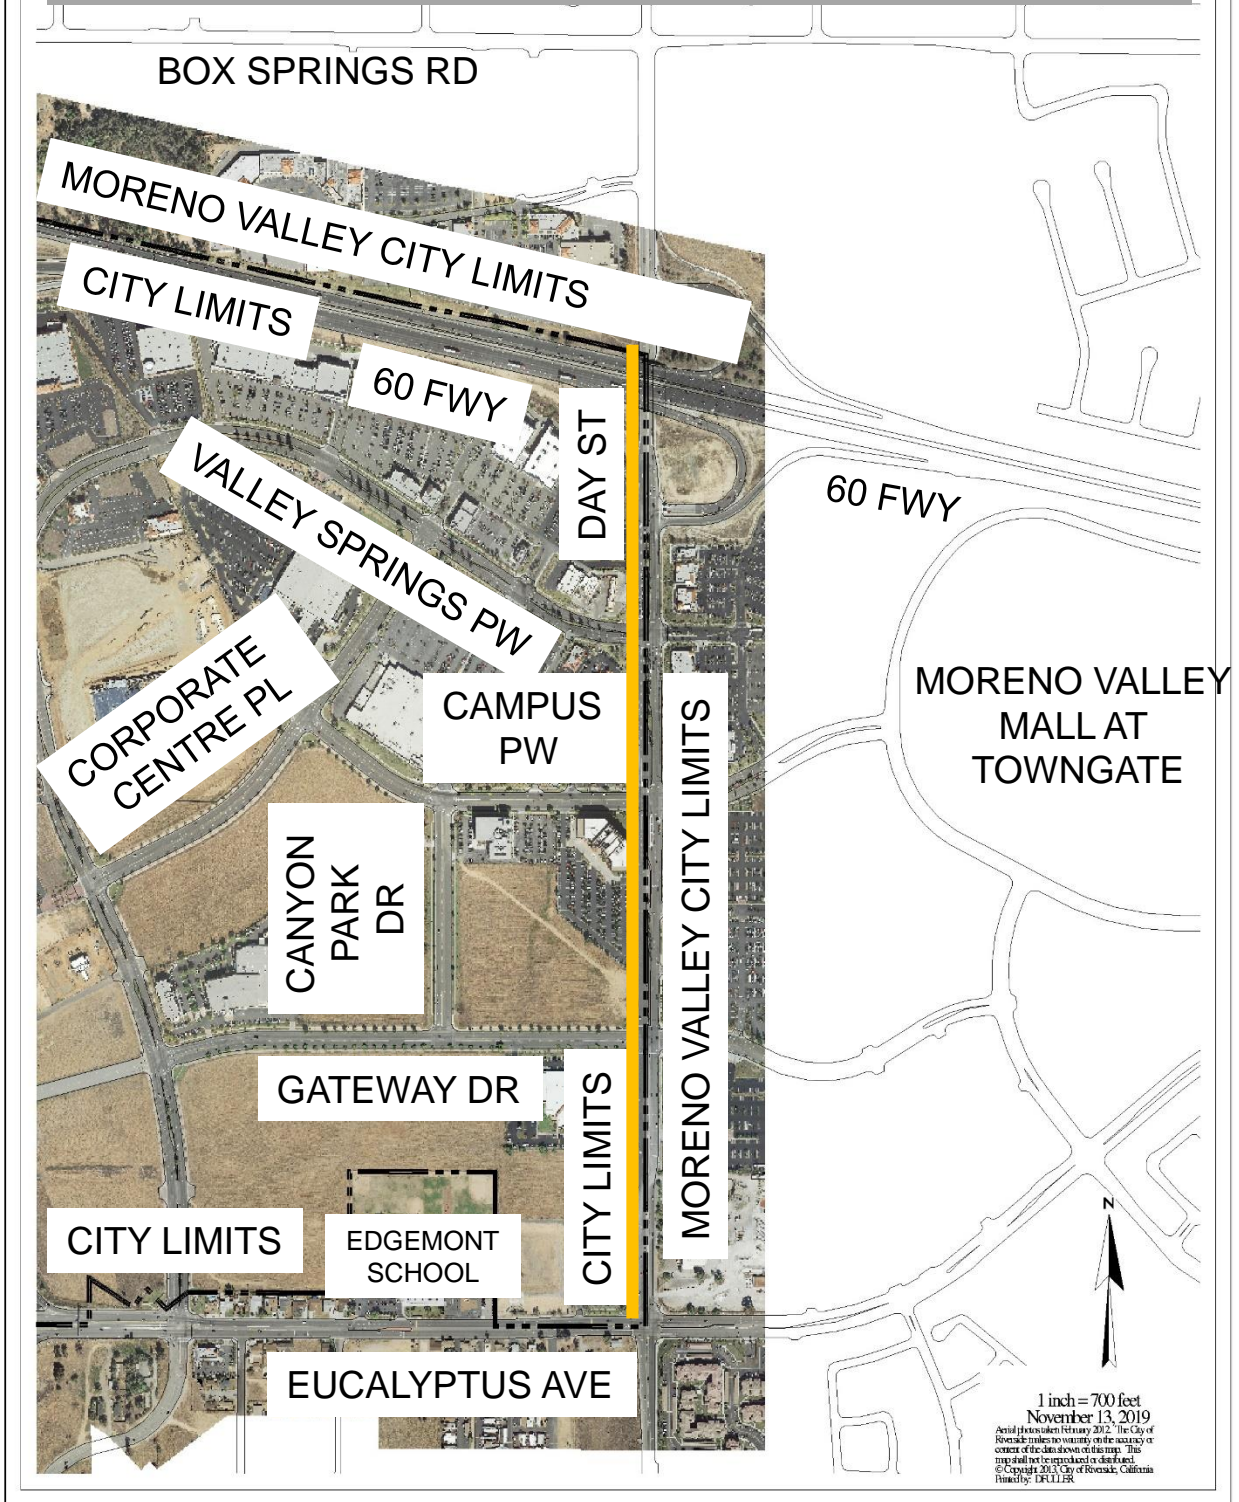

DAY STREET SOUTHBOUND REVISION OF 40 MPH SPEED LIMIT ZONE BOUNDARIES

Change Zone Boundaries from “Box Springs Rd. to Eucalyptus Ave.” to “Northerly City Limits to Eucalyptus Ave.”