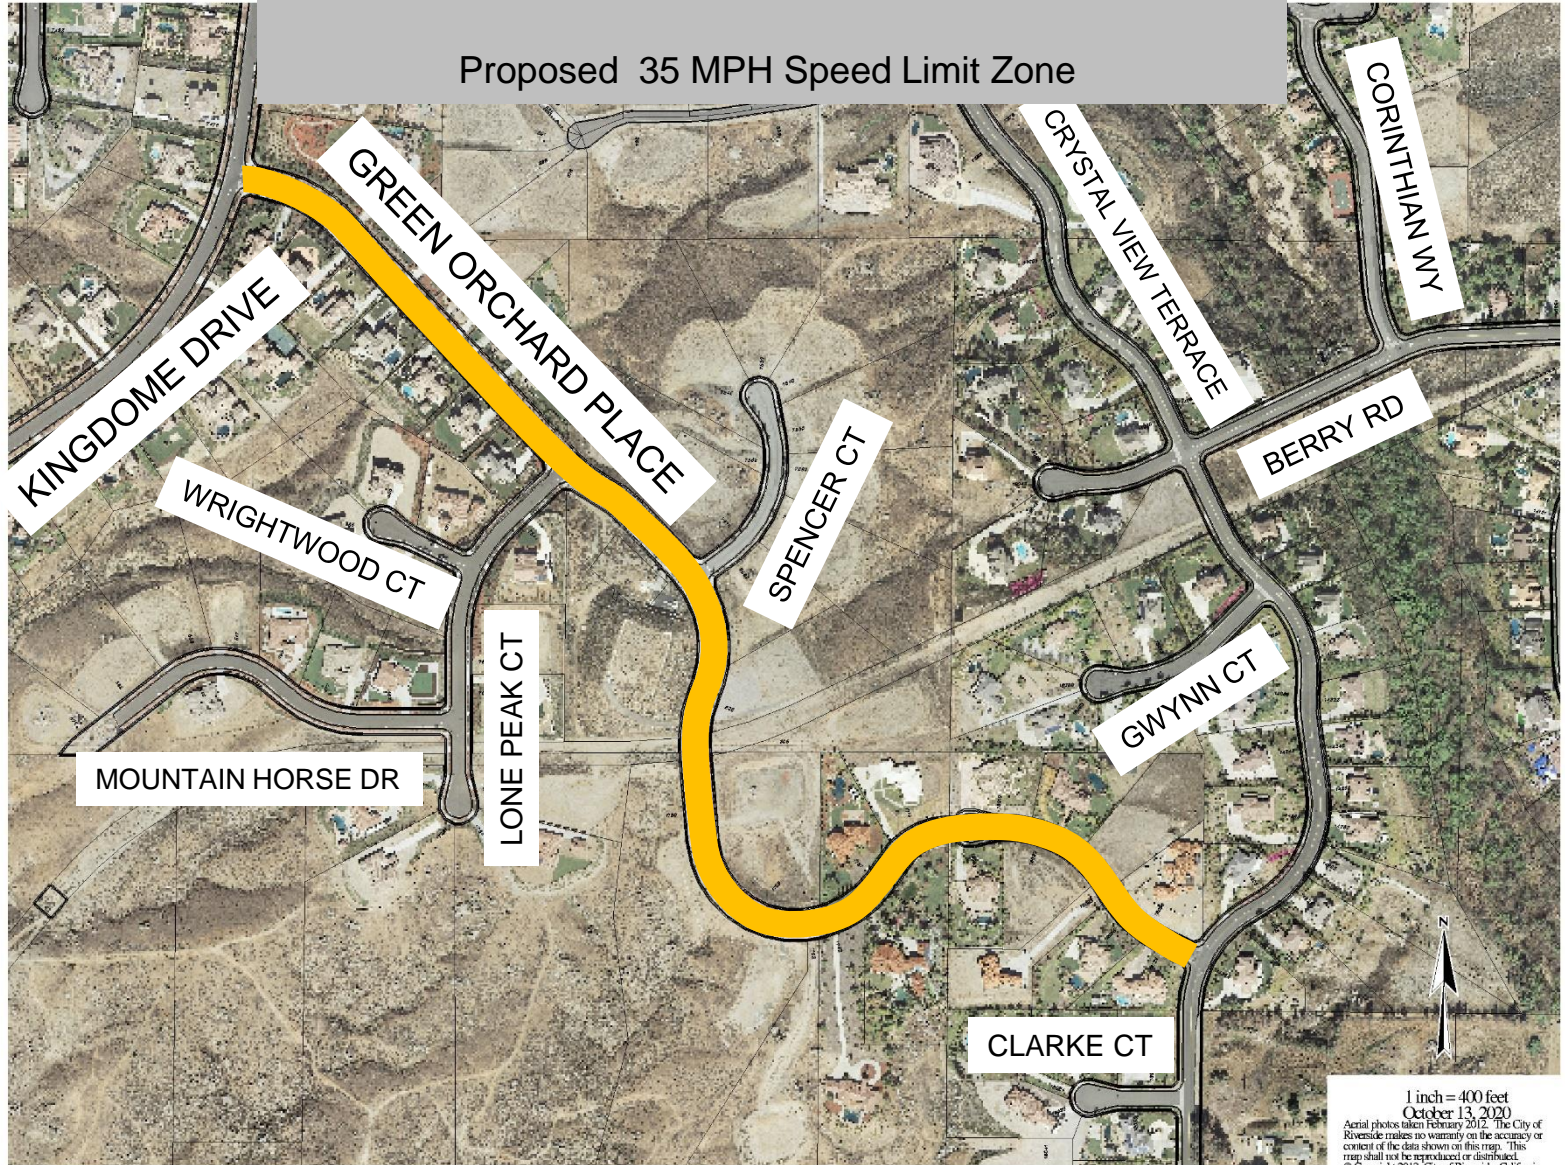

GREEN ORCHARD PLACE
FROM KINGDOME DRIVE TO CRYSTAL VIEW TERRACE

Proposed 35 MPH Speed Limit Zone