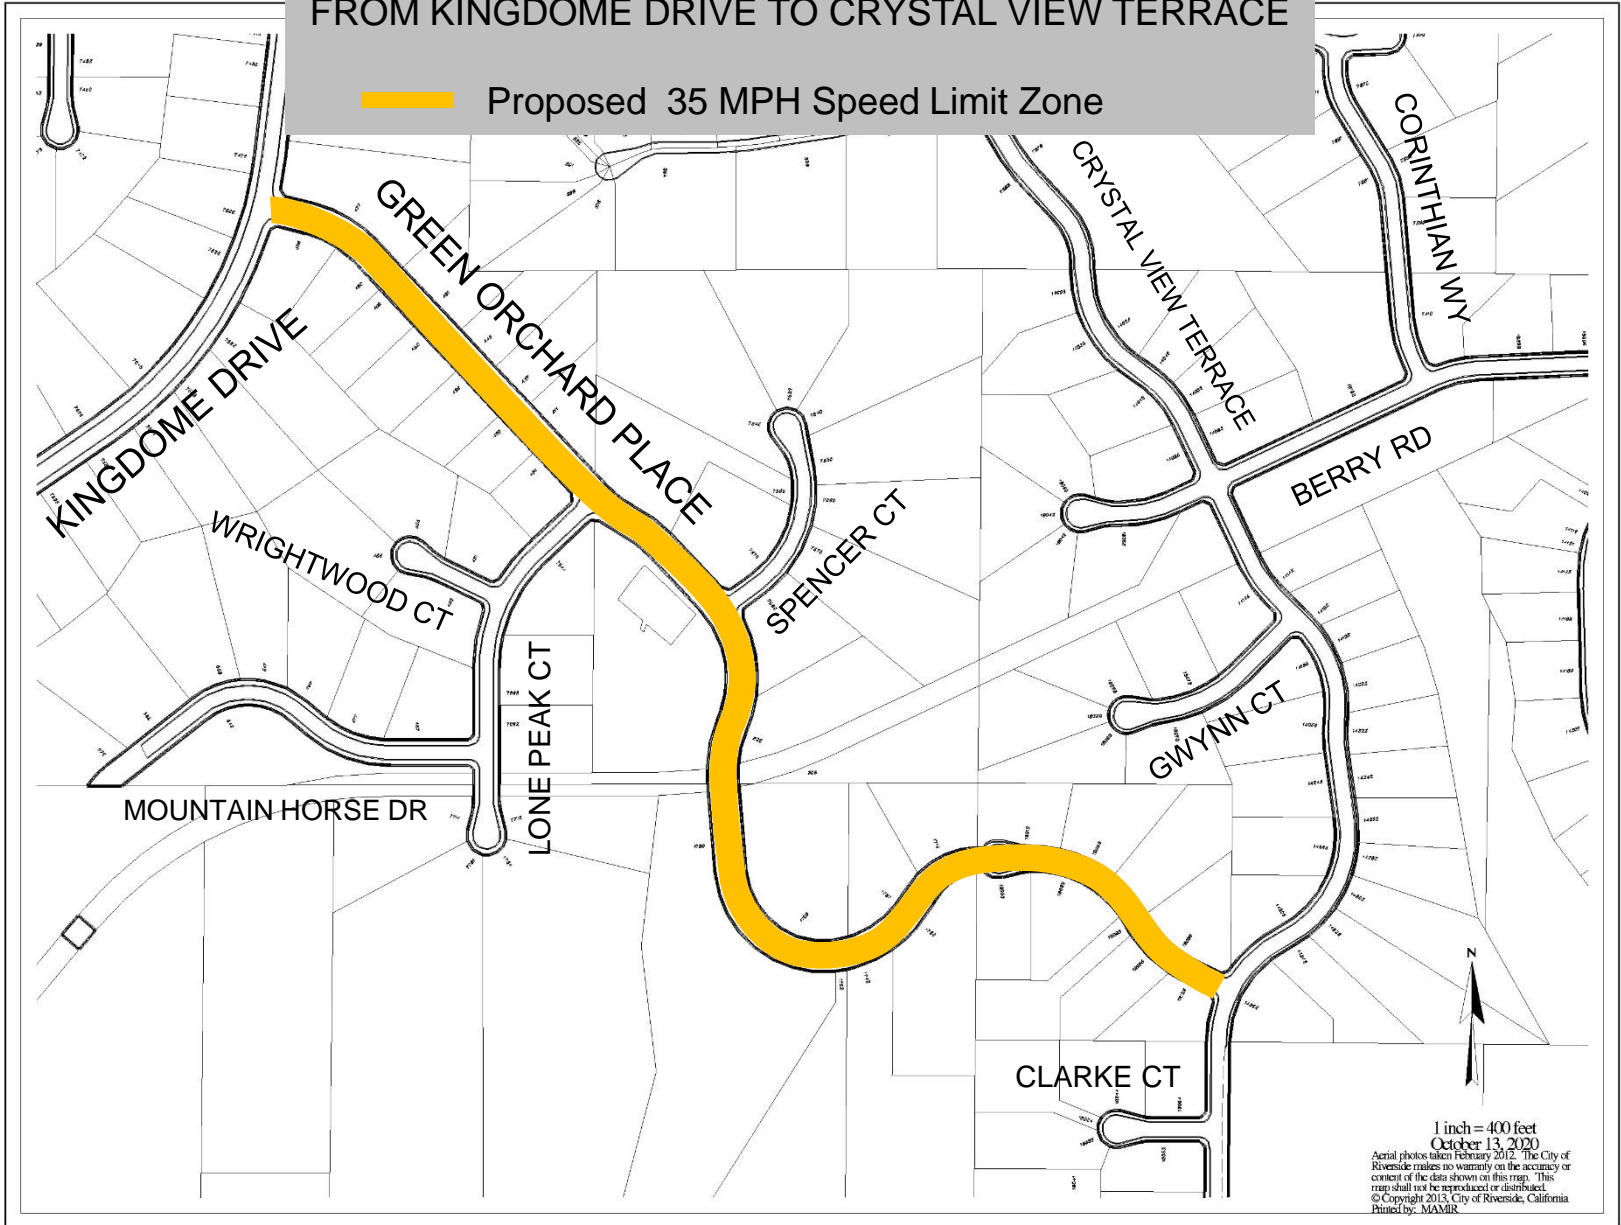

GREEN ORCHARD PLACE FROM KINGDOME DRIVE TO CRYSTAL VIEW TERRACE

Proposed 35 MPH Speed Limit Zone