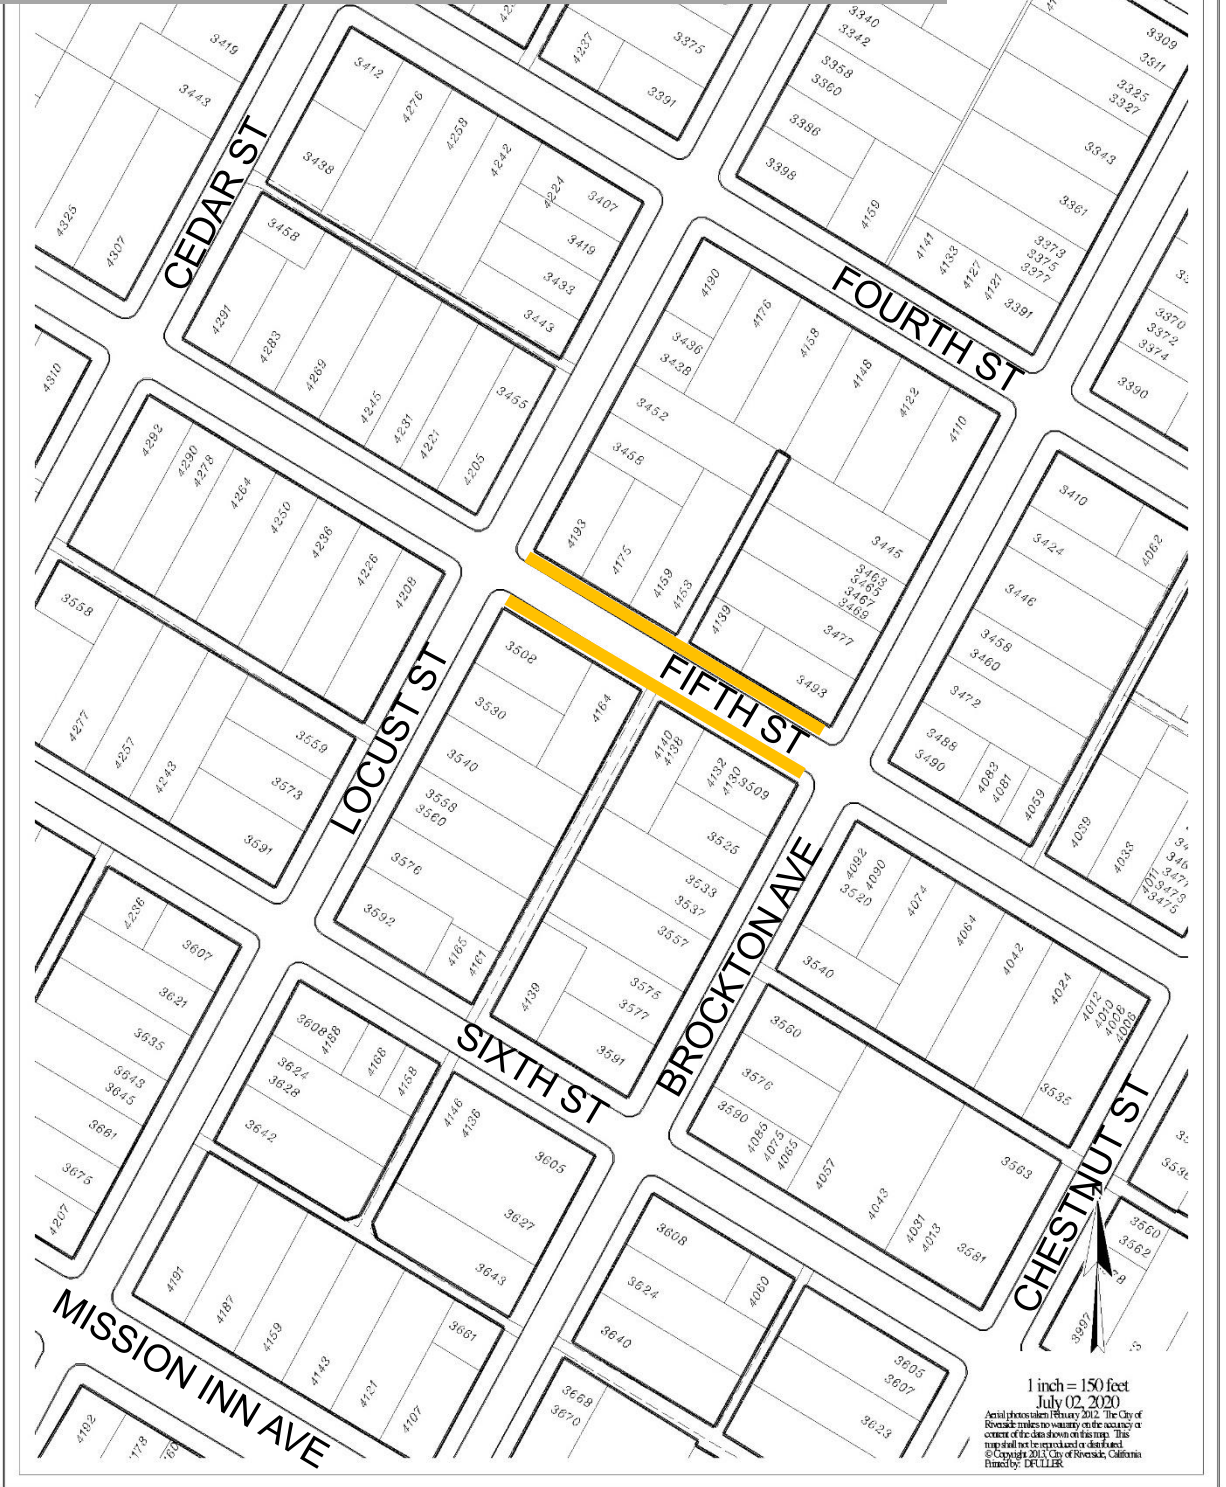

FIFTH STREET BOTH SIDES FROM LOCUST ST TO BROCKTON AVE

Proposed Removal of "2-Hour Parking 9am to 5pm
Monday – Friday except holidays" PPZ