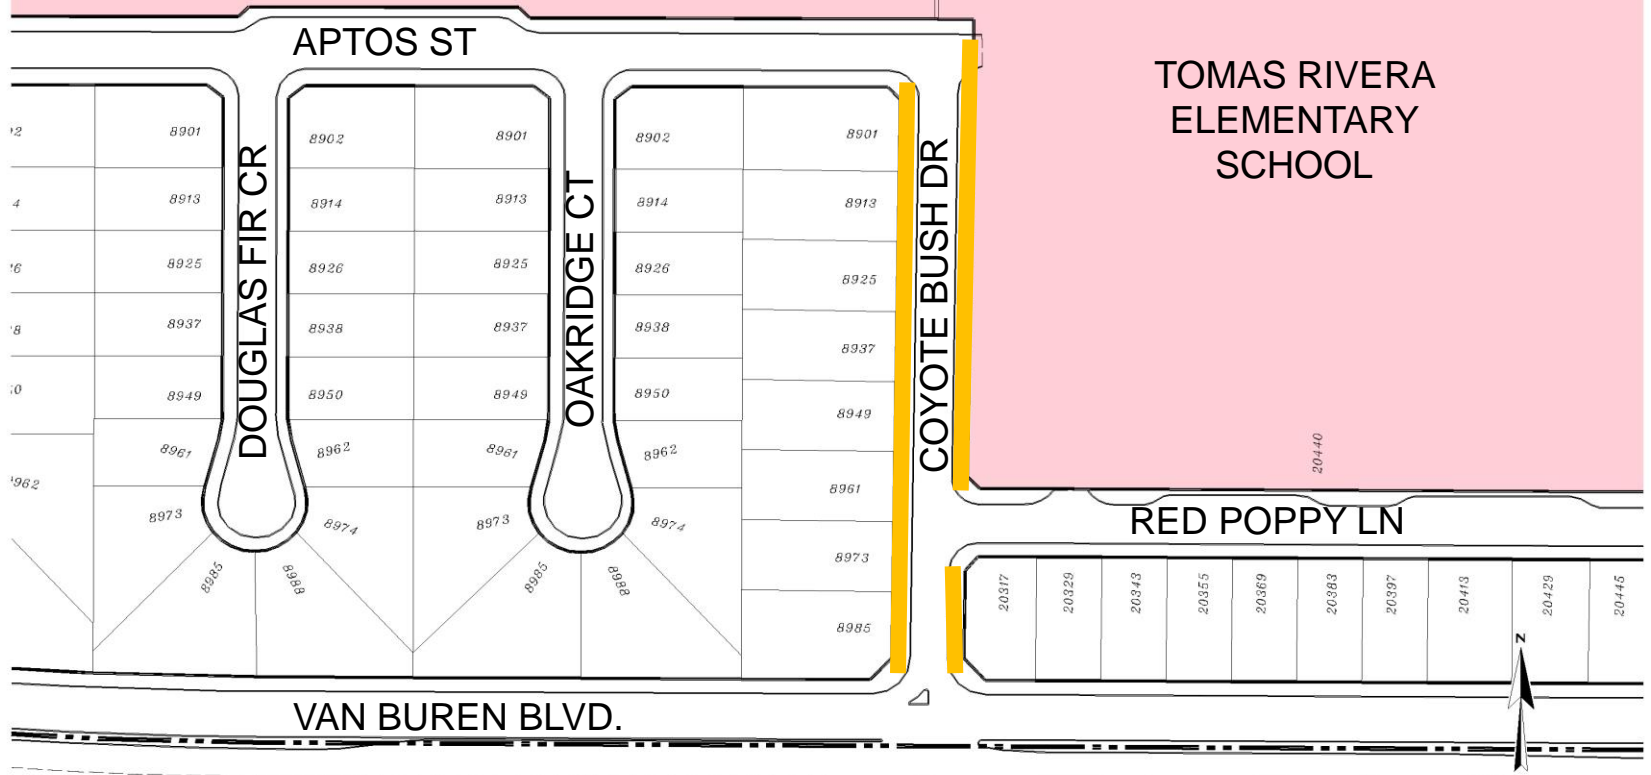

COYOTE BUSH DR
BETWEEN VAN BUREN BLVD. & APTOS ST.

— ESTABLISHMENT OF 5-TON WEIGHT
LIMIT RESTRICTION

AMELIA EARHART
MIDDLE SCHOOL

TOMAS RIVERA
ELEMENTARY
SCHOOL

VAN BUREN BLVD.

RED POPPY LN

MARCH JPA