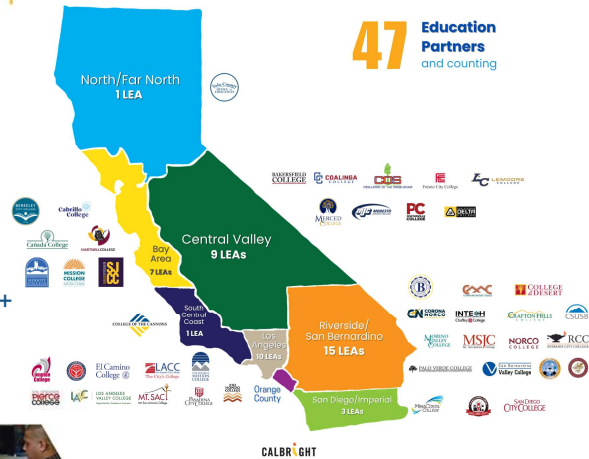

CURRENT INDUSTRY SECTORS