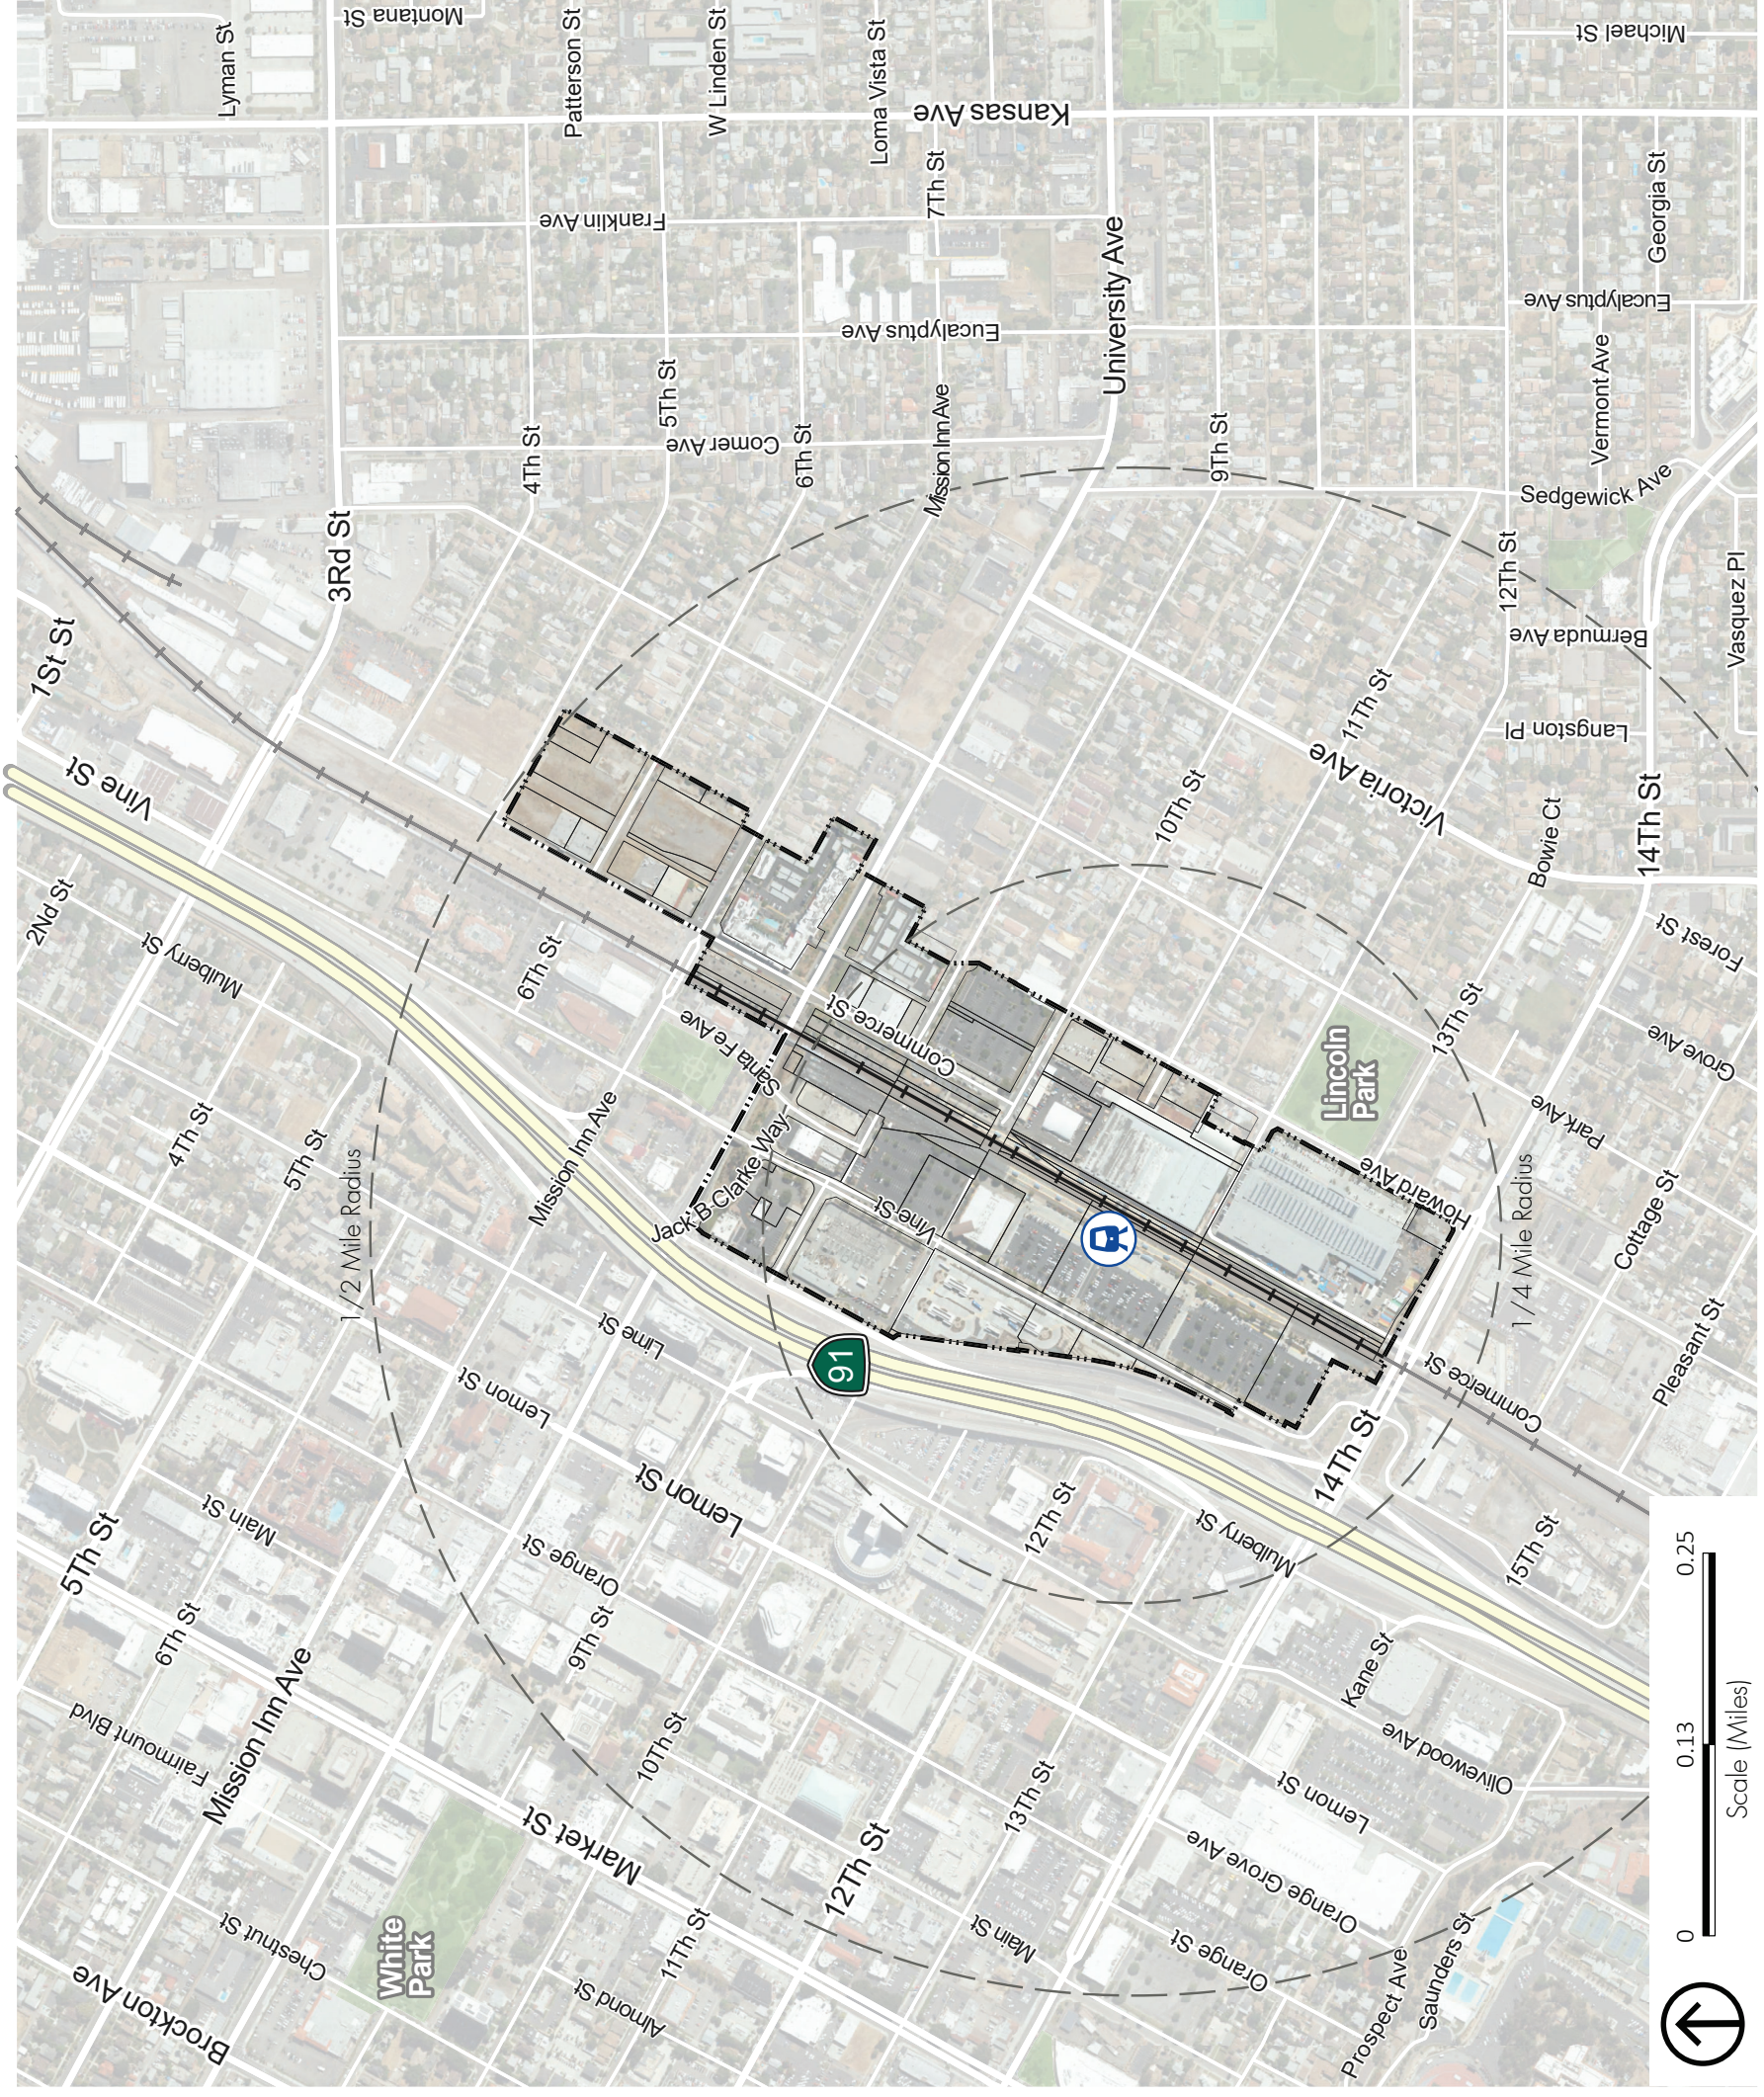

# RIVERSIDE STATION AREA PLAN

CITY OF RIVERSIDE

## LEGEND

-  Riverside Downtown Station Area Plan Boundary
-  Railroad
-  Interstate and Highway
-  Parks and Open Space
-  Downtown Riverside Metrolink Station

## Base Map - Project Area