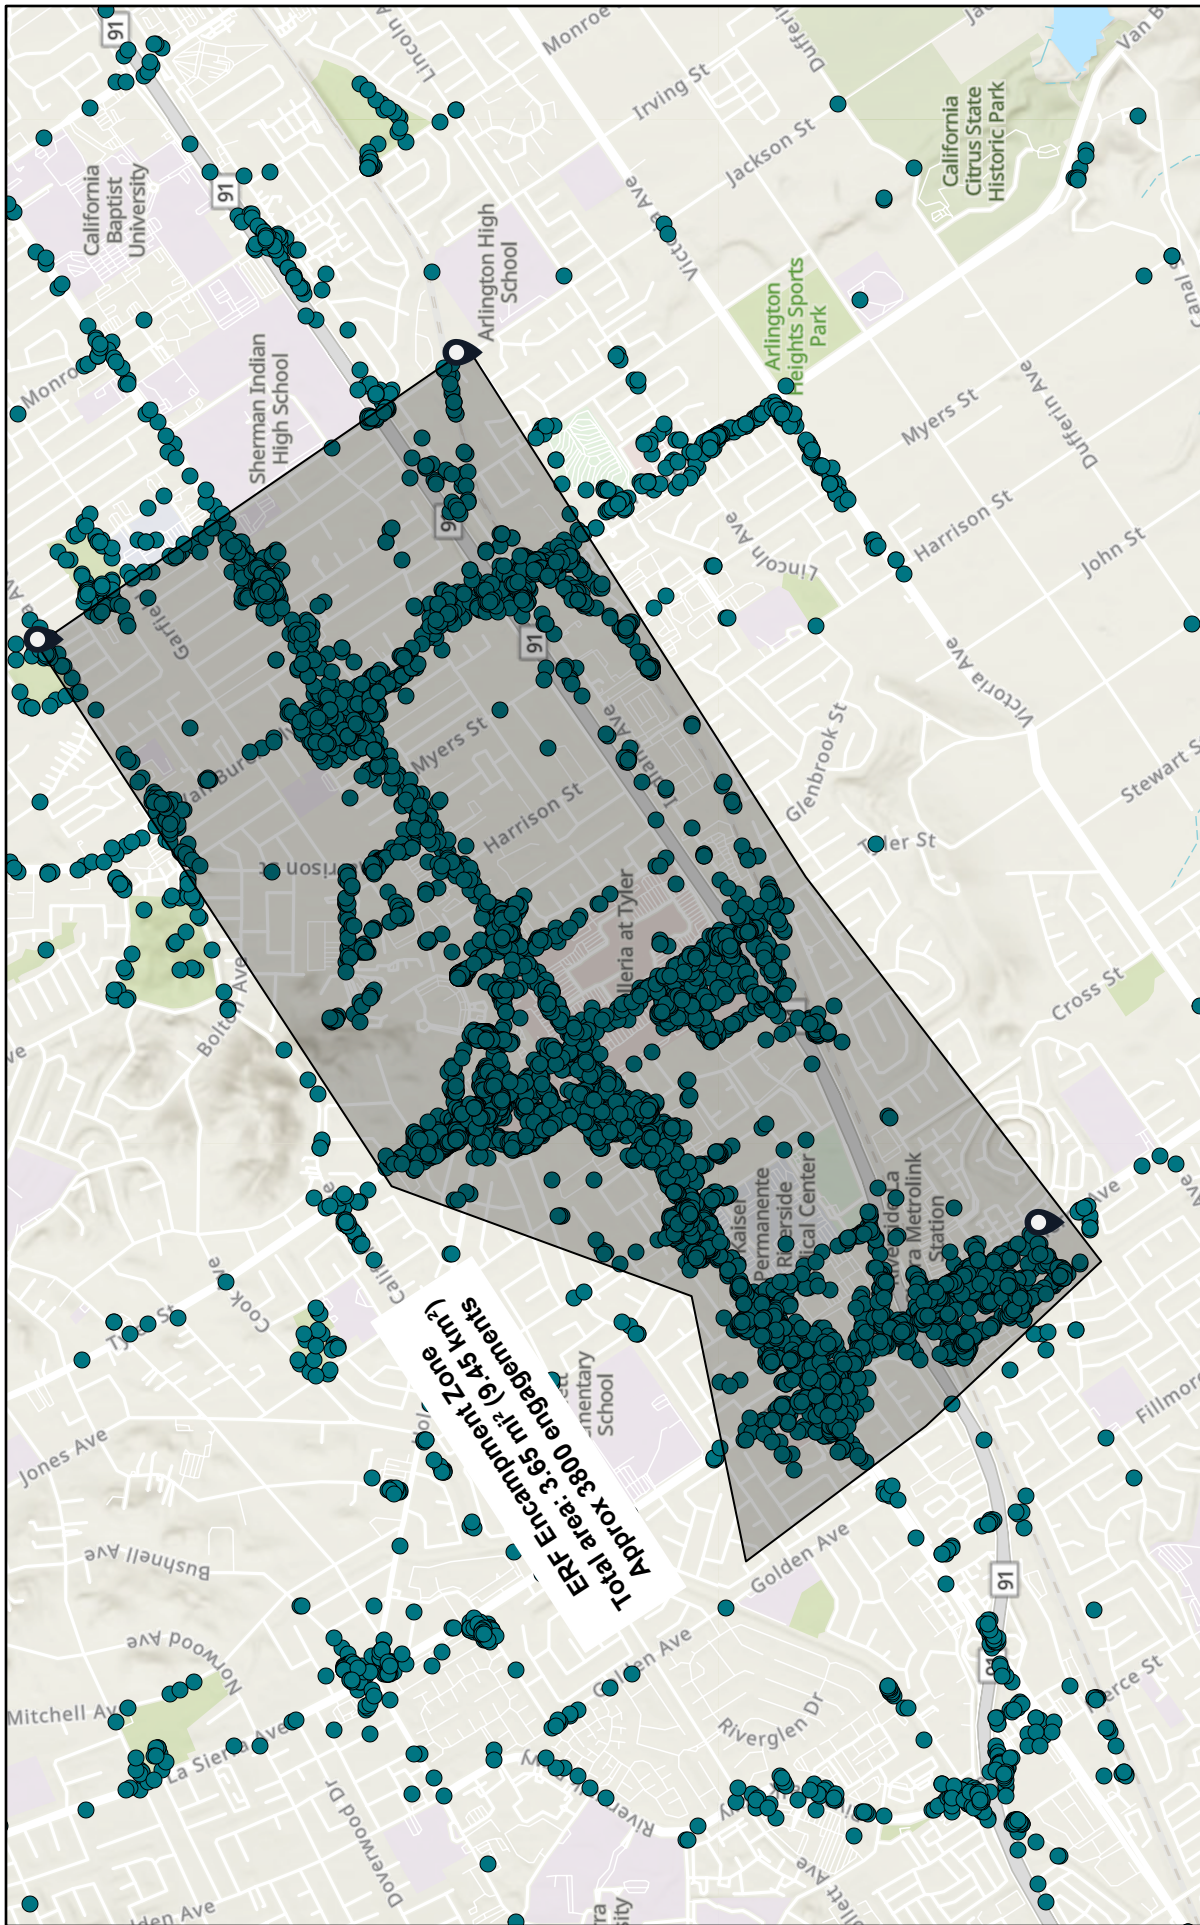

ERF Encampment Zone

4/23/2026

1:36,112

- Homeless Outreach Surveys
- World_Hillshade

Sources: Esri, TomTom, Garmin, FAO, NOAA, USGS, (c) OpenStreetMap contributors, and the GIS User Community, Esri, NASA, NGA, USGS, FEMA