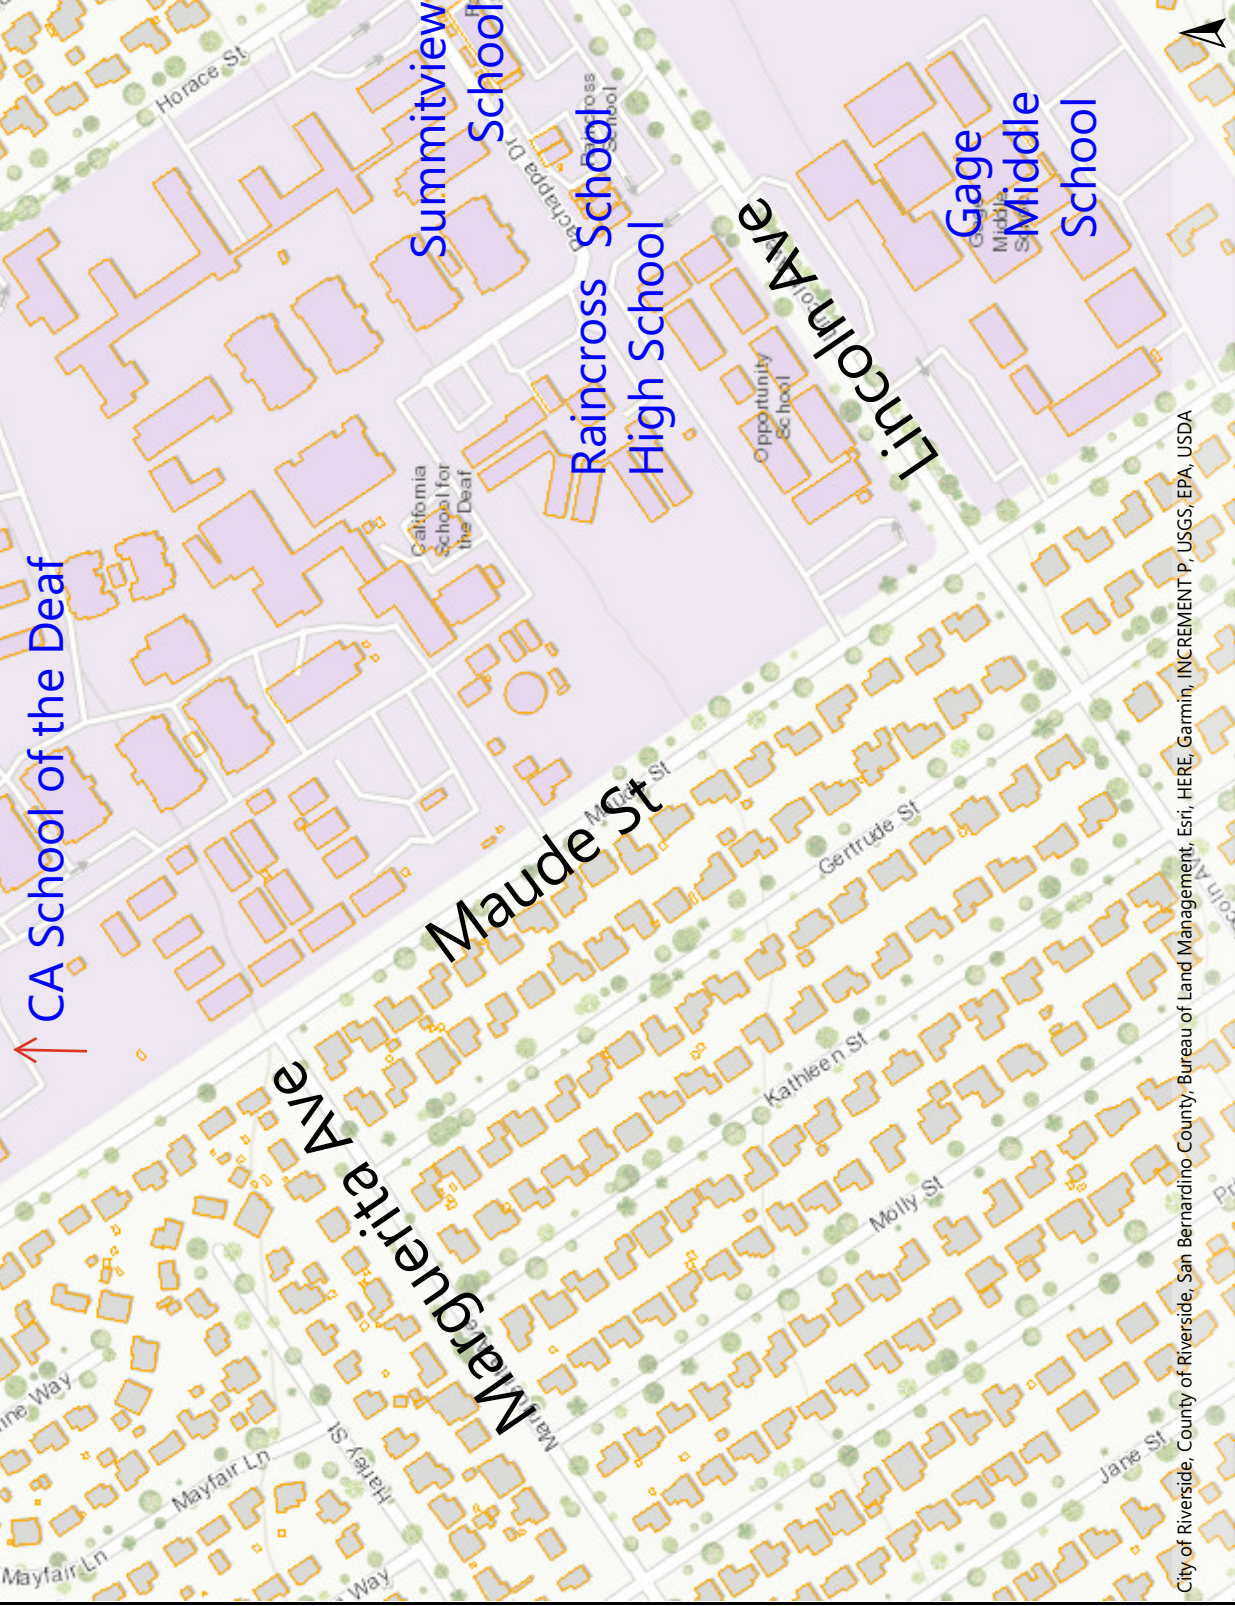

# Maude Street Proposed Speed Humps

This map is a user generated static output from an Internet mapping site and is for reference only. Data layers that appear on this map may or may not be accurate, current, or otherwise reliable.

THIS MAP IS NOT TO BE USED FOR NAVIGATION

## Legend

Administrative Boundary

City Boundary

Planimetric

Buildings

# LOCATION MAP