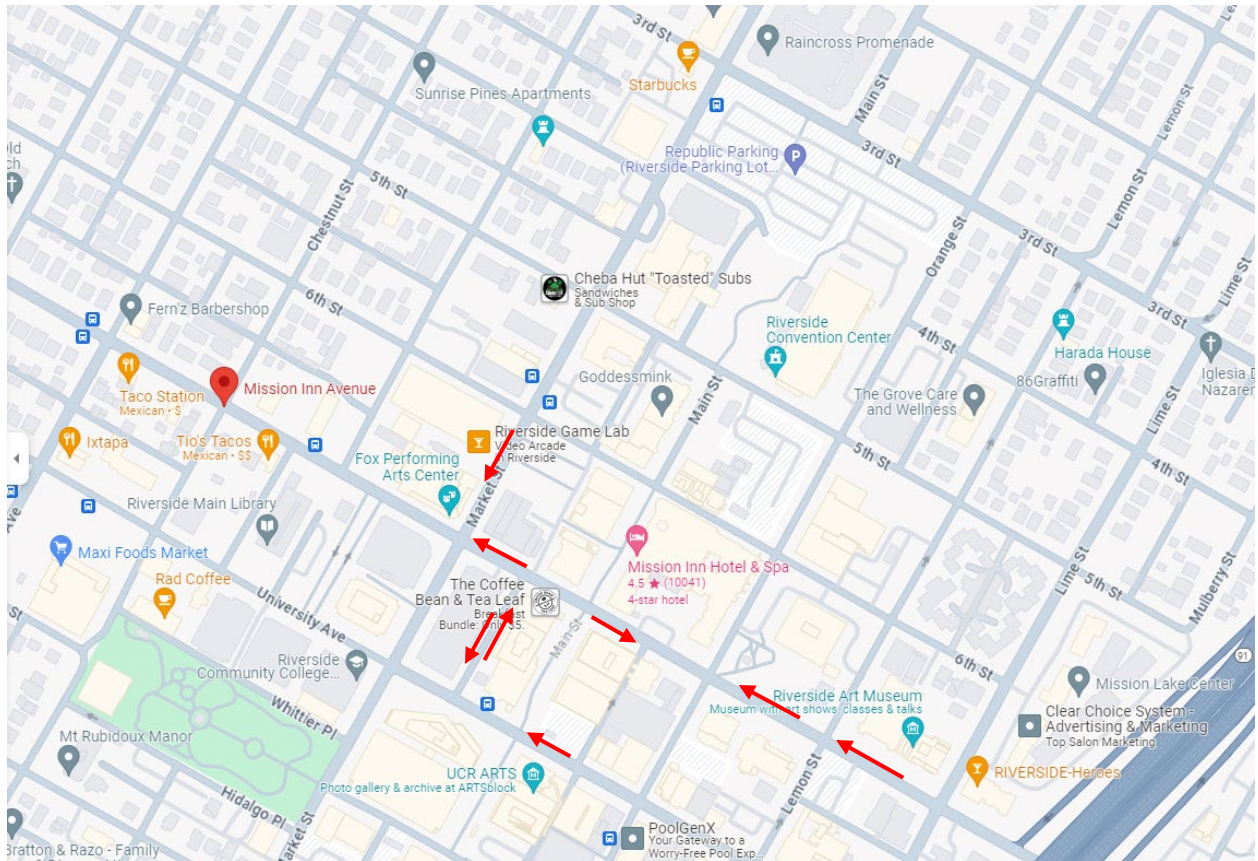

Potential Valet Parking Sites – Downtown Riverside

1. Southbound Market Street (serving the Fox Entertainment Plaza) – Thursday to Sunday and Special Events
2. Westbound Mission Inn Avenue (serving the RMA) – Special Events Only
3. Westbound Mission Inn Avenue (serving the Cheech) – Special Events Only
4. Westbound Mission Inn Avenue (serving the Mark) – Thursday to Sunday and Special Events
5. Eastbound Mission Inn Avenue (serving Mario's) – Thursday to Sunday and Special Events
6. Westbound University Avenue (serving Fuego Hibachi) – Thursday to Sunday and Special Events
7. Northbound Alleyway between Garage 3/Cal Tower (serving downtown) – Everyday?
8. Southbound Alleyway between Garage 3/Cal Tower (serving downtown) – Everyday?