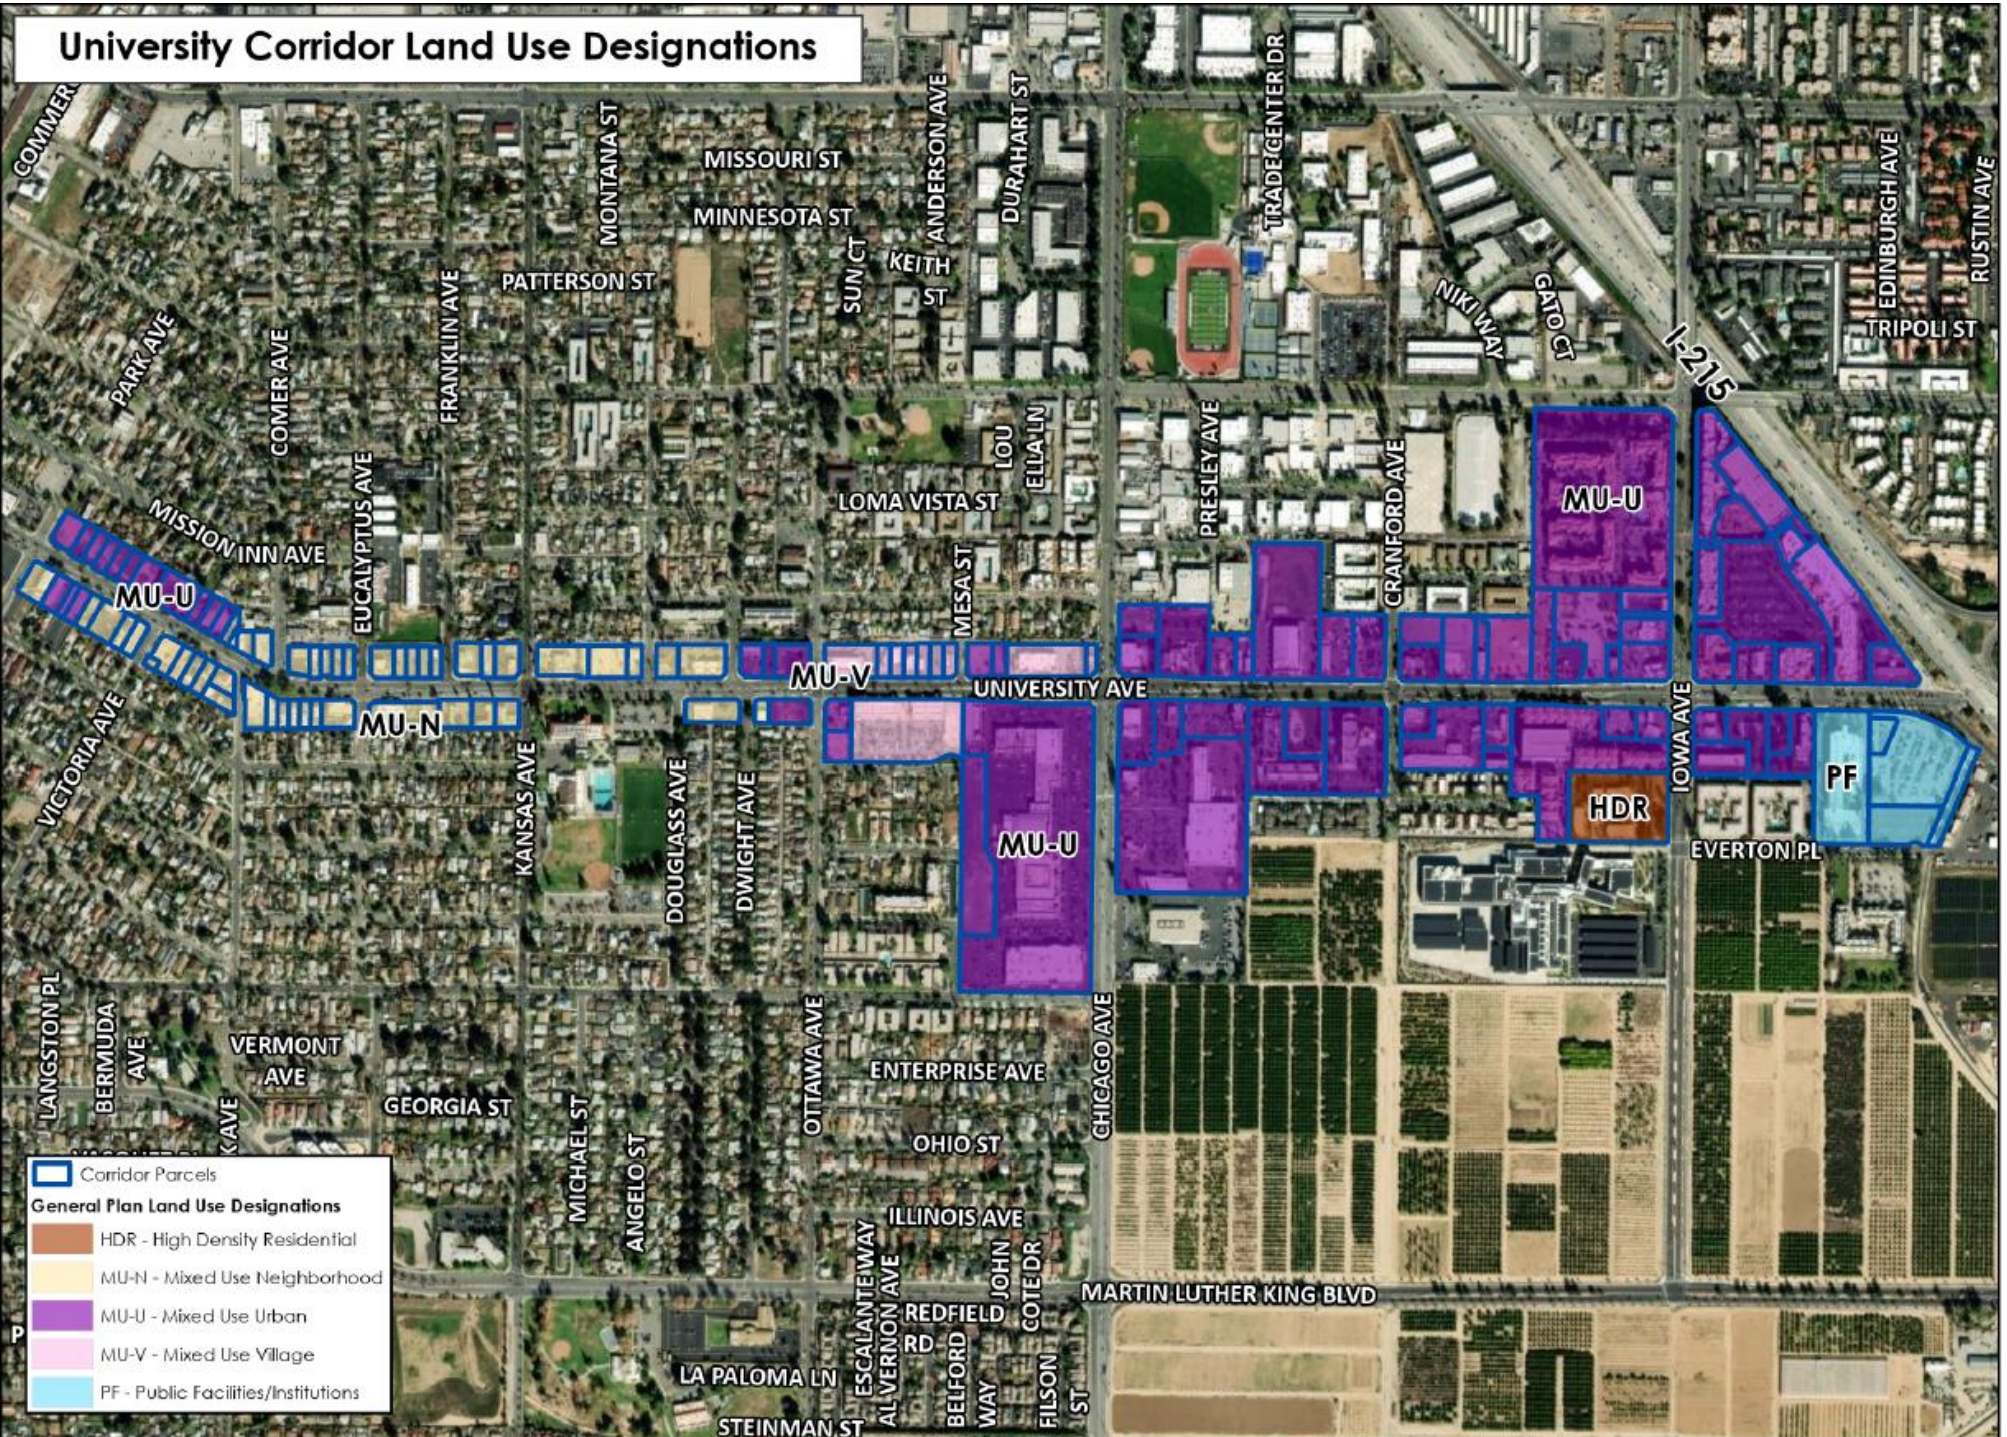

# University Corridor Land Use Designations

-  Corridor Parcels
- General Plan Land Use Designations**
-  HDR - High Density Residential
-  MU-N - Mixed Use Neighborhood
-  MU-U - Mixed Use Urban
-  MU-V - Mixed Use Village
-  PF - Public Facilities/Institutions