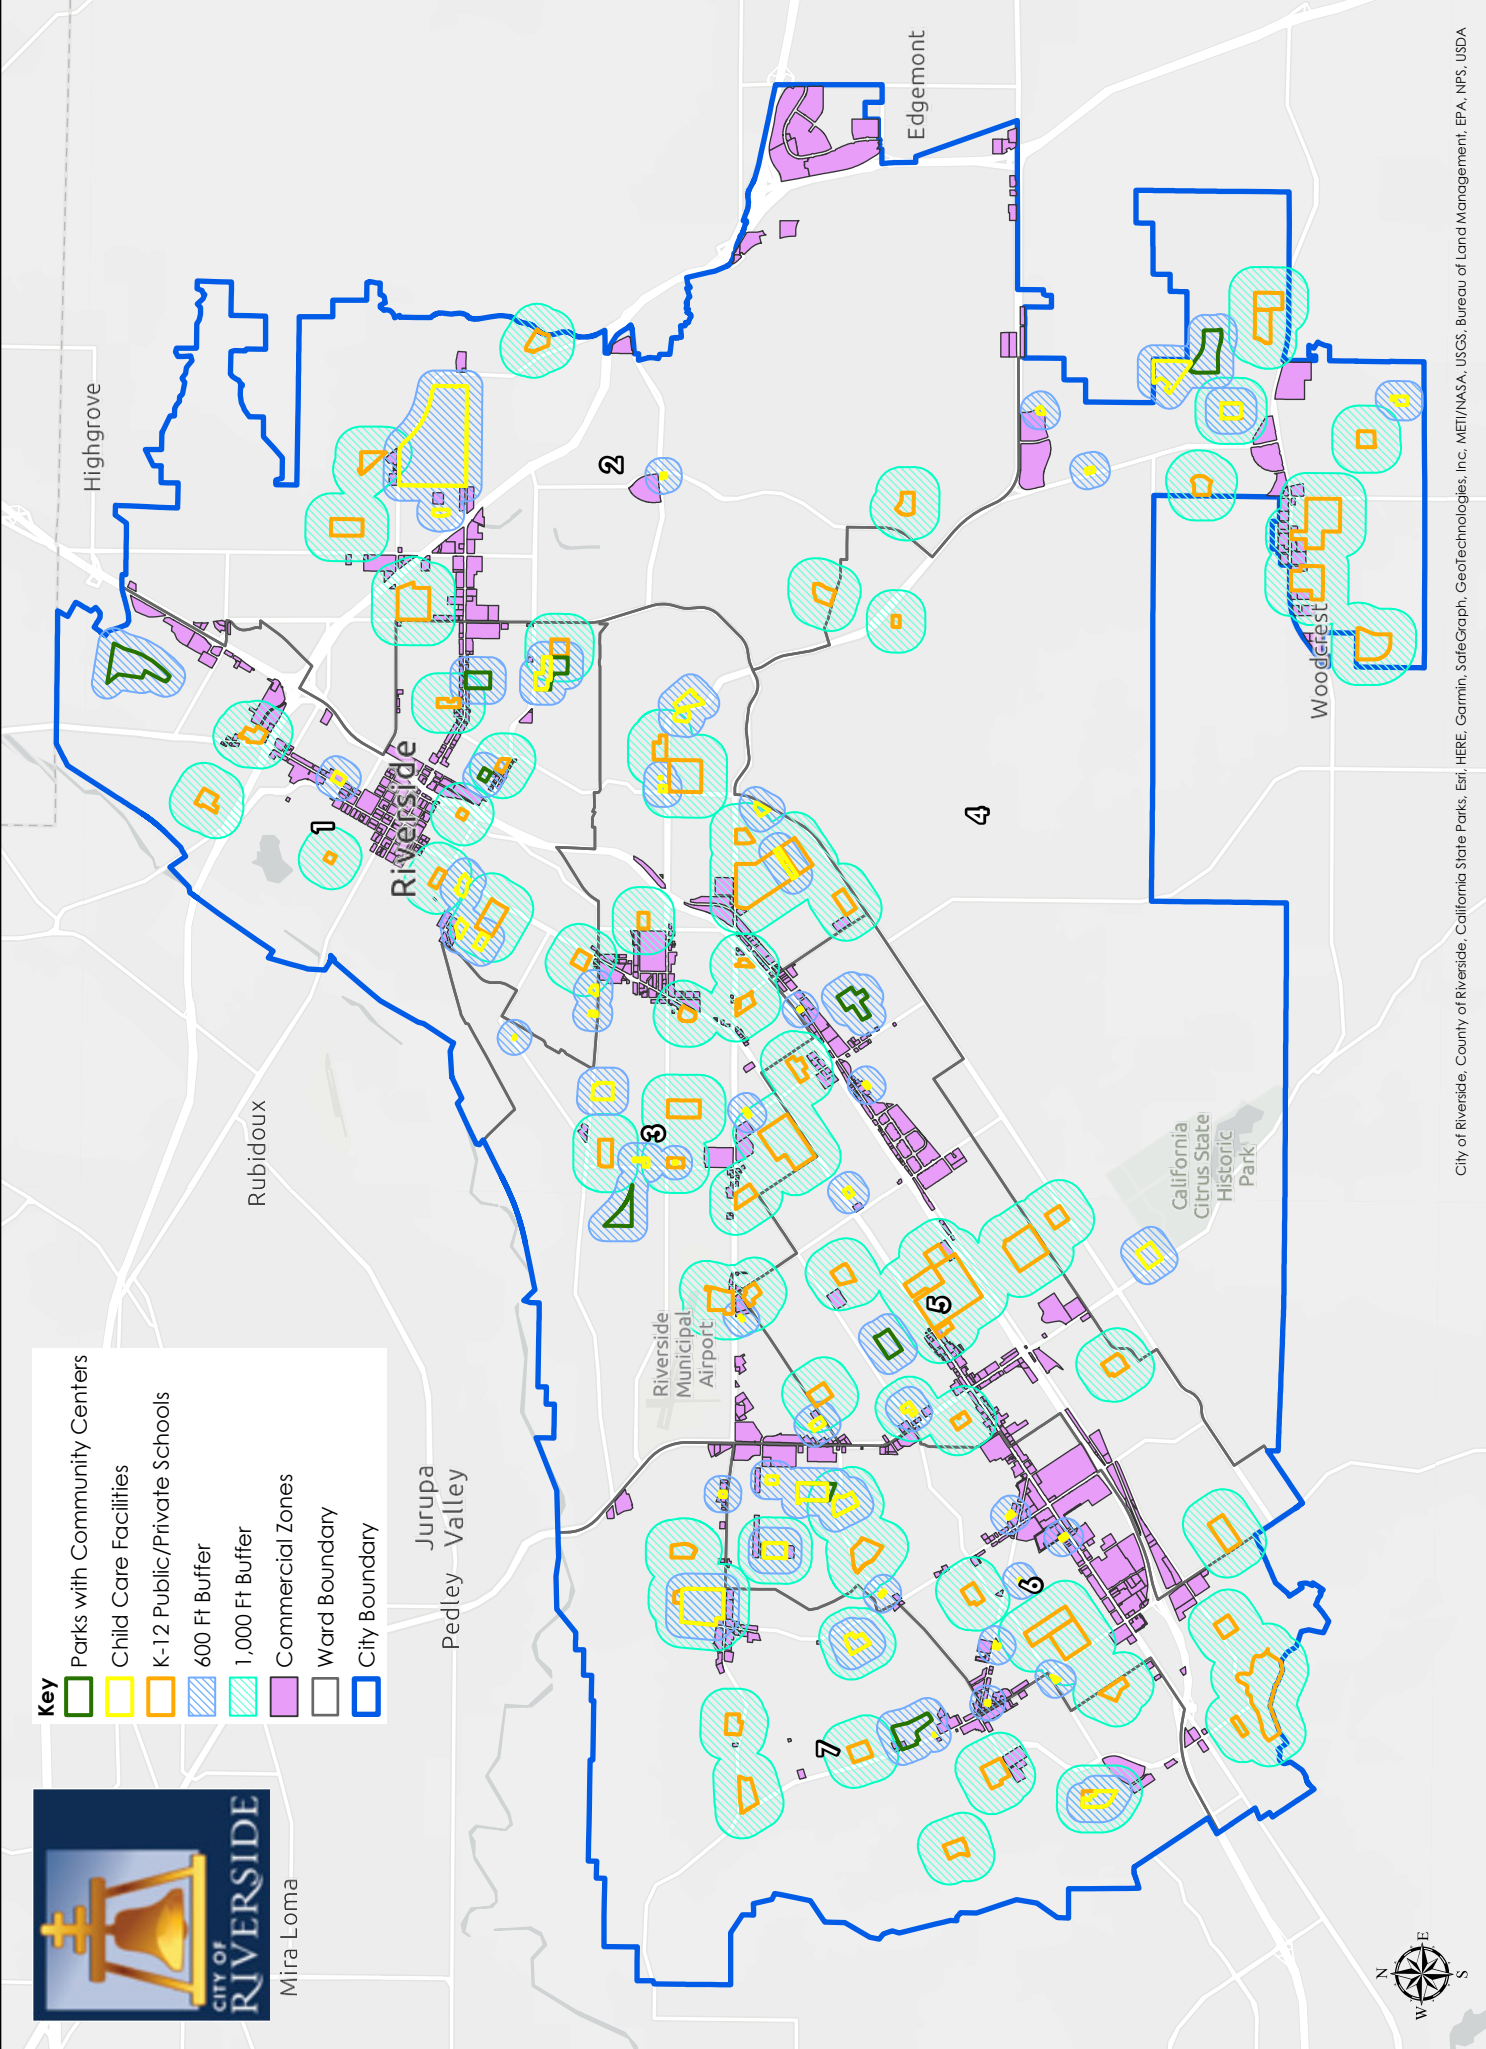

Mira Loma

- Key**
- Parks with Community Centers
  - Child Care Facilities
  - K-12 Public/Private Schools
  - 600 Ft Buffer
  - 1,000 Ft Buffer
  - Commercial Zones
  - Ward Boundary
  - City Boundary

City of Riverside, County of Riverside, California State Parks, Esri, HERE, Garmin, SafeGraph, Geotechnologies, Inc., MET/NASA, USGS, Bureau of Land Management, EPA, NPS, USDA