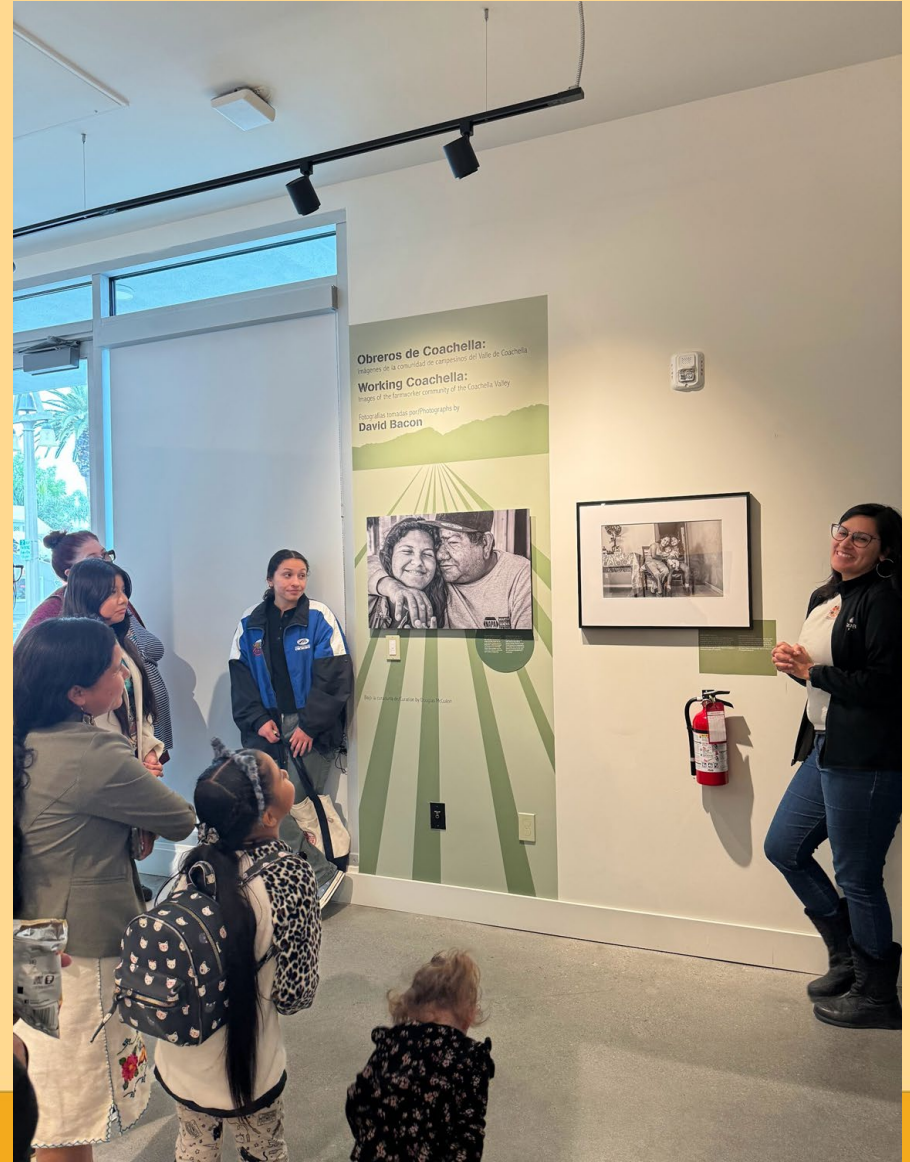

Civil Rights Institute of Inland Southern California

Sabrina Gonzalez

Inaugural Executive Director

Mission Heritage Plaza Mixed Use Project with partners

THANK YOU to the City of Riverside Human Relations Commission!

A Living Enterprise Based in History

2024 and Beyond