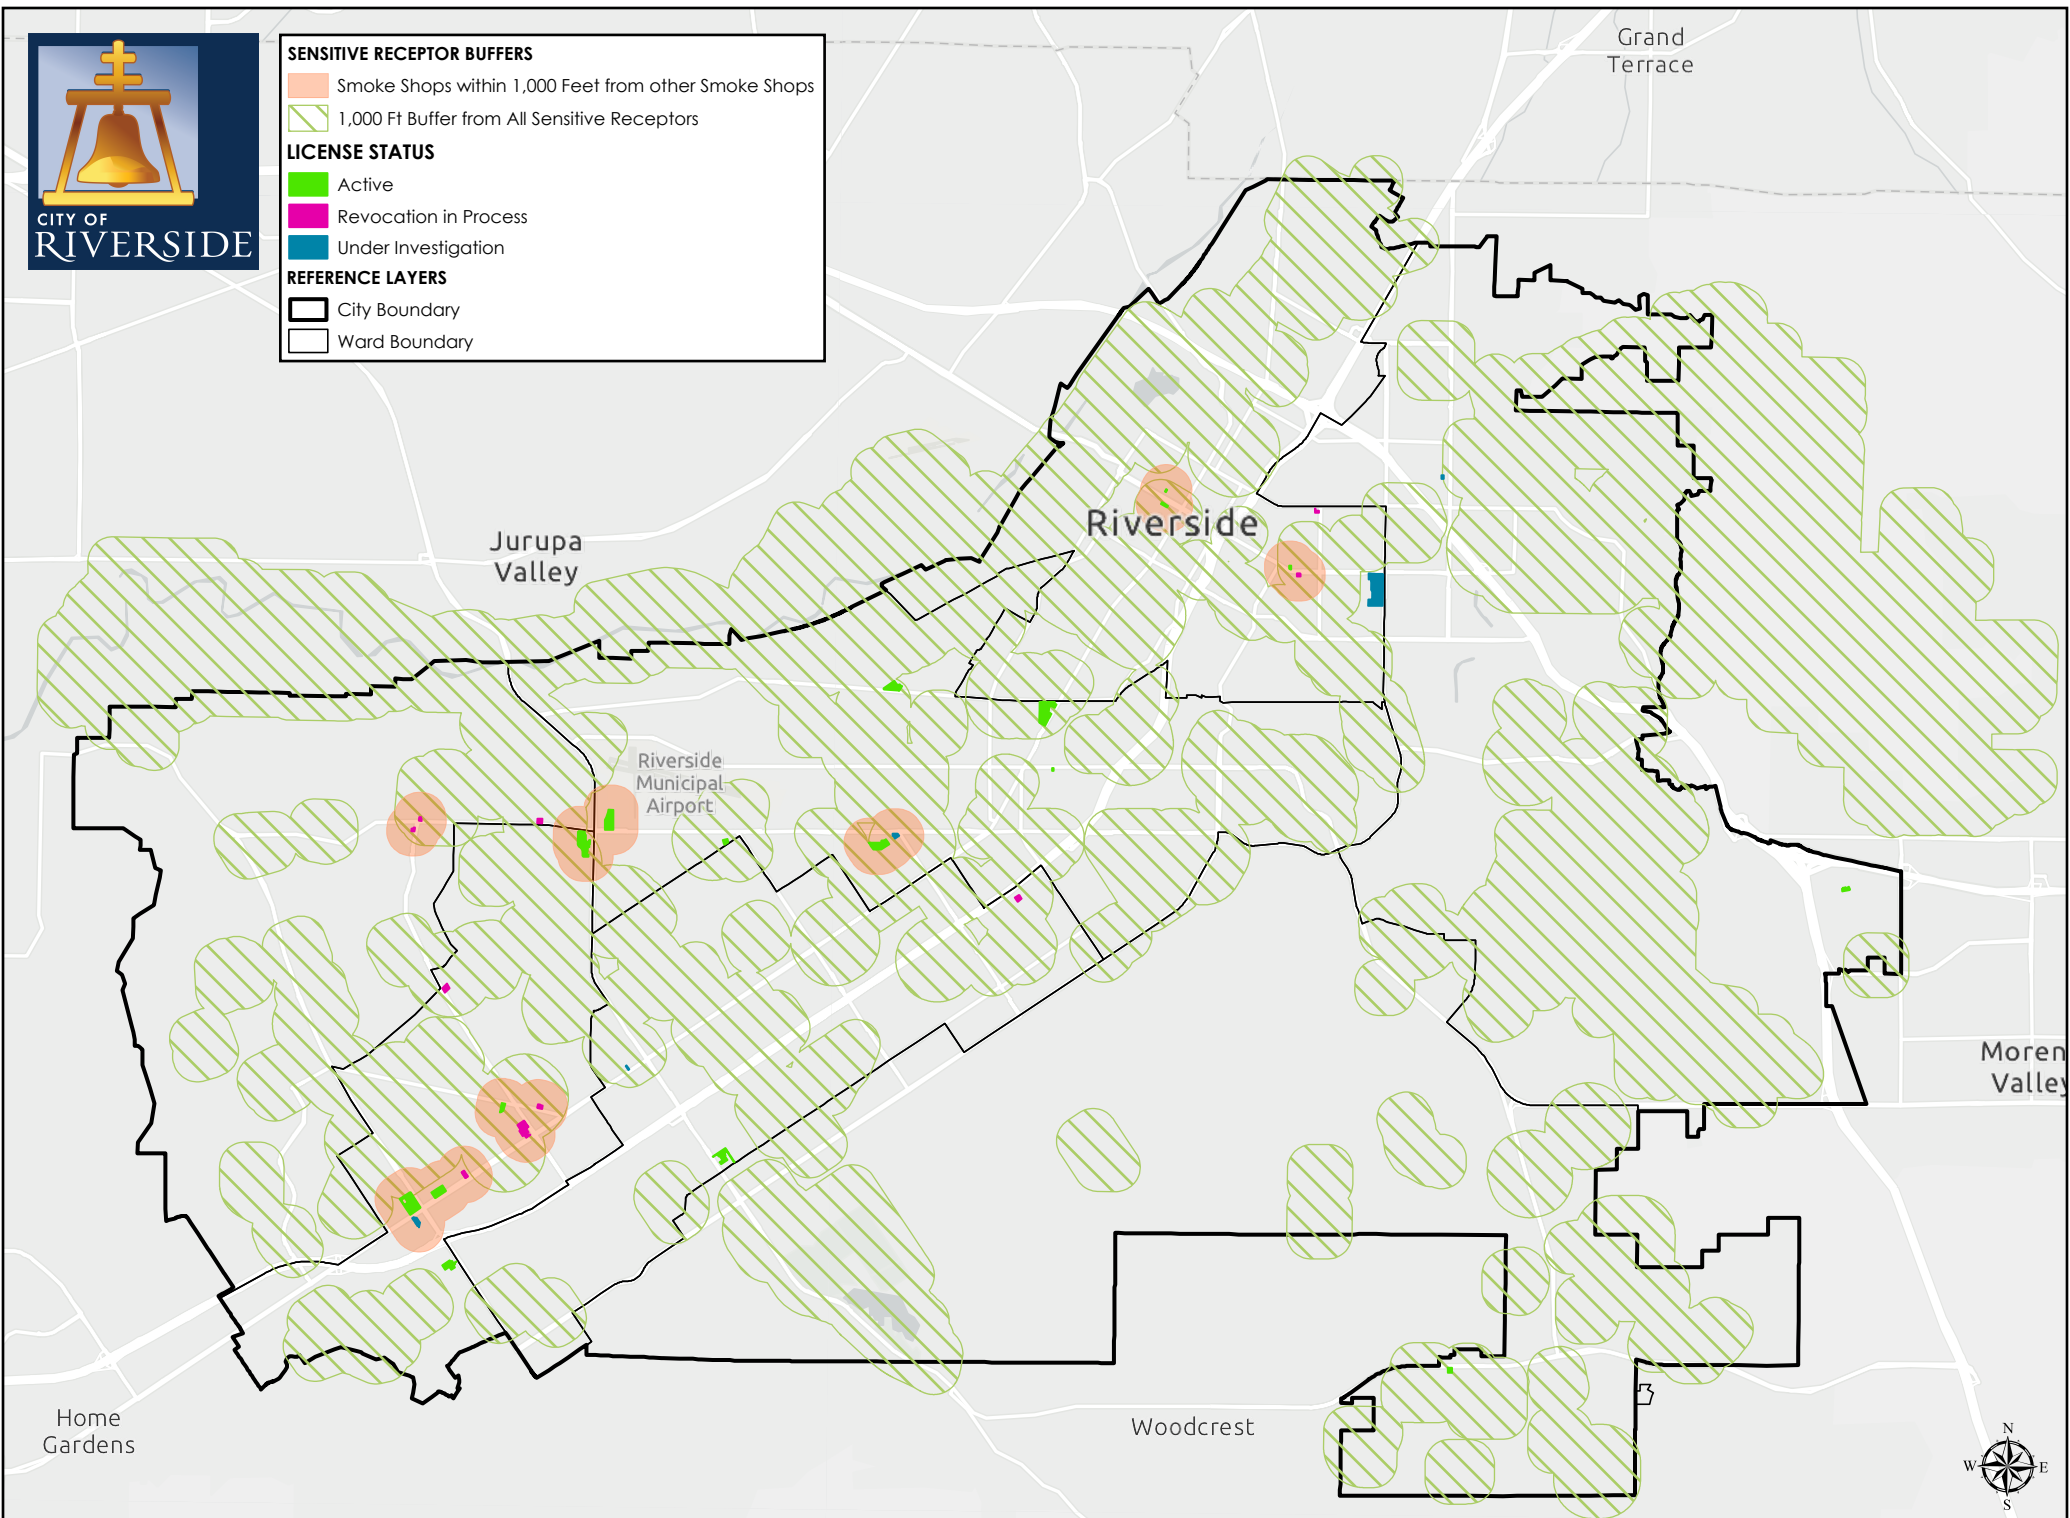

SENSITIVE RECEPTOR BUFFERS

Smoke Shops within 1,000 Feet from other Smoke Shops

1,000 Ft Buffer from All Sensitive Receptors

LICENSE STATUS

Active

Revocation in Process

Under Investigation

REFERENCE LAYERS

City Boundary

Ward Boundary

Tobacco Retail Sensitive Receptor Map