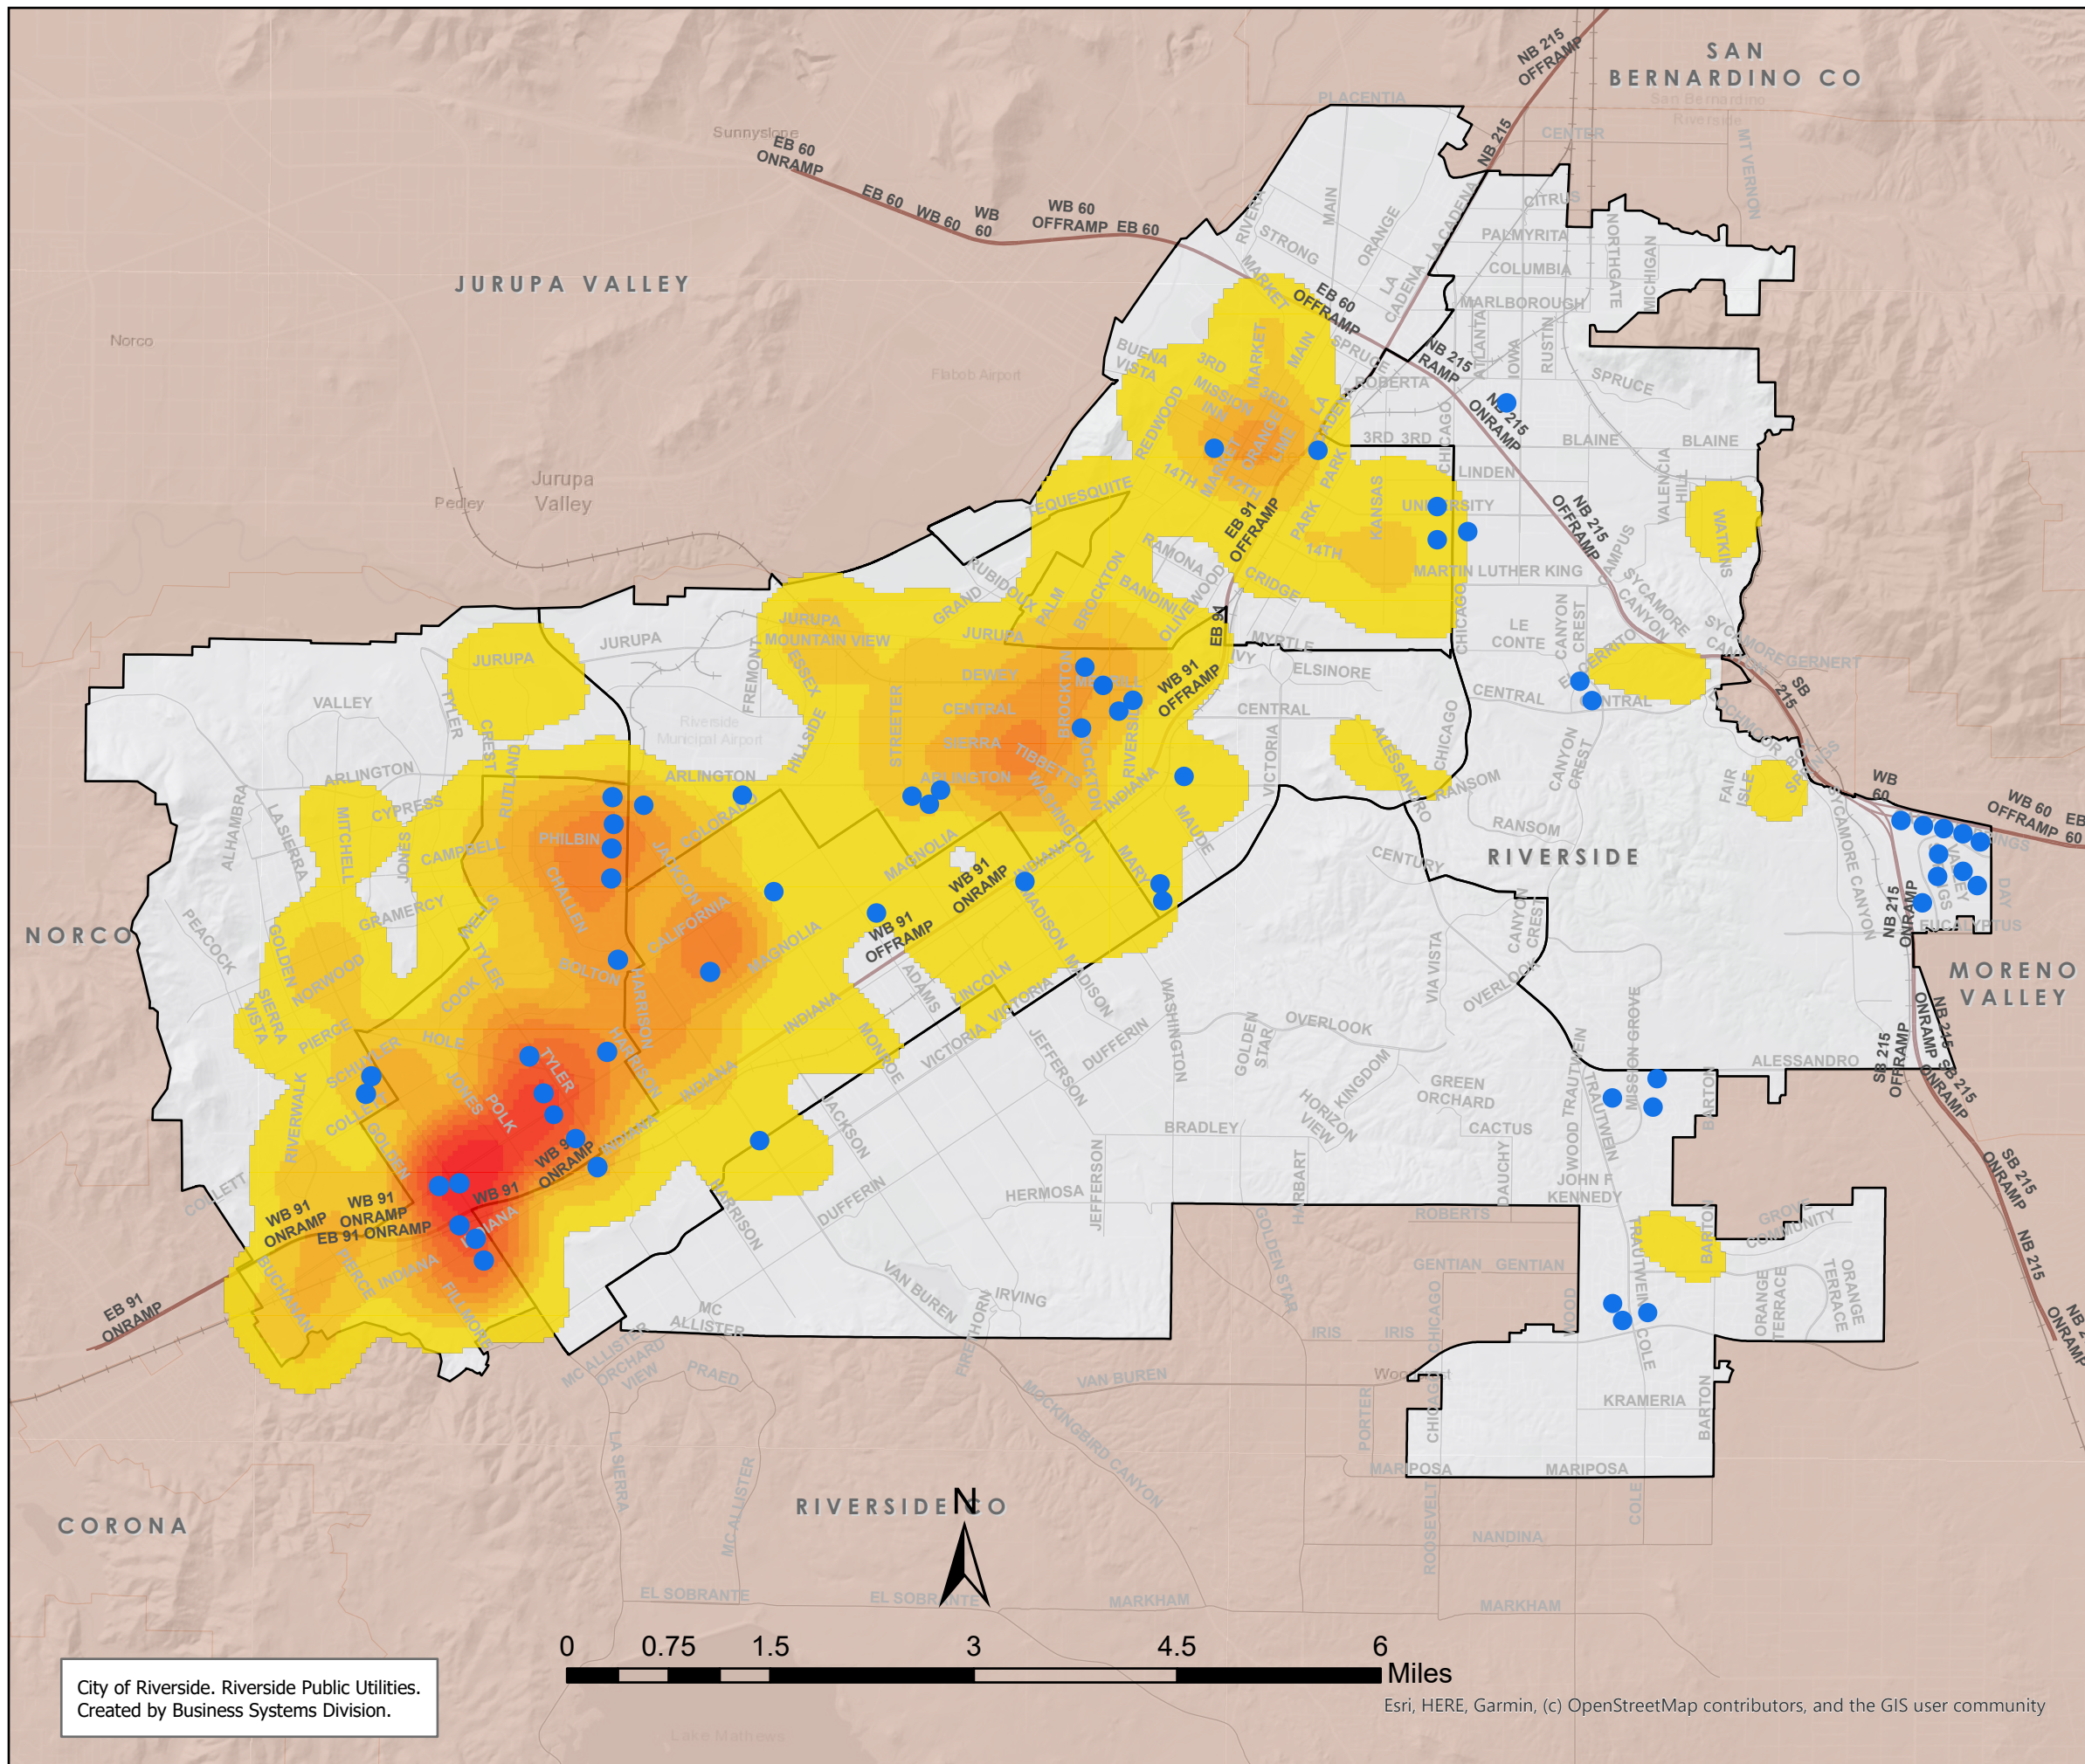

Shopping Carts Heat Map

For Dates:
01/01/2023 to 09/30/2024

Count: 1,936

City of Riverside. Riverside Public Utilities.
Created by Business Systems Division.

Esri, HERE, Garmin, (c) OpenStreetMap contributors, and the GIS user community