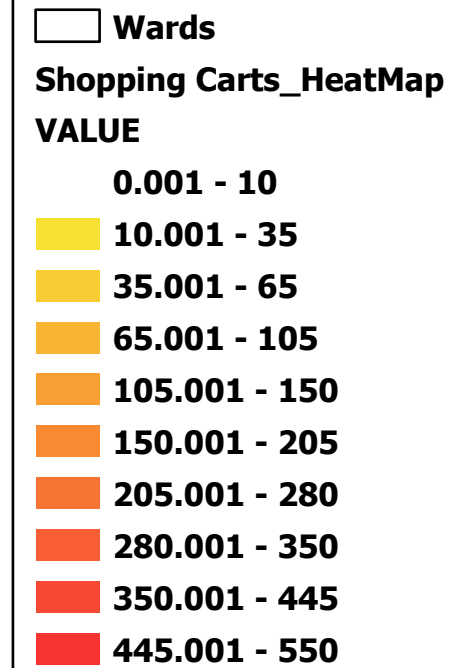

Shopping Carts Heat Map

For Dates:
01/01/2023 to 09/30/2024

Count: 1,936

City of Riverside. Riverside Public Utilities.
Created by Business Systems Division.

Esri, HERE, Garmin, (c) OpenStreetMap contributors, and the GIS user community