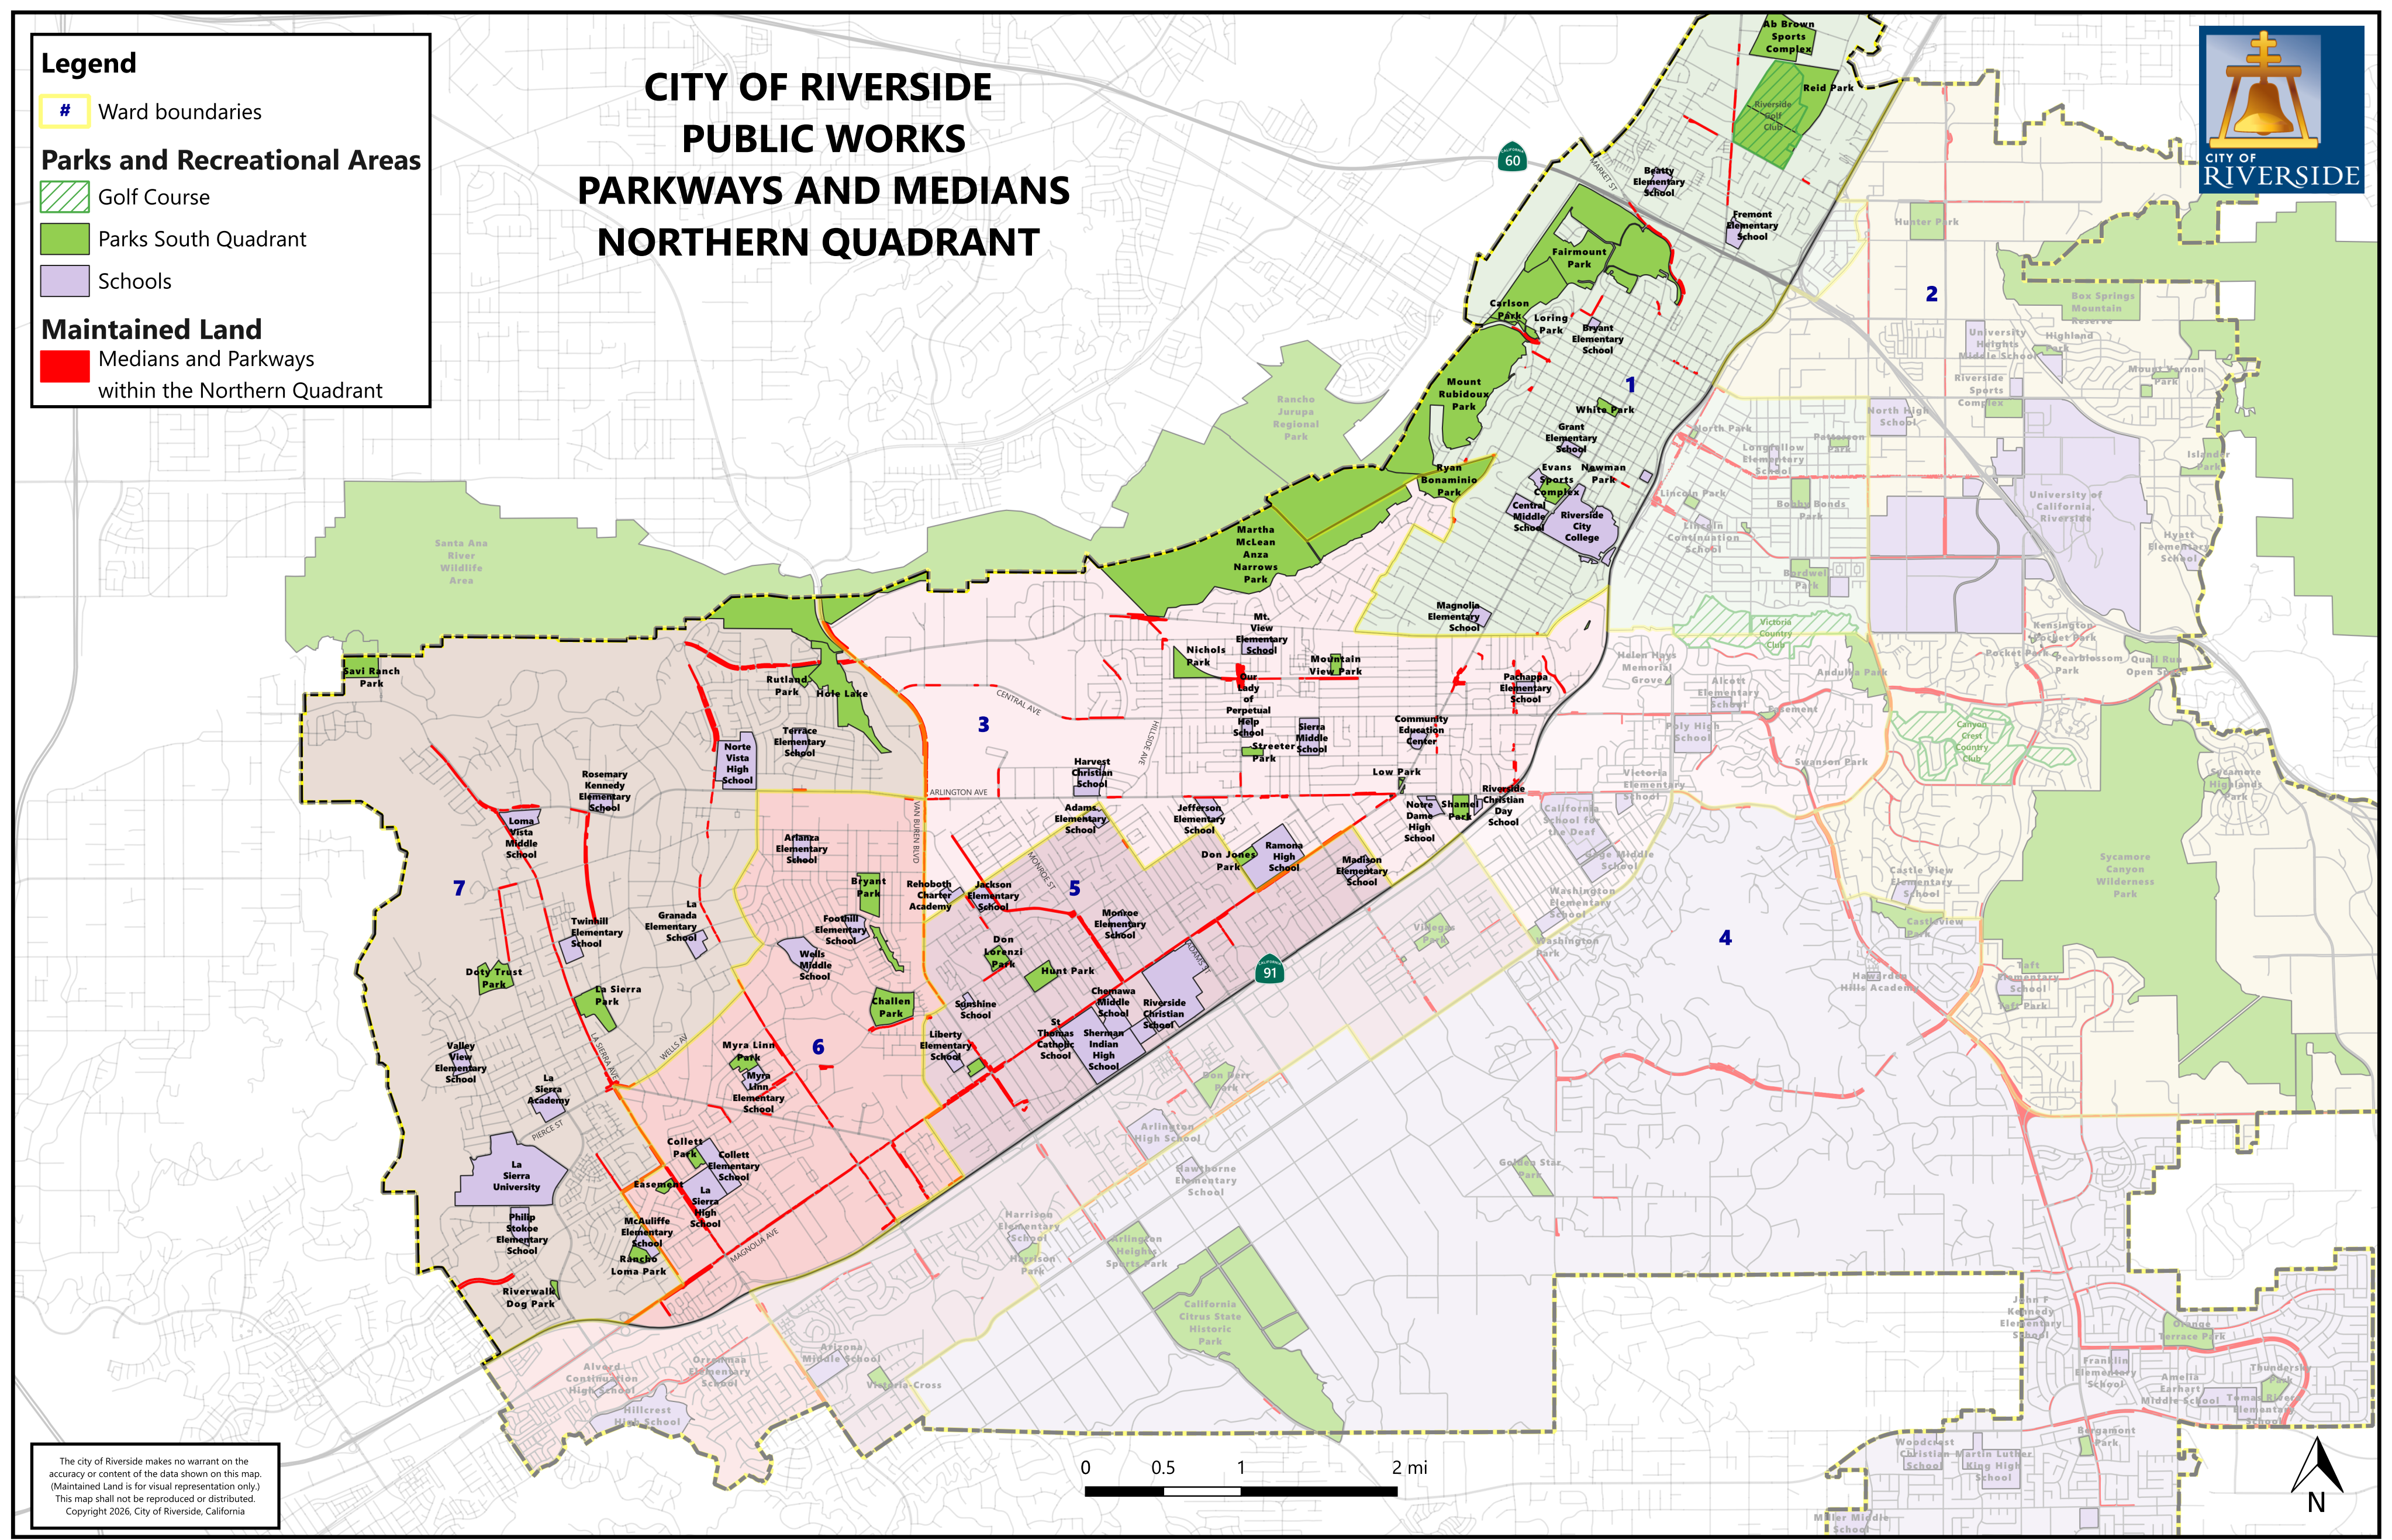

CITY OF RIVERSIDE PUBLIC WORKS PARKWAYS AND MEDIANS NORTHERN QUADRANT

Legend

- # Ward boundaries
- Parks and Recreational Areas**
 - Golf Course
 - Parks South Quadrant
 - Schools
- Maintained Land**
 - Medians and Parkways within the Northern Quadrant

The city of Riverside makes no warrant on the accuracy or content of the data shown on this map. (Maintained Land is for visual representation only.) This map shall not be reproduced or distributed. Copyright 2026, City of Riverside, California