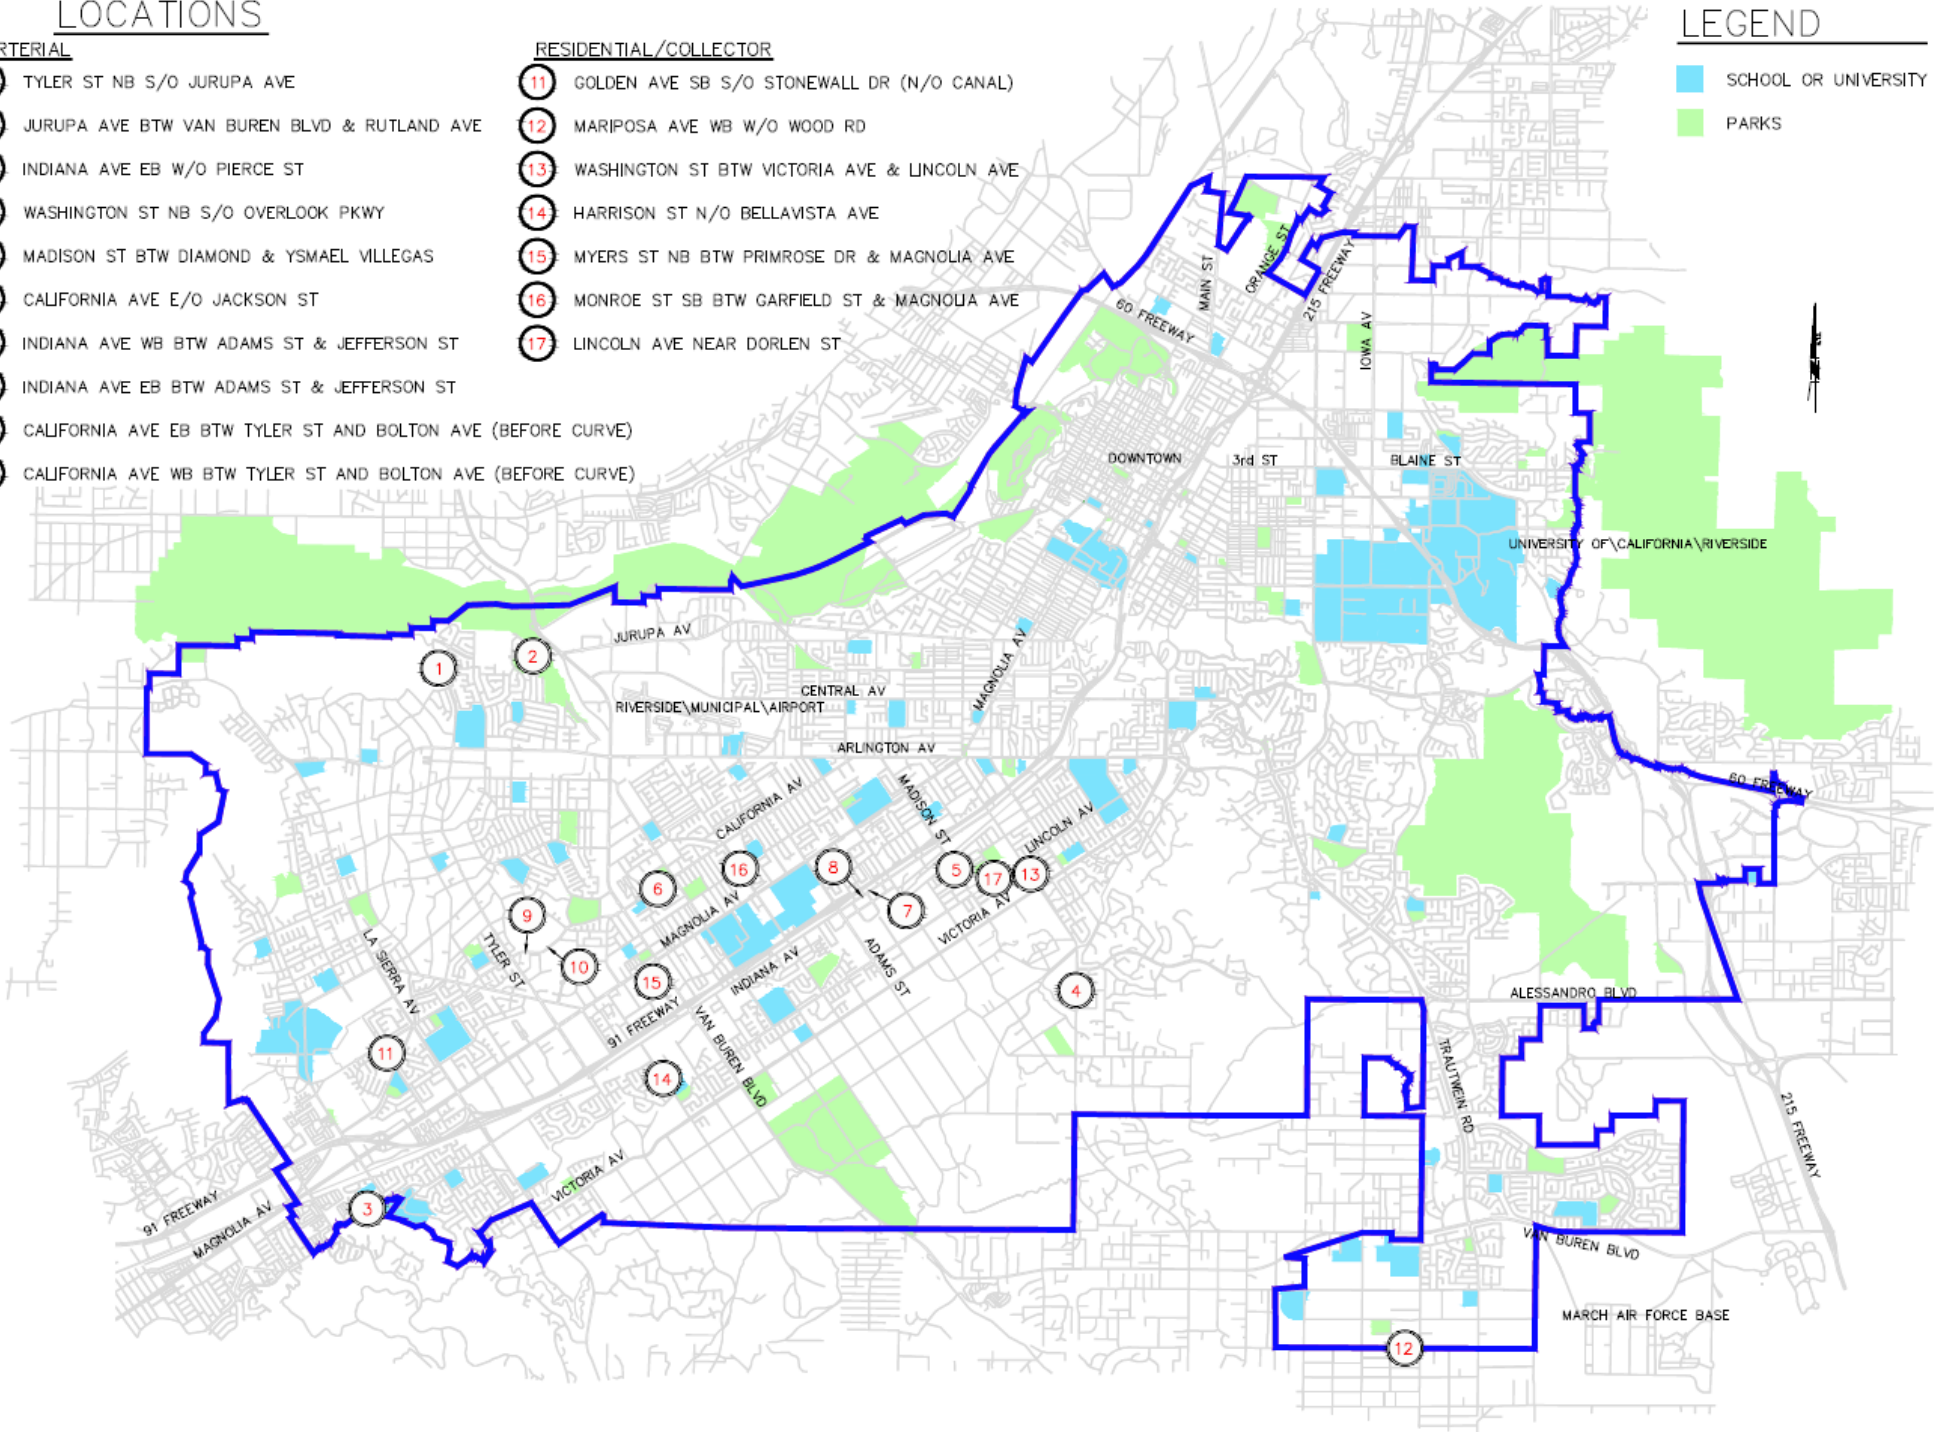

LOCATIONS

ARTERIAL

- 1 TYLER ST NB S/O JURUPA AVE
- 2 JURUPA AVE BTW VAN BUREN BLVD & RUTLAND AVE
- 3 INDIANA AVE EB W/O PIERCE ST
- 4 WASHINGTON ST NB S/O OVERLOOK PKWY
- 5 MADISON ST BTW DIAMOND & YSMAEL VILLEGAS
- 6 CALIFORNIA AVE E/O JACKSON ST
- 7 INDIANA AVE WB BTW ADAMS ST & JEFFERSON ST
- 8 INDIANA AVE EB BTW ADAMS ST & JEFFERSON ST
- 9 CALIFORNIA AVE EB BTW TYLER ST AND BOLTON AVE (BEFORE CURVE)
- 10 CALIFORNIA AVE WB BTW TYLER ST AND BOLTON AVE (BEFORE CURVE)

RESIDENTIAL/COLLECTOR

- 11 GOLDEN AVE SB S/O STONEWALL DR (N/O CANAL)
- 12 MARIPOSA AVE WB W/O WOOD RD
- 13 WASHINGTON ST BTW VICTORIA AVE & LINCOLN AVE
- 14 HARRISON ST N/O BELLAVISTA AVE
- 15 MYERS ST NB BTW PRIMROSE DR & MAGNOLIA AVE
- 16 MONROE ST SB BTW GARFIELD ST & MAGNOLIA AVE
- 17 LINCOLN AVE NEAR DORLEN ST

LEGEND

- SCHOOL OR UNIVERSITY
- PARKS

SOLAR POWERED SPEED FEEDBACK SIGN LOCATION MAP