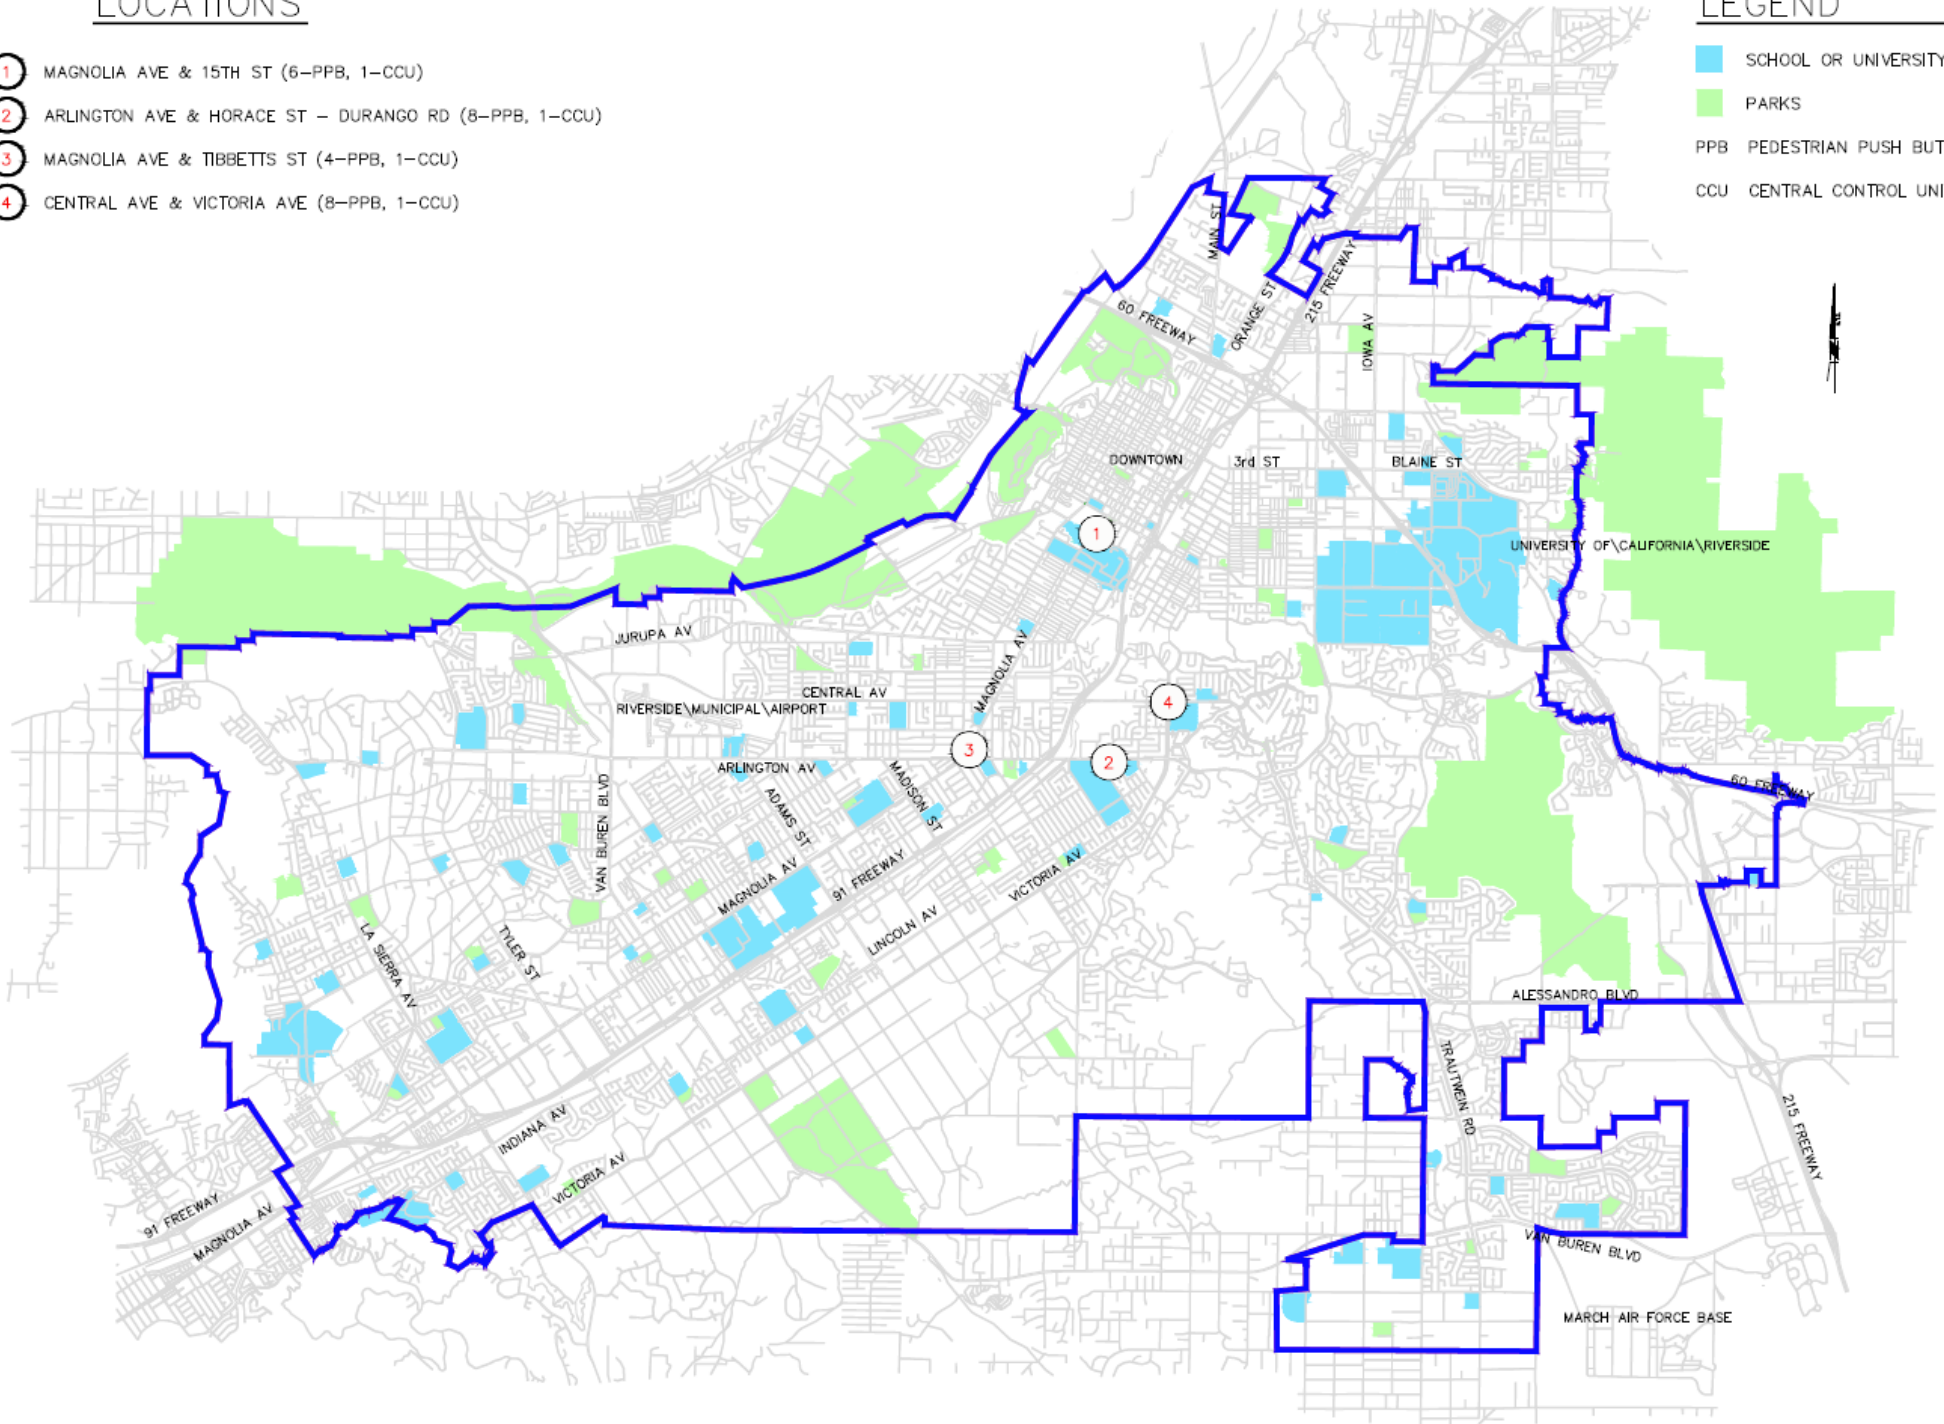

BID 8044 - LOCATION MAP
FY 2023/2024 ARTERIAL AND MINOR STREET MAINTENANCE, PHASE 1

LOCATIONS

- 1 MAGNOLIA AVE & 15TH ST (6-PPB, 1-CCU)
- 2 ARLINGTON AVE & HORACE ST - DURANGO RD (8-PPB, 1-CCU)
- 3 MAGNOLIA AVE & TIBBETTS ST (4-PPB, 1-CCU)
- 4 CENTRAL AVE & VICTORIA AVE (8-PPB, 1-CCU)

LEGEND

- SCHOOL OR UNIVERSITY
- PARKS
- PPB PEDESTRIAN PUSH BUTTON
- CCU CENTRAL CONTROL UNIT

ACCESSIBLE PEDESTRIAN SIGNAL (APS) LOCATION MAP

LOCATIONS

1 ALESSANDRO BLVD (SOUTHBOUND) AT ROYAL HILL DR (5 SIGNS TOTAL)

LEGEND

- SCHOOL OR UNIVERSITY
- PARKS

LED EDGE LIT CHEVRONS LOCATION MAP

LOCATIONS

- 1 RIVERA ST @ STRONG ST (2 TOTAL)
- 2 REDWOOD DR @ 9TH ST (1 TOTAL)
- 3 PINE ST @ 4TH ST (2 TOTAL)
- 4 LINCOLN AVE @ HORACE ST (2 TOTAL)
- 5 CANYON CREST DR @ WILDING PL (4 TOTAL)
- 6 TAFT ST @ LURIN AVE (2 TOTAL)
- 7 JOHN F. KENNEDY DR @ WOOD RD (2 TOTAL)
- 8 JEFFERSON ST @ ORCHARD ST (2 TOTAL)
- 9 COLLETT AVE @ NEWBY DR (4 TOTAL)
- 10 FILLMORE ST @ ARIZONA AVE (2 TOTAL)
- 11 RUTLAND AVE @ TREY AVE (2 TOTAL)
- 12 JURUPA AVE @ CREST AVE (4 TOTAL)
- 13 GRAMERCY PL @ SIERRA VISTA AVE (2 TOTAL)
- 14 GRAMERCY PL @ PEACOCK LN (2 TOTAL)
- 15 GRAMERCY PL @ JONES AVE (2 TOTAL)
- 16 TYLER ST @ EUREKA DR (4 TOTAL)
- 17 MARY ST @ MARGUERITA AVE (2 TOTAL)

LEGEND

- SCHOOL OR UNIVERSITY
- PARKS

LED EDGE LIT STOP SIGN LOCATION MAP

LOCATIONS

ARTERIAL

- 1 TYLER ST NB S/O JURUPA AVE
- 2 JURUPA AVE BTW VAN BUREN BLVD & RUTLAND AVE
- 3 INDIANA AVE EB W/O PIERCE ST
- 4 WASHINGTON ST NB S/O OVERLOOK PKWY
- 5 MADISON ST BTW DIAMOND & YSMAEL VILLEGAS
- 6 CALIFORNIA AVE E/O JACKSON ST
- 7 INDIANA AVE WB BTW ADAMS ST & JEFFERSON ST
- 8 INDIANA AVE EB BTW ADAMS ST & JEFFERSON ST
- 9 CALIFORNIA AVE EB BTW TYLER ST AND BOLTON AVE (BEFORE CURVE)
- 10 CALIFORNIA AVE WB BTW TYLER ST AND BOLTON AVE (BEFORE CURVE)