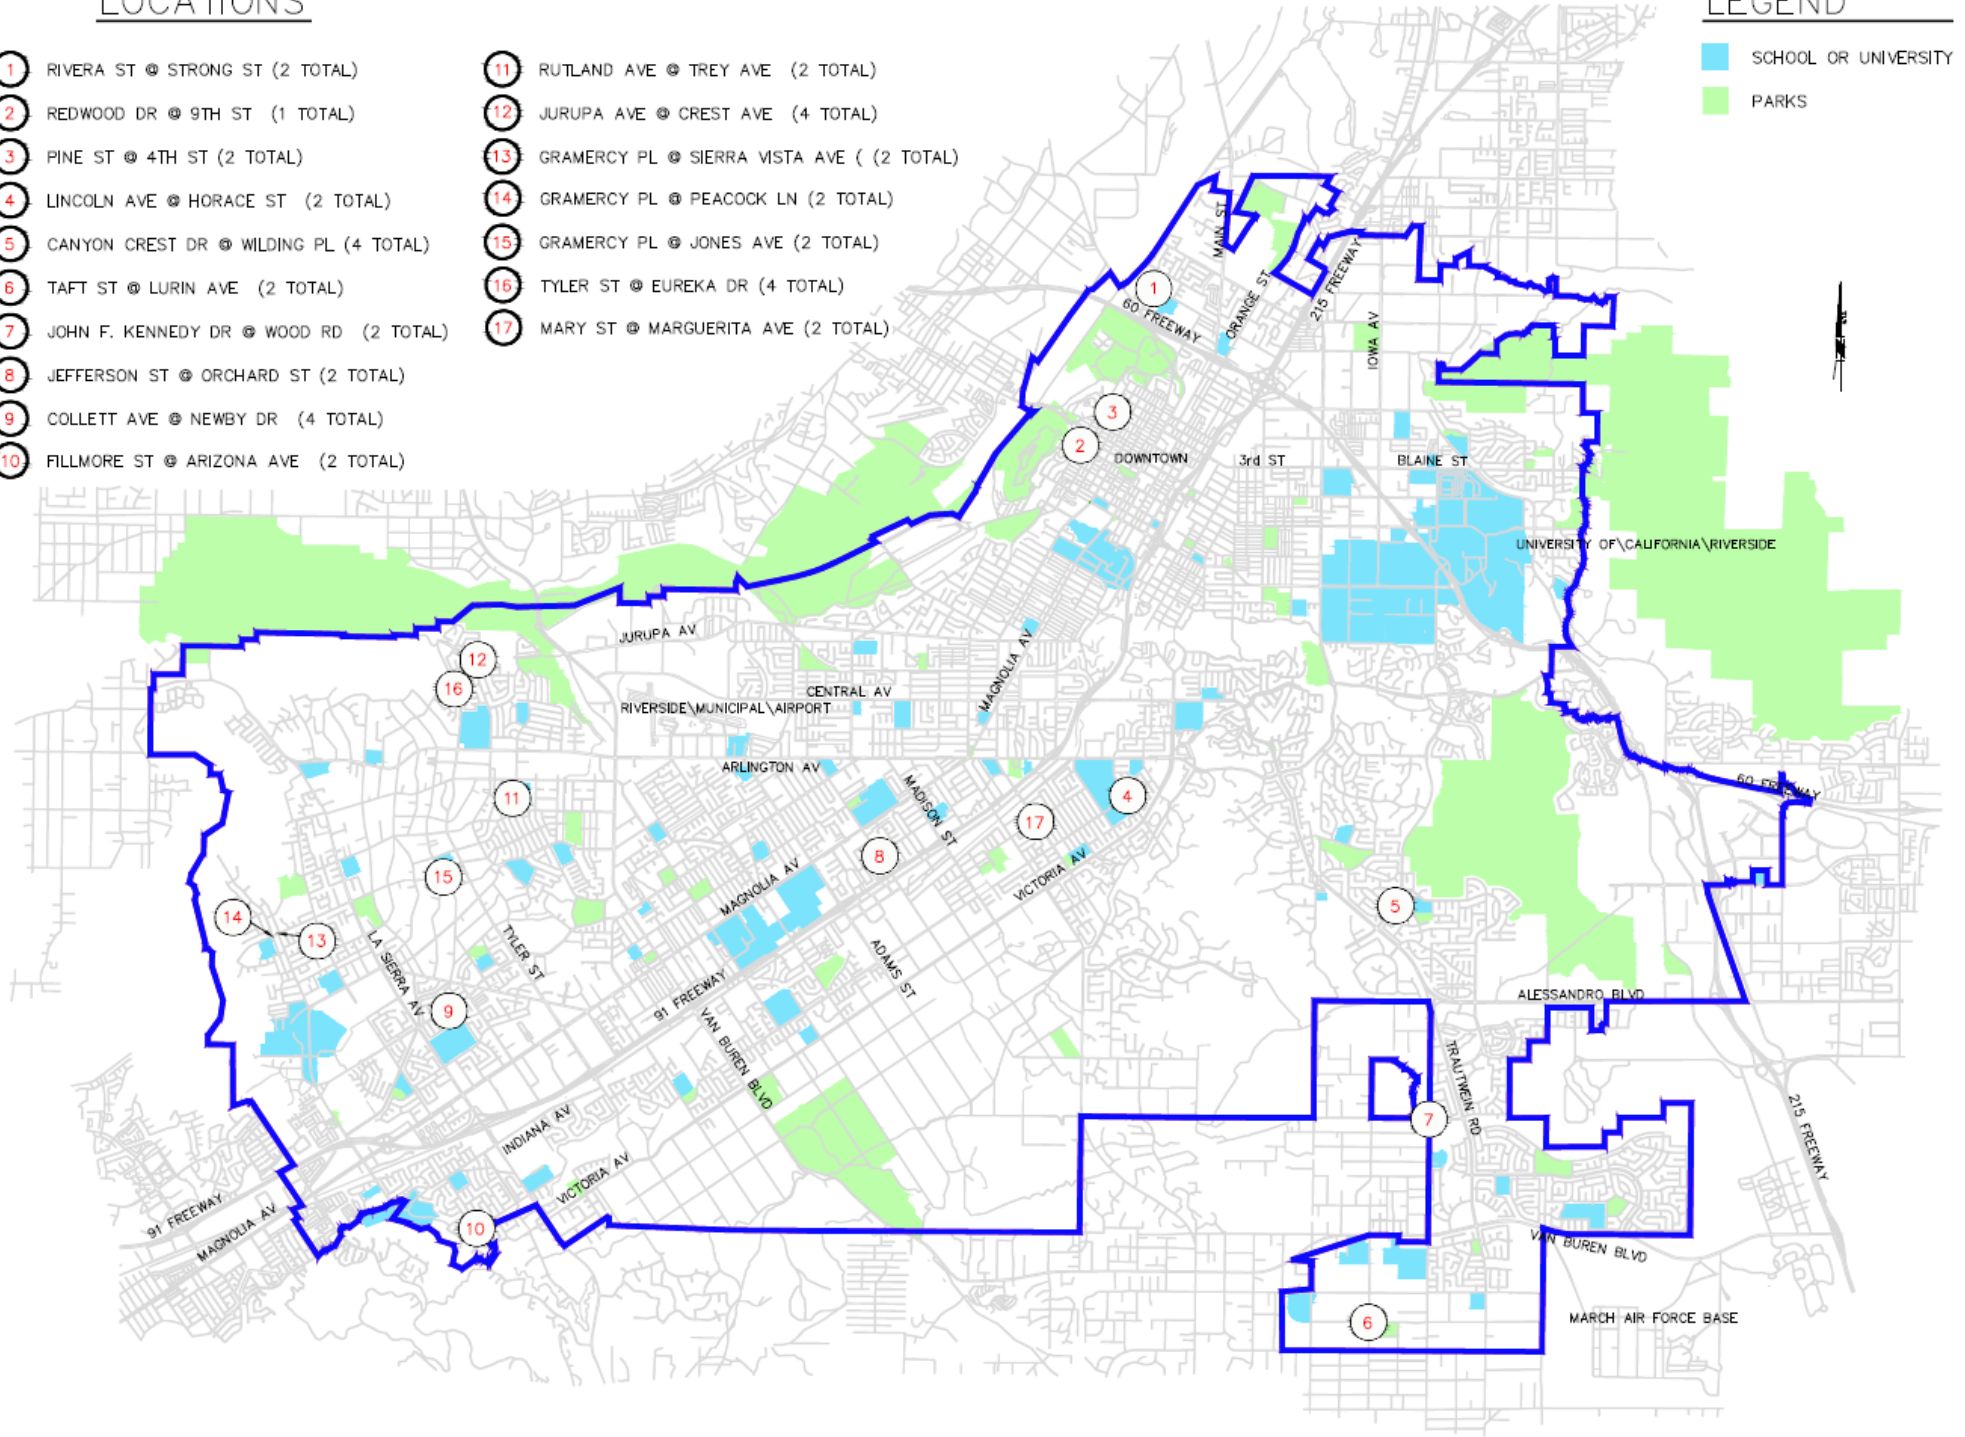

BID 8044 - LOCATION MAP
FY 2023/2024 ARTERIAL AND MINOR STREET MAINTENANCE, PHASE 1

LOCATIONS

- 1 MAGNOLIA AVE & 15TH ST (6-PPB, 1-CCU)
- 2 ARLINGTON AVE & HORACE ST - DURANGO RD (8-PPB, 1-CCU)
- 3 MAGNOLIA AVE & TIBBETTS ST (4-PPB, 1-CCU)
- 4 CENTRAL AVE & VICTORIA AVE (8-PPB, 1-CCU)

LEGEND

- SCHOOL OR UNIVERSITY
- PARKS
- PPB PEDESTRIAN PUSH BUTTON
- CCU CENTRAL CONTROL UNIT

ACCESSIBLE PEDESTRIAN SIGNAL (APS) LOCATION MAP

LOCATIONS

1 ALESSANDRO BLVD (SOUTHBOUND) AT ROYAL HILL DR (5 SIGNS TOTAL)

LEGEND

- SCHOOL OR UNIVERSITY
- PARKS

LED EDGE LIT CHEVRONS LOCATION MAP

LOCATIONS

- 1 RIVERA ST @ STRONG ST (2 TOTAL)
- 2 REDWOOD DR @ 9TH ST (1 TOTAL)
- 3 PINE ST @ 4TH ST (2 TOTAL)
- 4 LINCOLN AVE @ HORACE ST (2 TOTAL)
- 5 CANYON CREST DR @ WILDING PL (4 TOTAL)
- 6 TAFT ST @ LURIN AVE (2 TOTAL)
- 7 JOHN F. KENNEDY DR @ WOOD RD (2 TOTAL)
- 8 JEFFERSON ST @ ORCHARD ST (2 TOTAL)
- 9 COLLETT AVE @ NEWBY DR (4 TOTAL)
- 10 FILLMORE ST @ ARIZONA AVE (2 TOTAL)
- 11 RUTLAND AVE @ TREY AVE (2 TOTAL)
- 12 JURUPA AVE @ CREST AVE (4 TOTAL)
- 13 GRAMERCY PL @ SIERRA VISTA AVE (2 TOTAL)
- 14 GRAMERCY PL @ PEACOCK LN (2 TOTAL)
- 15 GRAMERCY PL @ JONES AVE (2 TOTAL)
- 16 TYLER ST @ EUREKA DR (4 TOTAL)
- 17 MARY ST @ MARGUERITA AVE (2 TOTAL)

LEGEND

- SCHOOL OR UNIVERSITY
- PARKS

LED EDGE LIT STOP SIGN LOCATION MAP

LOCATIONS

ARTERIAL

- 1 TYLER ST NB S/O JURUPA AVE
- 2 JURUPA AVE BTW VAN BUREN BLVD & RUTLAND AVE
- 3 INDIANA AVE EB W/O PIERCE ST
- 4 WASHINGTON ST NB S/O OVERLOOK PKWY
- 5 MADISON ST BTW DIAMOND & YSMAEL VILLEGAS
- 6 CALIFORNIA AVE E/O JACKSON ST
- 7 INDIANA AVE WB BTW ADAMS ST & JEFFERSON ST
- 8 INDIANA AVE EB BTW ADAMS ST & JEFFERSON ST
- 9 CALIFORNIA AVE EB BTW TYLER ST AND BOLTON AVE (BEFORE CURVE)
- 10 CALIFORNIA AVE WB BTW TYLER ST AND BOLTON AVE (BEFORE CURVE)