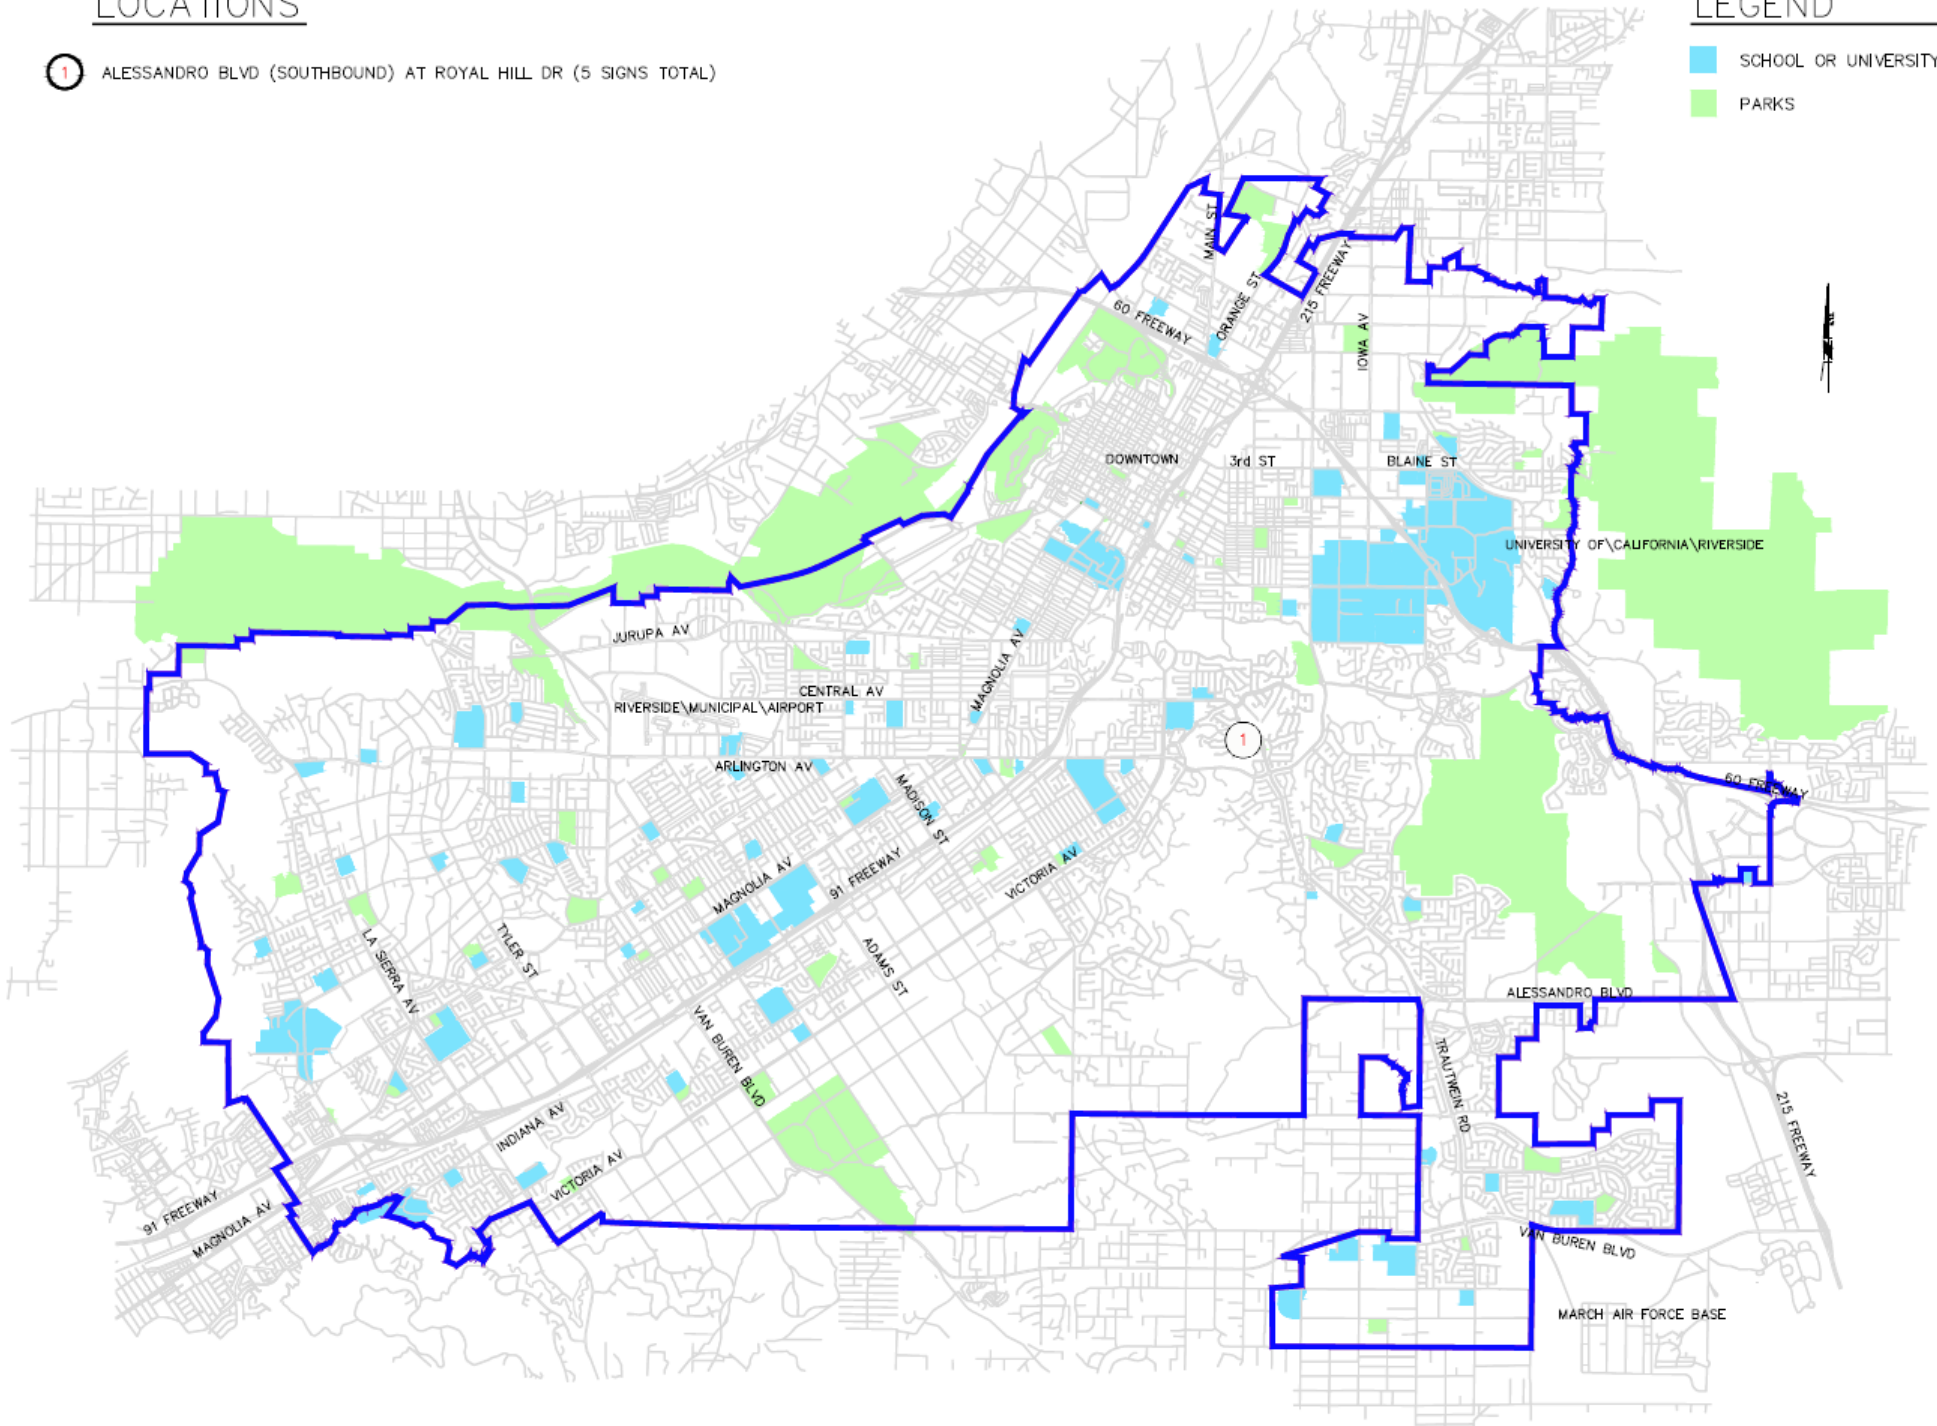

BID 8044 - LOCATION MAP
FY 2023/2024 ARTERIAL AND MINOR STREET MAINTENANCE, PHASE 1

LOCATIONS

- 1 MAGNOLIA AVE & 15TH ST (6-PPB, 1-CCU)
- 2 ARLINGTON AVE & HORACE ST - DURANGO RD (8-PPB, 1-CCU)
- 3 MAGNOLIA AVE & TIBBETTS ST (4-PPB, 1-CCU)
- 4 CENTRAL AVE & VICTORIA AVE (8-PPB, 1-CCU)

LEGEND

- SCHOOL OR UNIVERSITY
- PARKS
- PPB PEDESTRIAN PUSH BUTTON
- CCU CENTRAL CONTROL UNIT

ACCESSIBLE PEDESTRIAN SIGNAL (APS) LOCATION MAP

LOCATIONS

1 ALESSANDRO BLVD (SOUTHBOUND) AT ROYAL HILL DR (5 SIGNS TOTAL)

LEGEND

- SCHOOL OR UNIVERSITY
- PARKS

LED EDGE LIT CHEVRONS LOCATION MAP

LOCATIONS

- 1 RIVERA ST @ STRONG ST (2 TOTAL)
- 2 REDWOOD DR @ 9TH ST (1 TOTAL)
- 3 PINE ST @ 4TH ST (2 TOTAL)
- 4 LINCOLN AVE @ HORACE ST (2 TOTAL)
- 5 CANYON CREST DR @ WILDING PL (4 TOTAL)
- 6 TAFT ST @ LURIN AVE (2 TOTAL)
- 7 JOHN F. KENNEDY DR @ WOOD RD (2 TOTAL)
- 8 JEFFERSON ST @ ORCHARD ST (2 TOTAL)
- 9 COLLETT AVE @ NEWBY DR (4 TOTAL)
- 10 FILLMORE ST @ ARIZONA AVE (2 TOTAL)
- 11 RUTLAND AVE @ TREY AVE (2 TOTAL)
- 12 JURUPA AVE @ CREST AVE (4 TOTAL)
- 13 GRAMERCY PL @ SIERRA VISTA AVE (2 TOTAL)
- 14 GRAMERCY PL @ PEACOCK LN (2 TOTAL)
- 15 GRAMERCY PL @ JONES AVE (2 TOTAL)
- 16 TYLER ST @ EUREKA DR (4 TOTAL)
- 17 MARY ST @ MARGUERITA AVE (2 TOTAL)

LEGEND

- SCHOOL OR UNIVERSITY
- PARKS

LED EDGE LIT STOP SIGN LOCATION MAP

LOCATIONS

ARTERIAL

- 1 TYLER ST NB S/O JURUPA AVE
- 2 JURUPA AVE BTW VAN BUREN BLVD & RUTLAND AVE
- 3 INDIANA AVE EB W/O PIERCE ST
- 4 WASHINGTON ST NB S/O OVERLOOK PKWY
- 5 MADISON ST BTW DIAMOND & YSMAEL VILLEGAS
- 6 CALIFORNIA AVE E/O JACKSON ST
- 7 INDIANA AVE WB BTW ADAMS ST & JEFFERSON ST
- 8 INDIANA AVE EB BTW ADAMS ST & JEFFERSON ST
- 9 CALIFORNIA AVE EB BTW TYLER ST AND BOLTON AVE (BEFORE CURVE)
- 10 CALIFORNIA AVE WB BTW TYLER ST AND BOLTON AVE (BEFORE CURVE)